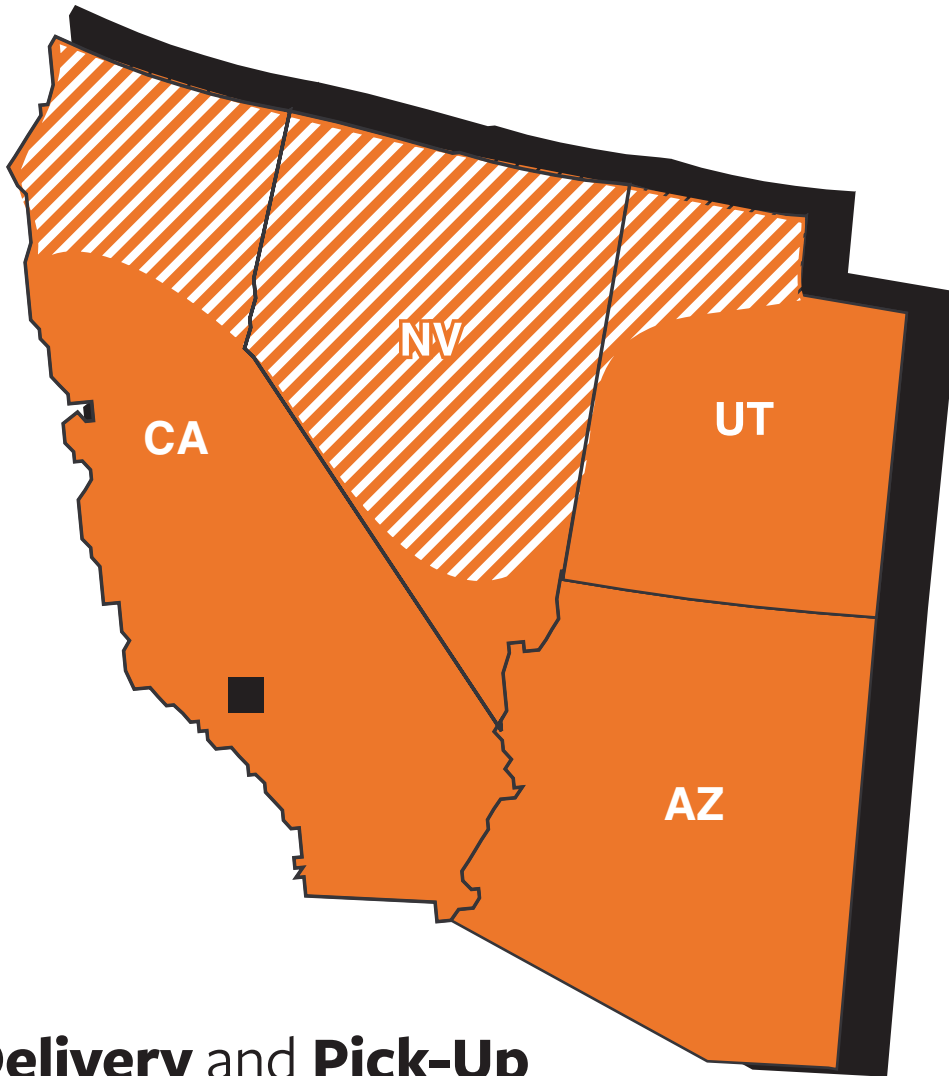

*Customer-Driven Solutions*

**WISEWAY**

**FURNITURE TRANSPORTATION**

*Specialized Furniture Carrier – Truckloads and Partial Loads*

# West Coast Service Area

## Furniture **Delivery** and **Pick-Up**

■ **West Coast Service Center**

24901 San Michele Road  
Moreno Valley, CA 92551  
(909) 390 -1914  
(715) 381-2367 (fax)

★ **No Residential Deliveries**

 **WISEWAY**  
TRANSPORTATION SERVICES  
[www.wiseway.com](http://www.wiseway.com)