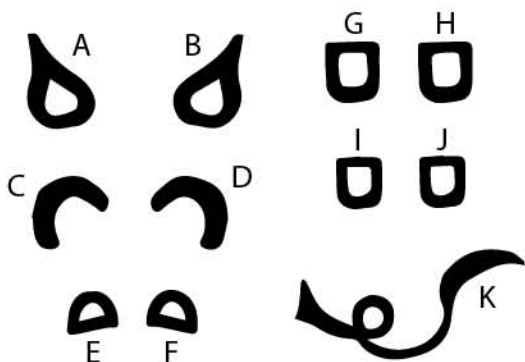

2

USE TEMPLATE AS A GUIDE AND DRAW
 PIECE L OVER DOME.

1

PLACE THE CLEAR SHEET ON TOP OF PIECES
 A-K AND DRAW.

3

USE TEMPLATES AS A GUIDE AND DRAW
 PIECES M-S OVER EGG SHELL.

5

CONNECT PIECES E,F,G,H,M,N,O,R,S AS SHOWN.

4

CONNECT PIECES A,B,C,D,K,L,P AS SHOWN.

6

CONNECT PIECES I,J,Q AS SHOWN.

NICE WORK!