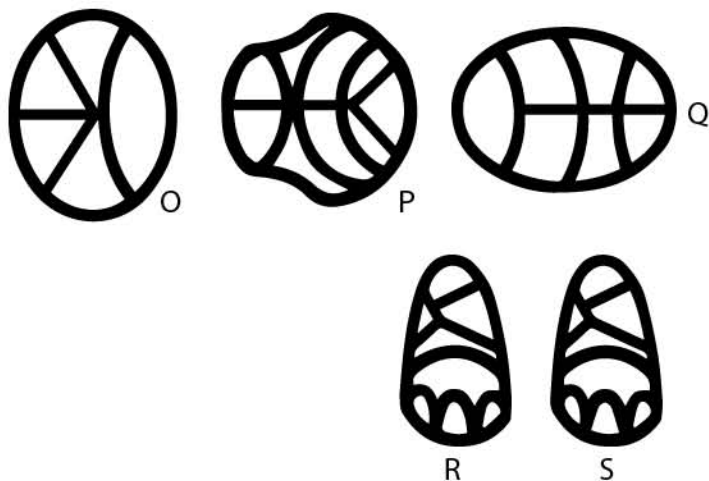

2

USE TEMPLATE AS A GUIDE AND DRAW
 PIECE L OVER DOME.

1

PLACE THE CLEAR SHEET ON TOP OF PIECES
 A-K AND DRAW.

3

USE TEMPLATES AS A GUIDE AND DRAW
 PIECES M-S OVER EGG SHELL.

5

CONNECT PIECES E,F,G,H,M,N,O,R,S AS SHOWN.

4

CONNECT PIECES A,B,C,D,K,L,P AS SHOWN.

6

CONNECT PIECES I,J,Q AS SHOWN.

NICE WORK!