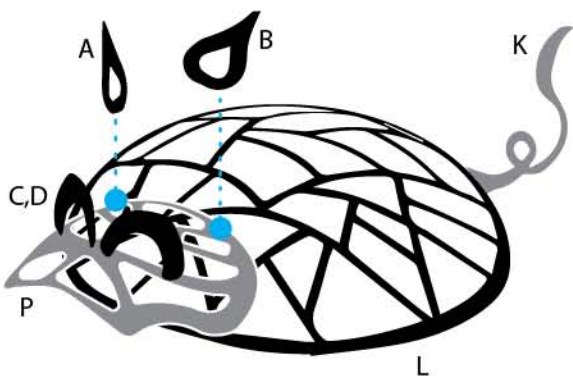

2

USE TEMPLATE AS A GUIDE AND DRAW
 PIECE L OVER DOME.

1

PLACE THE CLEAR SHEET ON TOP OF PIECES
 A-K AND DRAW.

3

USE TEMPLATES AS A GUIDE AND DRAW
 PIECES M-S OVER EGG SHELL.

5

CONNECT PIECES E,F,G,H,M,N,O,R,S AS SHOWN.

4

CONNECT PIECES A,B,C,D,K,L,P AS SHOWN.

6

CONNECT PIECES I,J,Q AS SHOWN.

NICE WORK!