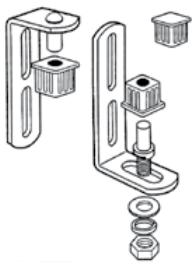

GATE FITTINGS, HINGES, LATCHES AND CLIPS

180 hinges to suit
38 x 25 or 25 x 25

Weld on
Ball Bearing Hinge

Screw on
Ball Bearing Hinge

Pad Bolt

Pool Spring Hinges

Weld on Drop Bolt

Brick Bracket
38 x 25

Standard Aluminum
L Clip

'D' Latch
Stick

Butt Hinge

'D' Latch

EXTRAS GRIFFITH CITY FENCING CAN SUPPLY

- **Pool Safety Compliant latches**

Self-closing and self-latching gate fittings including Magna Latches in vertical and side pull styles.