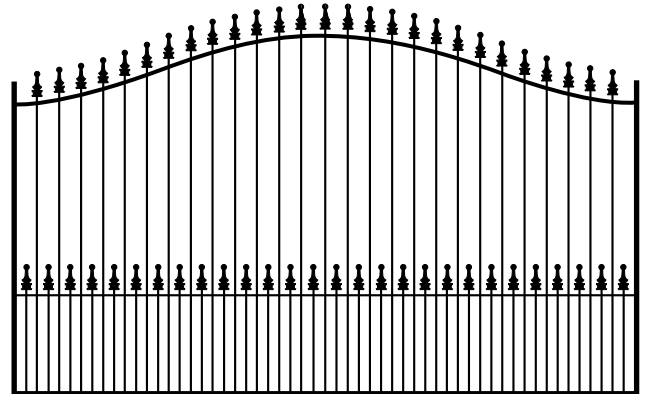

Spear Top Colonial Curve Gate with Doggy Bars