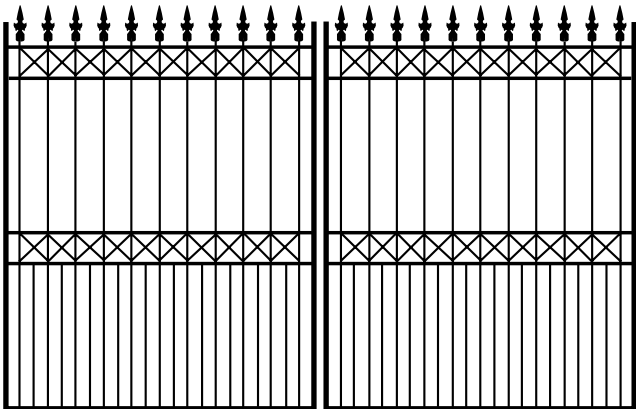

Cross Gate with Federation Spears and Doggy Bars

CUSTOMISE YOUR LOOK

Have your panels and gates powder coated in one of the many colours available.