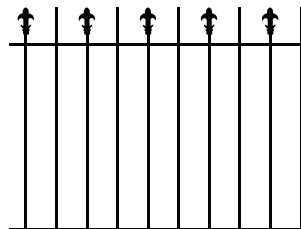

DOMESTIC FENCING STYLES AVAILABLE TO ORDER

Flat Top

Rod Top

Loop Top

Loop and Spear Top

Spear Top

High Low Spear Top

Rod and Spear Top

Cross Top

Traditional

Diamond

Two Level Diamond

Picket

SINGLE GATES

Arch Top

*Curve Rail Doggy Bar
Spears*

*Curve Rail Doggy Bar Scrolls
Min 1400mm width*

*Flat Top S/Gate Doggy
Bars Min 1400mm width*

DOUBLE GATES

Arch Spear Top

Curved Bar under Spear with Boxley Scrolls

Pinnacle Spear Top

Inverted Spear Top

POST AND BAR SPECIFICATIONS

Vertical Bars: 16mm tube 1.2 thick Galvabond

Horizontal Bars: 38 x 25 tube 1.6 thick Galvabond

Posts are available in three sizes: 50 x 50 1.6 thick, 65 x 65 1.6 thick or 65 x 65 2.5 thick

Colonial Curved Bar over Scroll and Spear with Doggy Bars