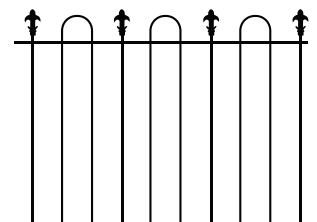

DOMESTIC FENCING STYLES AVAILABLE TO ORDER

Flat Top

Rod Top

Loop Top

Loop and Spear Top

Spear Top

High Low Spear Top

Rod and Spear Top

Cross Top

Traditional

Diamond

Two Level Diamond

Picket

SINGLE GATES

Arch Top

*Curve Rail Doggy Bar
Spears*

*Curve Rail Doggy Bar Scrolls
Min 1400mm width*

*Flat Top S/Gate Doggy
Bars Min 1400mm width*

DOUBLE GATES

Arch Spear Top

Curved Bar under Spear with Boxley Scrolls

Pinnacle Spear Top

Inverted Spear Top

POST AND BAR SPECIFICATIONS

Vertical Bars: 16mm tube 1.2 thick Galvabond

Horizontal Bars: 38 x 25 tube 1.6 thick Galvabond

Posts are available in three sizes: 50 x 50 1.6 thick, 65 x 65 1.6 thick or 65 x 65 2.5 thick

Colonial Curved Bar over Scroll and Spear with Doggy Bars