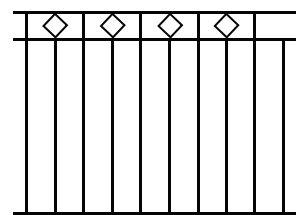

DOMESTIC FENCING STYLES AVAILABLE TO ORDER

Flat Top

Rod Top

Loop Top

Loop and Spear Top

Spear Top

High Low Spear Top

Rod and Spear Top

Cross Top

Traditional

Diamond

Two Level Diamond

Picket

SINGLE GATES

Arch Top

*Curve Rail Doggy Bar
Spears*

*Curve Rail Doggy Bar Scrolls
Min 1400mm width*

*Flat Top S/Gate Doggy
Bars Min 1400mm width*

DOUBLE GATES

Arch Spear Top

Curved Bar under Spear with Boxley Scrolls

Pinnacle Spear Top

Inverted Spear Top

POST AND BAR SPECIFICATIONS