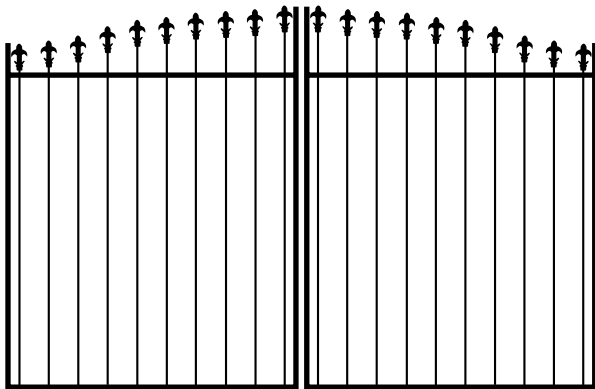

DOMESTIC FENCING STYLES AVAILABLE TO ORDER

Flat Top

Rod Top

Loop Top

Loop and Spear Top

Spear Top

High Low Spear Top

Rod and Spear Top

Cross Top

Traditional

Diamond

Two Level Diamond

Picket

SINGLE GATES

Arch Top

*Curve Rail Doggy Bar
Spears*

*Curve Rail Doggy Bar Scrolls
Min 1400mm width*

*Flat Top S/Gate Doggy
Bars Min 1400mm width*

DOUBLE GATES

Arch Spear Top

Curved Bar under Spear with Boxley Scrolls

Pinnacle Spear Top

Inverted Spear Top

POST AND BAR SPECIFICATIONS

Vertical Bars: 16mm tube 1.2 thick Galvabond

Horizontal Bars: 38 x 25 tube 1.6 thick Galvabond

Posts are available in three sizes: 50 x 50 1.6 thick, 65 x 65 1.6 thick or 65 x 65 2.5 thick

Colonial Curved Bar over Scroll and Spear with Doggy Bars