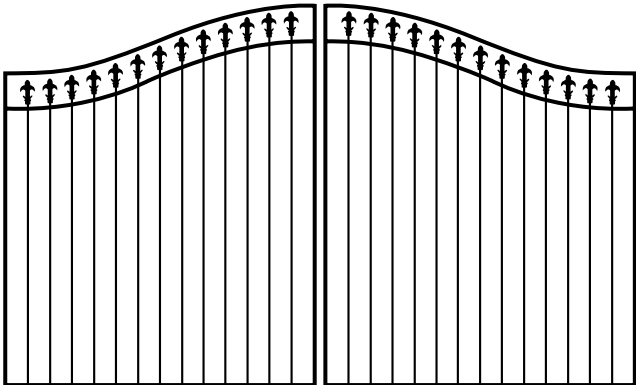

Double Colonial Curved Bar Spear Top