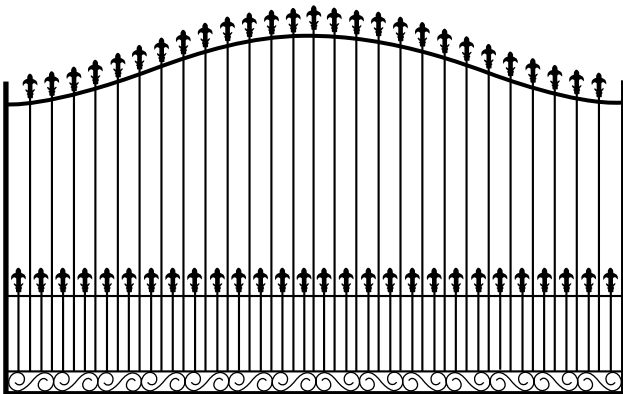

AUTOMATIC SLIDING GATES

Colonial Curved with Doggy Bars, Spears and Scrolls