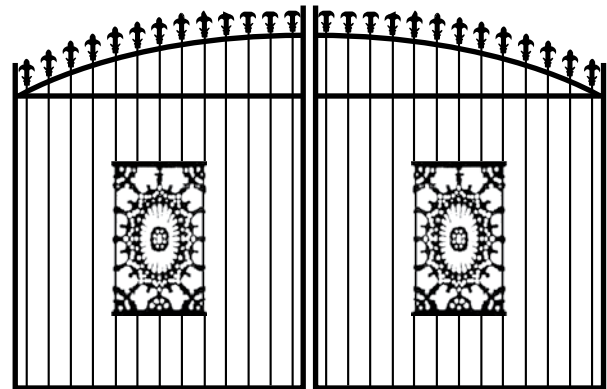

DOMESTIC FENCING STYLES AVAILABLE TO ORDER

Flat Top

Rod Top

Loop Top

Loop and Spear Top

Spear Top

High Low Spear Top

Rod and Spear Top

Cross Top

Traditional

Diamond

Two Level Diamond

Picket

SINGLE GATES

Arch Top

*Curve Rail Doggy Bar
Spears*

*Curve Rail Doggy Bar Scrolls
Min 1400mm width*

*Flat Top S/Gate Doggy
Bars Min 1400mm width*

DOUBLE GATES

Arch Spear Top

Curved Bar under Spear with Boxley Scrolls

Pinnacle Spear Top

Inverted Spear Top

POST AND BAR SPECIFICATIONS

Vertical Bars: 16mm tube 1.2 thick Galvabond

Horizontal Bars: 38 x 25 tube 1.6 thick Galvabond

Posts are available in three sizes: 50 x 50 1.6 thick, 65 x 65 1.6 thick or 65 x 65 2.5 thick

Colonial Curved Bar over Scroll and Spear with Doggy Bars