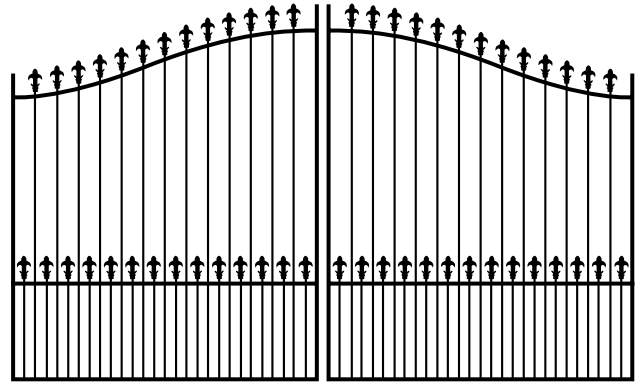

DOMESTIC FENCING STYLES AVAILABLE TO ORDER

Flat Top

Rod Top

Loop Top

Loop and Spear Top

Spear Top

High Low Spear Top

Rod and Spear Top

Cross Top

Traditional

Diamond

Two Level Diamond

Picket

SINGLE GATES

Arch Top

*Curve Rail Doggy Bar
Spears*

*Curve Rail Doggy Bar Scrolls
Min 1400mm width*

*Flat Top S/Gate Doggy
Bars Min 1400mm width*

DOUBLE GATES

Arch Spear Top

Curved Bar under Spear with Boxley Scrolls

Pinnacle Spear Top

Inverted Spear Top

POST AND BAR SPECIFICATIONS

Vertical Bars: 16mm tube 1.2 thick Galvabond

Horizontal Bars: 38 x 25 tube 1.6 thick Galvabond

Posts are available in three sizes: 50 x 50 1.6 thick, 65 x 65 1.6 thick or 65 x 65 2.5 thick

Colonial Curved Bar over Scroll and Spear with Doggy Bars