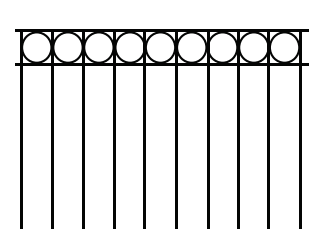

GRIFFITH CITY FENCING

Unit 3, 26 Bridge Road Griffith NSW 2680

Ph: 0409 541 785 or 02 6962 9291 Email: joe@griffithcityfencing.com.au

- Custom-Made Fencing Solutions
- Garden Fencing
- Security Fencing
- Privacy Fencing
- Glass, Aluminium and Steel Pool Fencing
- Automation

DOMESTIC FENCING STYLES AVAILABLE TO ORDER

Oxley Ring