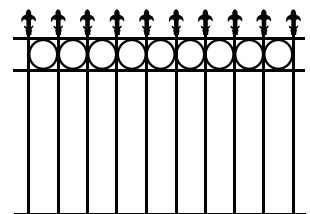

Oxley Ring and Spear