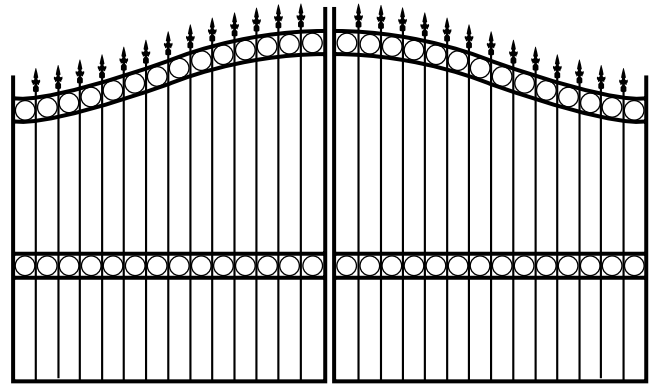

Double Colonial Curved Bar Oxley Ring and Spear with Doggy Bars and Rings