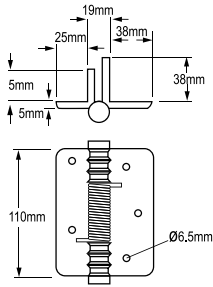

GATE FITTINGS, HINGES, LATCHES AND CLIPS

180 hinges to suit
38 x 25 or 25 x 25

Weld on
Ball Bearing Hinge

Screw on
Ball Bearing Hinge

Pad Bolt

Pool Spring Hinges

Weld on Drop Bolt

Brick Bracket
38 x 25

Standard Aluminum
L Clip

'D' Latch
Stick

Butt Hinge

'D' Latch

EXTRAS GRIFFITH CITY FENCING CAN SUPPLY

- **Pool Safety Compliant latches**

Self-closing and self-latching gate fittings including Magna Latches in vertical and side pull styles.