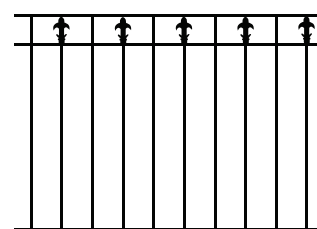

DOMESTIC FENCING STYLES AVAILABLE TO ORDER

Flat Top

Rod Top

Loop Top

Loop and Spear Top

Spear Top

High Low Spear Top

Rod and Spear Top

Cross Top

Traditional

Diamond

Two Level Diamond

Picket

SINGLE GATES

Arch Top

*Curve Rail Doggy Bar
Spears*

*Curve Rail Doggy Bar Scrolls
Min 1400mm width*

*Flat Top S/Gate Doggy
Bars Min 1400mm width*

DOUBLE GATES

Arch Spear Top

Curved Bar under Spear with Boxley Scrolls

Pinnacle Spear Top

Inverted Spear Top

POST AND BAR SPECIFICATIONS

Vertical Bars: 16mm tube 1.2 thick Galvabond

Horizontal Bars: 38 x 25 tube 1.6 thick Galvabond

Posts are available in three sizes: 50 x 50 1.6 thick, 65 x 65 1.6 thick or 65 x 65 2.5 thick

Colonial Curved Bar over Scroll and Spear with Doggy Bars