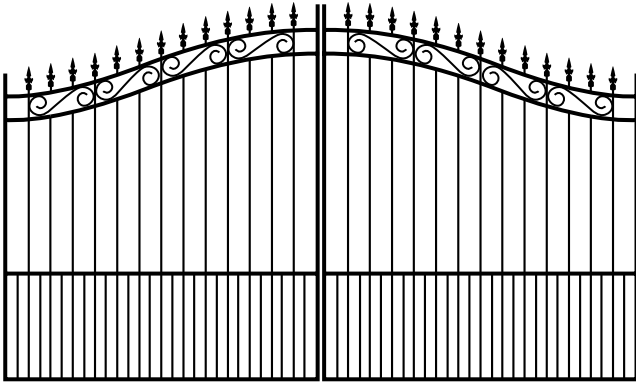

DOMESTIC FENCING STYLES AVAILABLE TO ORDER

Flat Top

Rod Top

Loop Top

Loop and Spear Top

Spear Top

High Low Spear Top

Rod and Spear Top

Cross Top

Traditional

Diamond

Two Level Diamond

Picket

SINGLE GATES

Arch Top

*Curve Rail Doggy Bar
Spears*

*Curve Rail Doggy Bar Scrolls
Min 1400mm width*

*Flat Top S/Gate Doggy
Bars Min 1400mm width*

DOUBLE GATES

Arch Spear Top

Curved Bar under Spear with Boxley Scrolls

Pinnacle Spear Top

Inverted Spear Top

POST AND BAR SPECIFICATIONS

Vertical Bars: 16mm tube 1.2 thick Galvabond

Horizontal Bars: 38 x 25 tube 1.6 thick Galvabond

Posts are available in three sizes: 50 x 50 1.6 thick, 65 x 65 1.6 thick or 65 x 65 2.5 thick

Colonial Curved Bar over Scroll and Spear with Doggy Bars