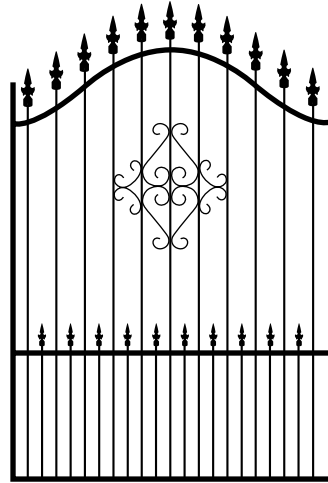

DOMESTIC FENCING STYLES AVAILABLE TO ORDER

Flat Top

Rod Top

Loop Top

Loop and Spear Top

Spear Top

High Low Spear Top

Rod and Spear Top

Cross Top

Traditional

Diamond

Two Level Diamond

Picket

SINGLE GATES

Arch Top

*Curve Rail Doggy Bar
Spears*

*Curve Rail Doggy Bar Scrolls
Min 1400mm width*

*Flat Top S/Gate Doggy
Bars Min 1400mm width*

DOUBLE GATES

Arch Spear Top

Curved Bar under Spear with Boxley Scrolls

Pinnacle Spear Top

Inverted Spear Top

POST AND BAR SPECIFICATIONS

Vertical Bars: 16mm tube 1.2 thick Galvabond

Horizontal Bars: 38 x 25 tube 1.6 thick Galvabond

Posts are available in three sizes: 50 x 50 1.6 thick, 65 x 65 1.6 thick or 65 x 65 2.5 thick

Colonial Curved Bar over Scroll and Spear with Doggy Bars