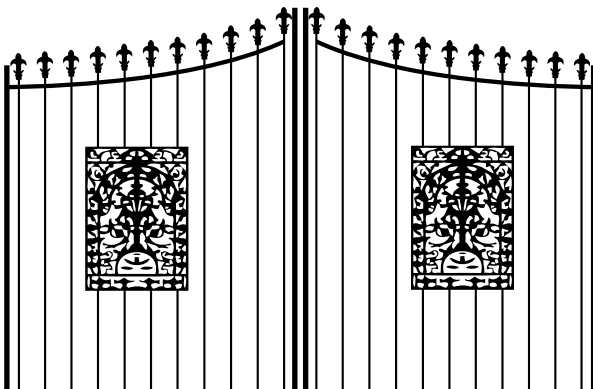

DOMESTIC FENCING STYLES AVAILABLE TO ORDER

Flat Top

Rod Top

Loop Top

Loop and Spear Top

Spear Top

High Low Spear Top

Rod and Spear Top

Cross Top

Traditional

Diamond

Two Level Diamond

Picket

SINGLE GATES

Arch Top

*Curve Rail Doggy Bar
Spears*

*Curve Rail Doggy Bar Scrolls
Min 1400mm width*

*Flat Top S/Gate Doggy
Bars Min 1400mm width*

DOUBLE GATES

Arch Spear Top

Curved Bar under Spear with Boxley Scrolls

Pinnacle Spear Top

Inverted Spear Top

POST AND BAR SPECIFICATIONS

Vertical Bars: 16mm tube 1.2 thick Galvabond

Horizontal Bars: 38 x 25 tube 1.6 thick Galvabond

Posts are available in three sizes: 50 x 50 1.6 thick, 65 x 65 1.6 thick or 65 x 65 2.5 thick

Colonial Curved Bar over Scroll and Spear with Doggy Bars