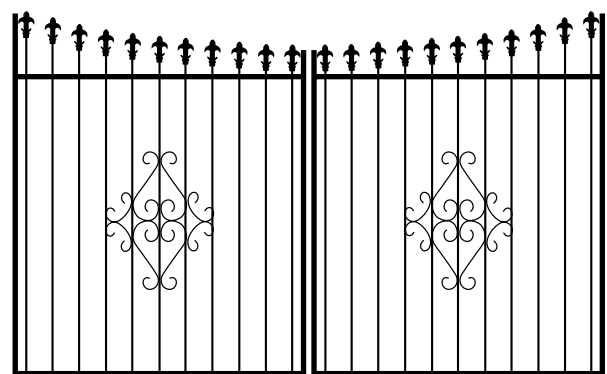

DOMESTIC FENCING STYLES AVAILABLE TO ORDER

Flat Top

Rod Top

Loop Top

Loop and Spear Top

Spear Top

High Low Spear Top

Rod and Spear Top

Cross Top

Traditional

Diamond

Two Level Diamond

Picket

SINGLE GATES

Arch Top

*Curve Rail Doggy Bar
Spears*

*Curve Rail Doggy Bar Scrolls
Min 1400mm width*

*Flat Top S/Gate Doggy
Bars Min 1400mm width*

DOUBLE GATES

Arch Spear Top

Curved Bar under Spear with Boxley Scrolls

Pinnacle Spear Top

Inverted Spear Top

POST AND BAR SPECIFICATIONS

Vertical Bars: 16mm tube 1.2 thick Galvabond

Horizontal Bars: 38 x 25 tube 1.6 thick Galvabond

Posts are available in three sizes: 50 x 50 1.6 thick, 65 x 65 1.6 thick or 65 x 65 2.5 thick

Colonial Curved Bar over Scroll and Spear with Doggy Bars