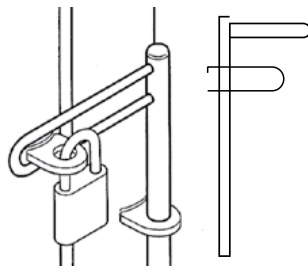

GATE FITTINGS, HINGES, LATCHES AND CLIPS

180 hinges to suit
38 x 25 or 25 x 25

Weld on
Ball Bearing Hinge

Screw on
Ball Bearing Hinge

Pad Bolt

Pool Spring Hinges

Weld on Drop Bolt

Brick Bracket
38 x 25

Standard Aluminum
L Clip

'D' Latch
Stick

Butt Hinge

'D' Latch

EXTRAS GRIFFITH CITY FENCING CAN SUPPLY

- **Pool Safety Compliant latches**

Self-closing and self-latching gate fittings including Magna Latches in vertical and side pull styles.