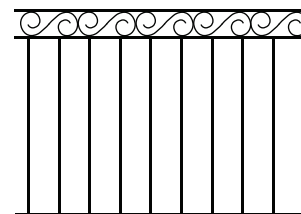

Mediterranean