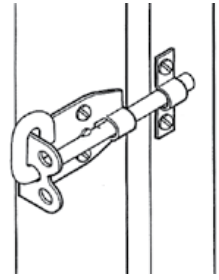

GATE FITTINGS, HINGES, LATCHES AND CLIPS

180 hinges to suit
38 x 25 or 25 x 25

Weld on
Ball Bearing Hinge

Screw on
Ball Bearing Hinge

Pad Bolt

Pool Spring Hinges

Weld on Drop Bolt

Brick Bracket
38 x 25

Standard Aluminum
L Clip

'D' Latch
Stick

Butt Hinge

'D' Latch

EXTRAS GRIFFITH CITY FENCING CAN SUPPLY

- **Pool Safety Compliant latches**

Self-closing and self-latching gate fittings including Magna Latches in vertical and side pull styles.