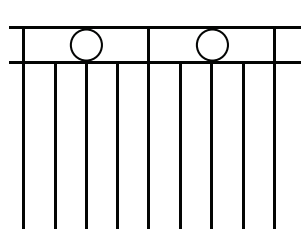

Federation Ring