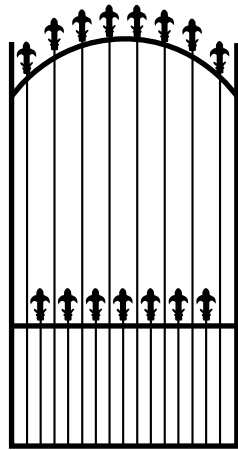

DOMESTIC FENCING STYLES AVAILABLE TO ORDER

Flat Top

Rod Top

Loop Top

Loop and Spear Top

Spear Top

High Low Spear Top

Rod and Spear Top

Cross Top

Traditional

Diamond

Two Level Diamond

Picket

SINGLE GATES

Arch Top

*Curve Rail Doggy Bar
Spears*

*Curve Rail Doggy Bar Scrolls
Min 1400mm width*

*Flat Top S/Gate Doggy
Bars Min 1400mm width*

DOUBLE GATES

Arch Spear Top

Curved Bar under Spear with Boxley Scrolls

Pinnacle Spear Top

Inverted Spear Top

POST AND BAR SPECIFICATIONS

Vertical Bars: 16mm tube 1.2 thick Galvabond

Horizontal Bars: 38 x 25 tube 1.6 thick Galvabond

Posts are available in three sizes: 50 x 50 1.6 thick, 65 x 65 1.6 thick or 65 x 65 2.5 thick

Colonial Curved Bar over Scroll and Spear with Doggy Bars