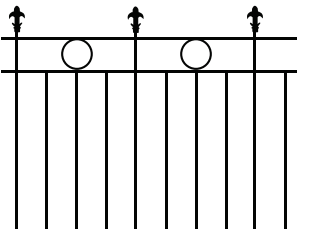

Federation Ring and Spear