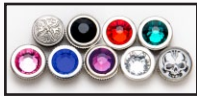

DYNASTY CARBON
$189