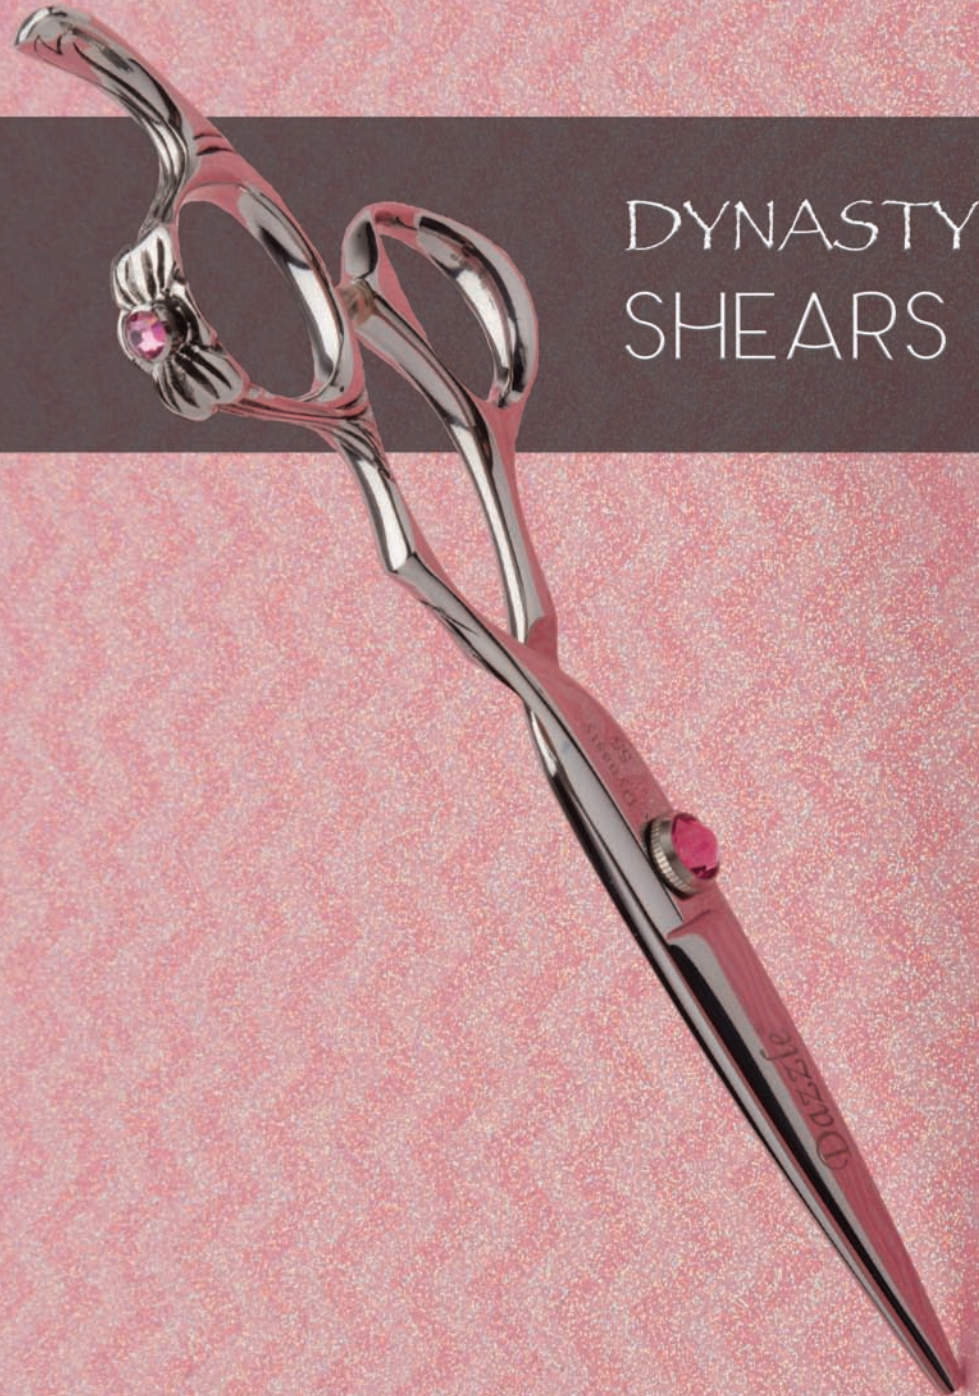

DYNASTY SHEARS

DYNASTY GALAXY

\$189

30 TEETH

CHINA
FORGED: 440A
JAPANESE STEEL
FULLY ROTATING THUMB
BLACK TITANIUM FINISH WITH SILVER STARS
AVAILABLE SIZES: 5.5", 6.0", 30 TEETH THINNER
AVAILABLE WITH DOUBLE SWIVEL THUMB RING