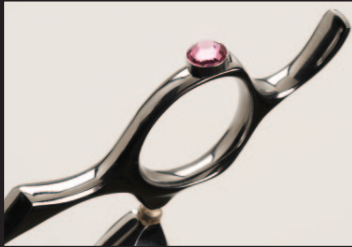

MIRAGE ONYX
\$345

KOREA
FORGED: V-10
SUPER COBALT JAPANESE STEEL
TITANIUM
AVAILABLE SIZES: 5.0", 5.5", 6.0"
DIAL COLORS: PINK, GOLD, BLACK, SKULL

MIRAGE S-2 30TH
\$325

KOREA
FORGED: V-10
SUPER COBALT JAPANESE STEEL
DOUBLE FULLY ROTATING THUMB
ADVANCED ERGONOMIC DESIGN
30 TEETH DOUBLE THINNER
NEVER LEAVES A LINE IN THE HAIR
AVAILABLE WITH SINGLE SWIVEL THUMB RING

MIRAGE ONYX 30TH
\$345

KOREA
FORGED: V-10
SUPER COBALT JAPANESE STEEL
TITANIUM
DIAL COLORS: PINK, GOLD, BLACK, SKULL
30 TEETH DOUBLE THINNER
NEVER LEAVES A LINE IN THE HAIR

MIRAGE CHARM

\$345

DOUBLE TEETH THINNER

KOREA
 FORGED: V-10
 SUPER COBALT JAPANESE STEEL
 INTERCHANGEABLE CHARMS
 AVAILABLE SIZES: 5.0", 5.5", 6.0", 30 DOUBLE THINNER

MIRAGE ALLURE

\$379

TOP

KOREA
 FORGED BLADE: V-10
 CARVED STEEL HANDLE (CAST)
 SUPER COBALT JAPANESE STEEL
 SILVER & BLACK ART DECO DESIGN
 AVAILABLE SIZES: 5.5", 6.0"
 AVAILABLE WITH DOUBLE SWIVEL THUMB RING