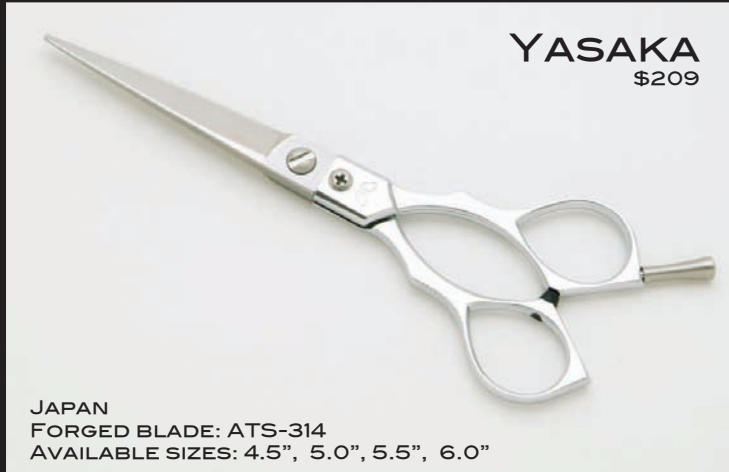

SHISATO PRISM 4000
\$269

JAPAN
FORGED: 440C
40 TEETH THINNER
FINISHED IN KOREA

SHISATO PRISM 8.0"
\$289

JAPAN
FORGED: 440C
AVAILABLE SIZE: 8.0"

YASAKA
\$209

JAPAN
FORGED BLADE: ATS-314
AVAILABLE SIZES: 4.5", 5.0", 5.5", 6.0"

YASAKA OFFSET
\$209

JAPAN
FORGED BLADE: ATS-314
AVAILABLE SIZES: 4.5", 5.0", 5.5", 6.0"

MIRAGE SHEARS

MIRAGE MILANO
\$379

KOREA
FORGED: V-10
SUPER COBALT JAPANESE STEEL
ERGONOMIC DESIGN
VERY COMFORTABLE HANDLE DESIGN
AVAILABLE SIZES: 5.5", 6.0", 6.5"