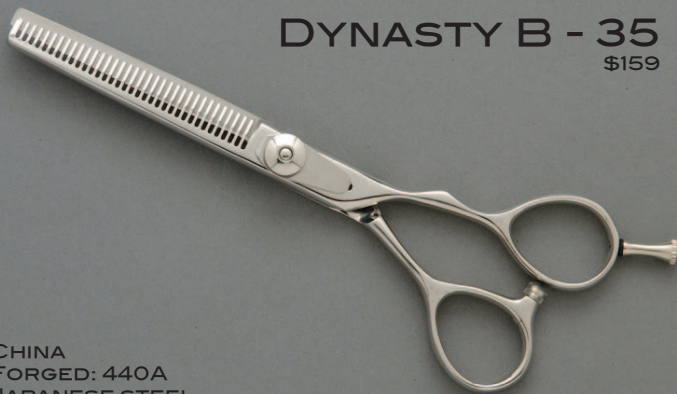

DYNASTY B - 35
$159

CHINA
FORGED: 440A
JAPANESE STEEL
35 TEETH THINNER
DIAL COLORS: BLACK, PINK, PURPLE, ORANGE, BLUE