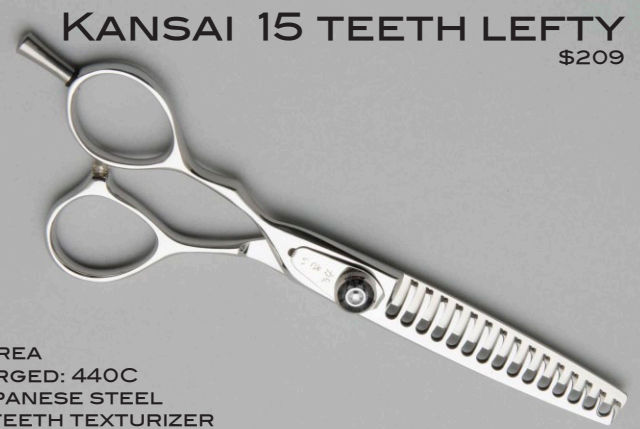

KANSAI 15 TEETH LEFTY
$209

KOREA
FORGED: 440C
JAPANESE STEEL
15 TEETH TEXTURIZER
DIAL COLORS: BLACK, PINK, PURPLE, BLUE, ORANGE