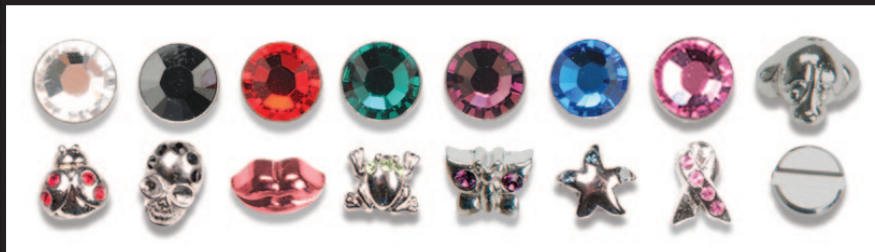

CHINA
 CAST: 420
 JAPANESE STEEL
 AVAILABLE SIZES: 5.5", 27 TEETH THINNER

SKULL BRACELET

RED LIPS BRACELET

SCISSOR CHARM BRACELET \$59

MADE OUT OF REAL SCISSOR HANDLES
 COMES WITH YOUR CHOICE OF 2 CHARMS & 4 COLORFUL RINGS
 AVAILABLE SIZES: SMALL & LARGE
 BRACELET CAN BE CUSTOM FITTED TO YOUR WRIST OR ARM

SCISSOR RINGS \$25

MADE FROM
 REAL SCISSOR
 SWIVEL RINGS

AVAILABLE IN
 SILVER FINISH

COMES WITH ONE
 CHARM AND ONE SIZER

HOLSTER BROOCH \$25

AVAILABLE IN
 BLACK CRYSTAL

STYLIST NECKLACE

\$25

18 INCH PLATINUM COATED CHAIN
 MAGNETIC CLASP AT THE PIVOT OF THE SCISSOR
 AVAILABLE COLORS: RED & PINK

DECORATIVE BROOCHES \$25

\$25

AVAILABLE COLORS: CLEAR, BLUE, GREEN, PURPLE

DECORATIVE HAIR CLIPS \$25