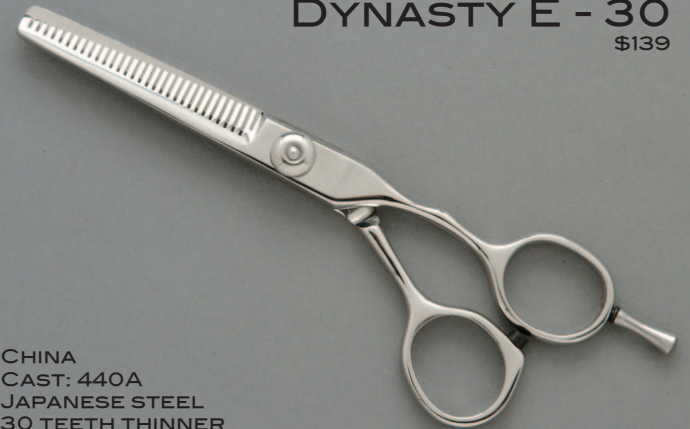

DYNASTY B - 27
\$169

CHINA
FORGED: 440A
JAPANESE STEEL
SIMULATES POINT CUTTING / CHIPPING
GIVES THE HAIR A UNIQUE TEXTURE
27 TEETH TEXTURIZER

DYNASTY E - 30
\$139

CHINA
CAST: 440A
JAPANESE STEEL
30 TEETH THINNER