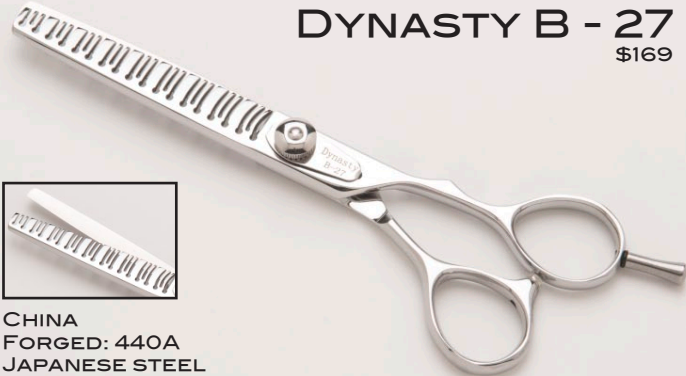

DYNASTY B - 27
$169

CHINA
FORGED: 440A
JAPANESE STEEL
SIMULATES POINT CUTTING / CHIPPING
GIVES THE HAIR A UNIQUE TEXTURE
27 TEETH TEXTURIZER