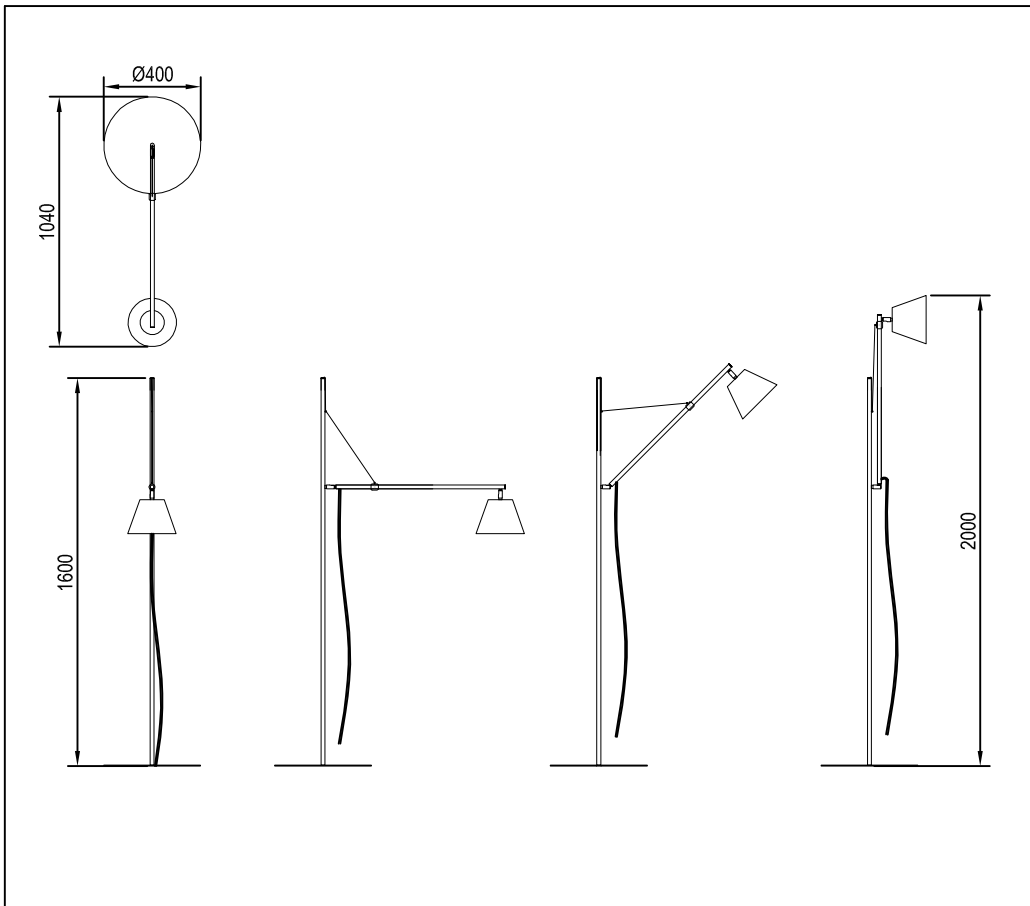

Studio 6 Floor Lamp

Base

Material : Powdercoat Steel

Colour : Flat Black

Size : Ø400mm

Overall height max height incl. shade 2000mm

Cleaning: Damp cloth with mild detergent

Shade

Exterior Shade

Material : Powdercoated Aluminium

Size : Ø200mm x H140mm

Colour : Flat Black

Cleaning : Damp cloth with mild detergent

Internal Shade

Material : Powdercoated Aluminium

Size : Ø180mm x H55mm

Colour : Pearl White

Cleaning : Damp cloth with mild detergent

Adjustable Collar

Material : Solid Brass

Finish : Polished and clear coated

Size : Ø25.4mm x H30mm

Supporting Chain: Black wire

Lamp

LED : 7W MR16, 400 lumen, GU5.3 base, 12V

Switching

12V Plug pack with Cordline Switch

Dimming not available

Specifications are subject to change without notice.

Studio 6 Specifications

Studio 6 Floor Lamp