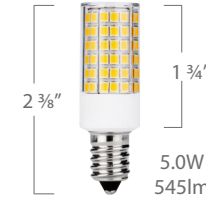

EA-E12-5.0W-001-2790-D
EA-E12-5.0W-001-3090-D