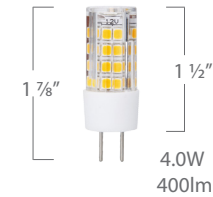

- Landscape Lighting
- Outdoor Lighting
- Under Cabinet Lighting

EA-G4-2.0W-003-2780
EA-G4-2.0W-003-3080

EA-G4-3.0W-003-2780
EA-G4-3.0W-003-3080

GY6.35 SERIES

- Bath Lights
- Ceiling Fixtures
- Chandeliers
- Landscape Lighting
- Outdoor Lighting
- Pendants
- Under Cabinet Lighting