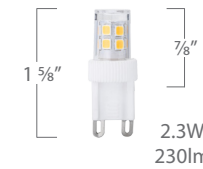

EA-G8-2.3W-001-2780
EA-G8-2.3W-001-3080

EA-G8-4.5W-001-2780-D
EA-G8-4.5W-001-3080-D

EA-G8-5.0W-001-2790-D
EA-G8-5.0W-001-3090-D

G9 SERIES

- Bath Lights
- Chandeliers
- Flush Mount Fixtures
- Pendants
- Portable Lamps
- Task Lighting
- Under Cabinet Lighting
- Wall Sconces