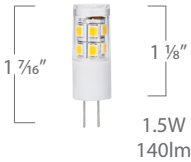

12V PRODUCT LINE-UP

BA15S SERIES

- Automotive Lighting
- Landscape Lighting
- Marine Lighting

EA-BA15S-2.0W-001-2780
EA-BA15S-2.0W-001-3080

EA-BA15S-3.5W-001-2780
EA-BA15S-3.5W-001-3080

G4 SERIES

- Bath Lights
- Ceiling Fixtures
- Chandeliers
- Landscape Lighting
- Outdoor Lighting
- Pendants
- Under Cabinet Lighting
- Portable Lamps