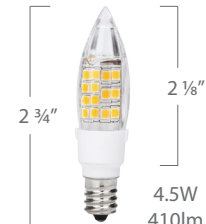

EA-E12-4.5W-002-2790-D
EA-E12-4.5W-002-3090-D