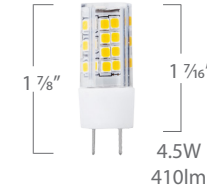

EA-G8-4.5W-001-2780-D
EA-G8-4.5W-001-3080-D