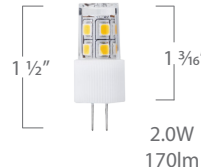

EA-G4-2.0W-001-2780
EA-G4-2.0W-001-3080