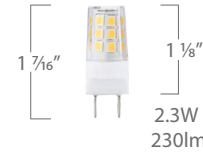

EA-E12-2.3W-001-2780
EA-E12-2.3W-001-3080

EA-E12-4.5W-001-2790-D
EA-E12-4.5W-001-3090-D

EA-E12-5.0W-001-2790-D
EA-E12-5.0W-001-3090-D

EA-E12-4.5W-002-2790-D
EA-E12-4.5W-002-3090-D

G8 SERIES

- Portable Lamps
- Task Lighting
- Under Cabinet Lighting
- Outdoor Lighting