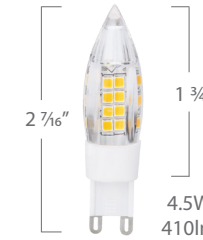

EA-G9-4.5W-002-2790-D
EA-G9-4.5W-002-3090-D