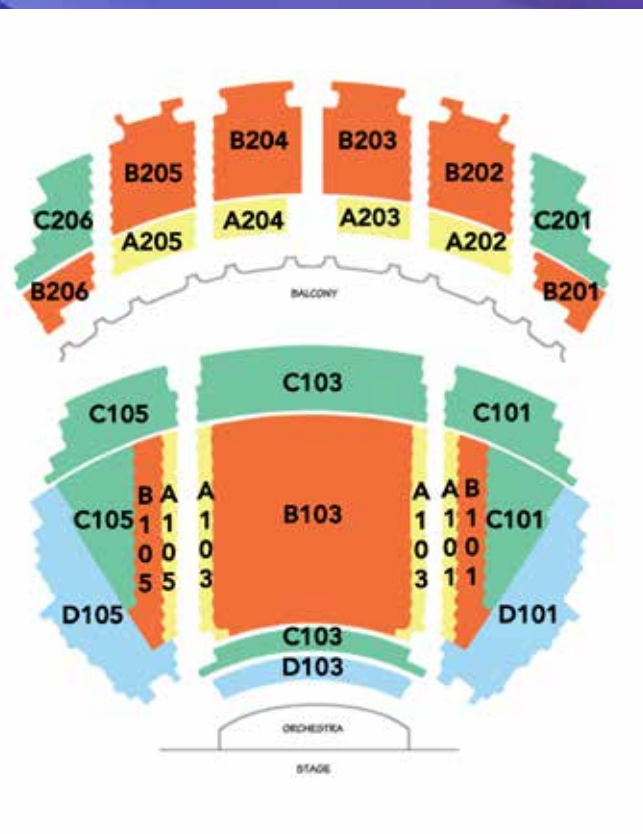

3 ways to renew or subscribe

1. Mail completed form to the Erie Philharmonic, Attn: Mat Anderson, 23 West 10th Street, Suite 3, Erie, PA 16501, or visit us in person at our office

2. Call 455-1375 and place your order over the phone with credit card

3. Order online at eriephil.org
Renewals only

Questions? Contact Mat Anderson
455-1375, ext. 10
manderson@eriephil.org

Subscription Order Form

Series Options

- ☐ Full Series *Symphonic & Pops Series*
- ☐ Symphonic Series ☐ Student Sym Series $45
- ☐ Pops Series *Please note options below*

Custom Options

- ☐ Flex 4 Punchcard
  4 tickets to use at any time throughout season
- ☐ Compose Your Own
  5 concerts mix and match. Must include at least 1 concert from Symphonic and 1 from Pops - use checklist below

Symphonic

- ☐ October 7
- ☐ November 4
- ☐ January 27
- ☐ March 10
- ☐ April 7

Pops

- ☐ September 23
- ☐ October 28
- ☐ December 2 (2:30pm)
- ☐ December 2 (8:00pm)
- ☐ February 10 (8:00pm)
- ☐ February 11 (2:30pm)
- ☐ March 24

Unless noted, all concerts begin at 8:00pm

Early Bird <i>Before June 1</i>	A	B	C	D
Full	$494	$398	$307	$194
Symphonic	$239	$193	$148	$91
Pops	$259	$208	$162	$103
Compose	$261	$209	$161	$101
Flex 4		$167	$126	$81

Regular <i>After June 1</i>	A	B	C	D
Full	$512	$412	$318	$201
Symphonic	$248	$200	$153	$95
Pops	$268	$215	$168	$107
Compose	$270	$217	$167	$105
Flex 4		$174	$131	$84

Current subscriber? Renew today to keep your seats! Seats released June 1.

Name _____
Address _____
City _____ State _____ ZIP _____
Phone _____
Email _____

Choose Seats

- ☐ I'm a new subscriber *10% discount - apply below*
- ☐ I prefer my current seat(s) *See enclosed letter*
  Section _____ Row _____ Seat(s) _____
- ☐ I'd like to change my seats
  Seats will be changed in order received

Choose Payment Method

- ☐ Enclosed is a check made payable to the Erie Philharmonic
- ☐ Please charge my credit card

Number _____

Exp. Date _____ CVC _____

Signature _____

Total

Series Options
☐ Full ☐ Sym ☐ Pops ☐ Student Sym (ID req.)

Custom Options
☐ Flex 4 ☐ Compose Your Own

Number of seats..... @ $ _____

Total subscription cost..... $ _____

Processing fee $6 per seat..... $ _____

Tax-deductible Annual Fund contribution....$ _____

Grand Total.....$ _____

2017-18 Symphonic Series

Beethoven's Triple
Barber Overture from *School for Scandal*
Beethoven Triple Concerto
Elena Urioste, violin; Nicholas Canellakis, cello; Michael Brown, piano
October 7
Brahms Symphony No. 1

Zarathustra Speaks
Pärt *Fratres*
Shostakovich Cello Concerto No. 1
Narek Hakhnazaryan, cello
R. Strauss Also Sprach Zarathustra

Scheherazade
Britten Four Sea Interludes
Rodrigo *Fantasia par un gentilhomme*
Pablo Sáinz Villegas, guitar
Rimsky-Korsakov Scheherazade

The Brilliance of Beethoven
Beethoven Piano Concerto No. 4
Bernstein Chichester Psalms
Beethoven Choral Fantasy
Alec Chien, piano
Erie Philharmonic Chorus & Allegheny College Choirs

Simone Dinnerstein Returns
Prokofiev Symphony No. 1
J.S. Bach Piano Concerto No. 7
Glass Piano Concerto (*world premiere*)
Simone Dinnerstein, piano
Ravel Daphnis et Chloé Suites 1 & 2

Keep this card for your calendar!

23 West 10th Street, Suite 3 | 455-1375 | eriephil.org