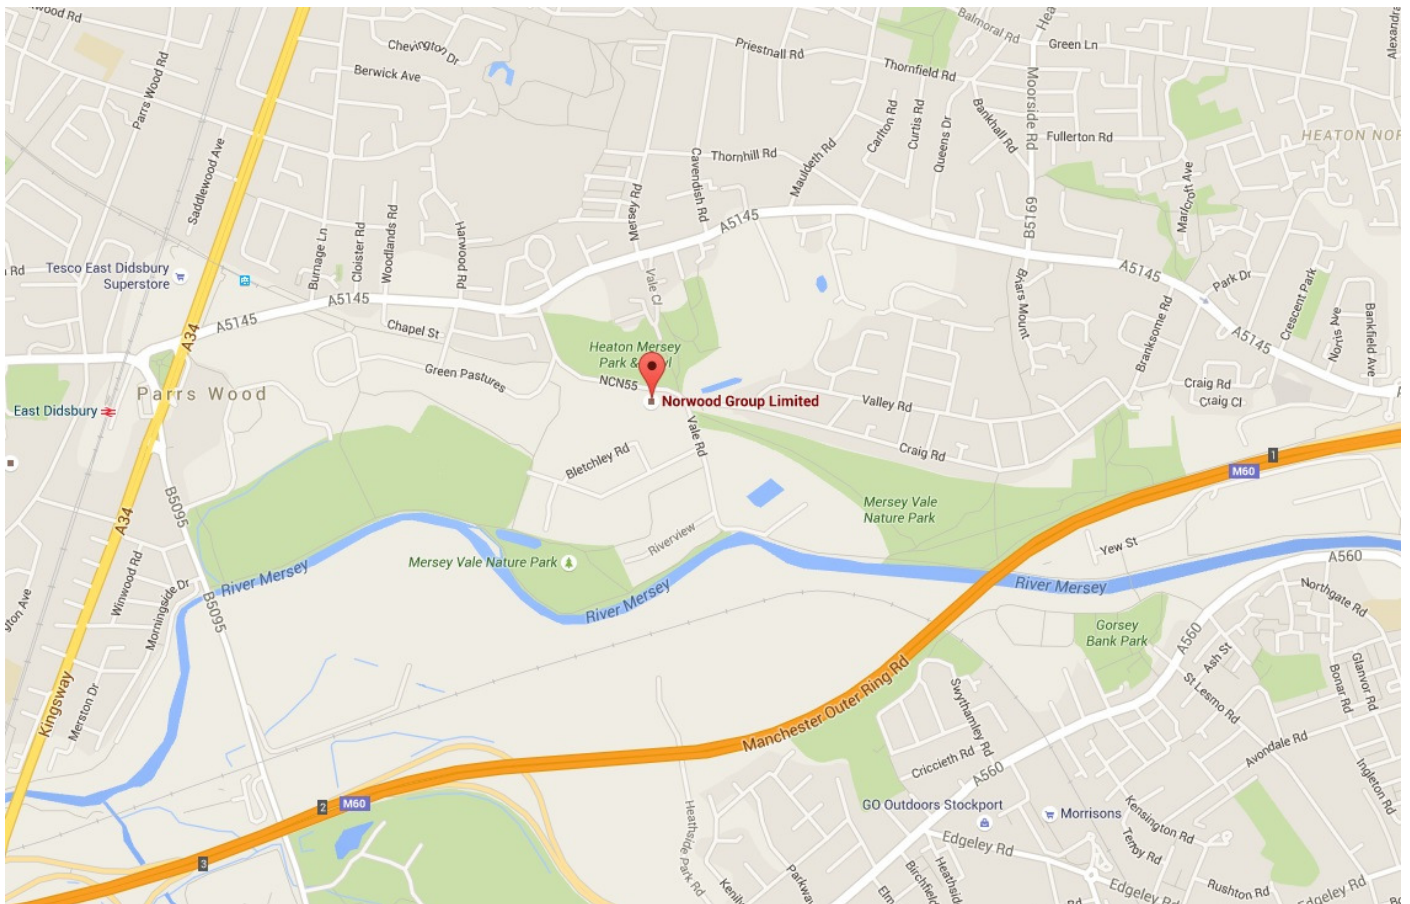

Directions to Norwood Group Limited

From the M60 (North and South)

- Exit the M60 at junction 1 and head onto the A5145 towards Parrs Wood / Heaton Mersey / Didsbury.
- Follow the road for approximately 2 miles until you reach Heaton Mersey Park and shops.
- At the end of the shops and after the car parking, take the left hand turn onto Station Road.
- Follow the road down the hill approximately 500 yards until you reach Unit 44-46.
- Norwood Group are on the right hand side of the road, please park to the rear of the building or alternatively disabled bays are marked at the front or premises.

From Manchester City Centre or Cheshire via A34 (Kingsway)

- Take the exit from the A34 onto A5145 (Parrs Wood)
- Follow the road for approximately 1 mile and take right hand filter lane at the 4th exit on the right onto Station Road.
- Follow the road down the hill approximately 500 yards until you reach Unit 44-46
- Norwood Group are on the right hand side of the road, please park to the rear of the building or alternatively disabled bays are marked at the front of the premises.

For public transport **East Didsbury** is the local train station which has direct trains into Manchester Piccadilly and also Manchester Airport. The nearest tram station is **East Didsbury**, with trams every 12 minutes into the centre of Manchester. Alternatively, there are bus stops close by for Stagecoach buses **23, 23A, 42, 179 & 370** from Stockport and **42A & 84** from Reddish.