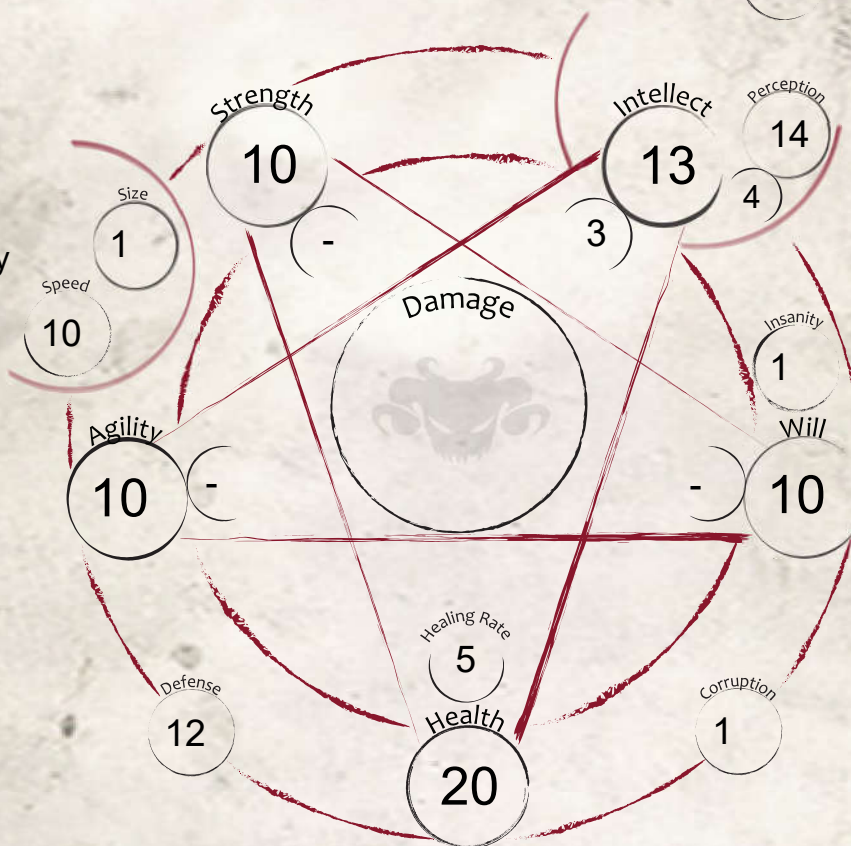

Name
Sage

Description

Older woman in her early sixties with striking green eyes.

Ancestry

Changeling

Novice

Magician

Expert

Warlock

Master

Level

4

Professions

Political (wise woman)
Musician (traveling minstrel)
Fae history
Languages: Common, Elvish

Talents

Immune to disease and charm
Impaired when in contact with iron
Shadowsight
Steal Identity
Cantrip
+4 Boons vs. Insanity
Spell Recovery
Steal Spell
Vanish

Power

2

Magic

Sense Magic

Divination

- Eavesdrop
- Epiphany
- Augur
- Foretell
- Psychometry
- Truth Ear

Necromancy

- Bone Splinters
- Hide from Undead
- Spectral Grasp
- Animate Corpse