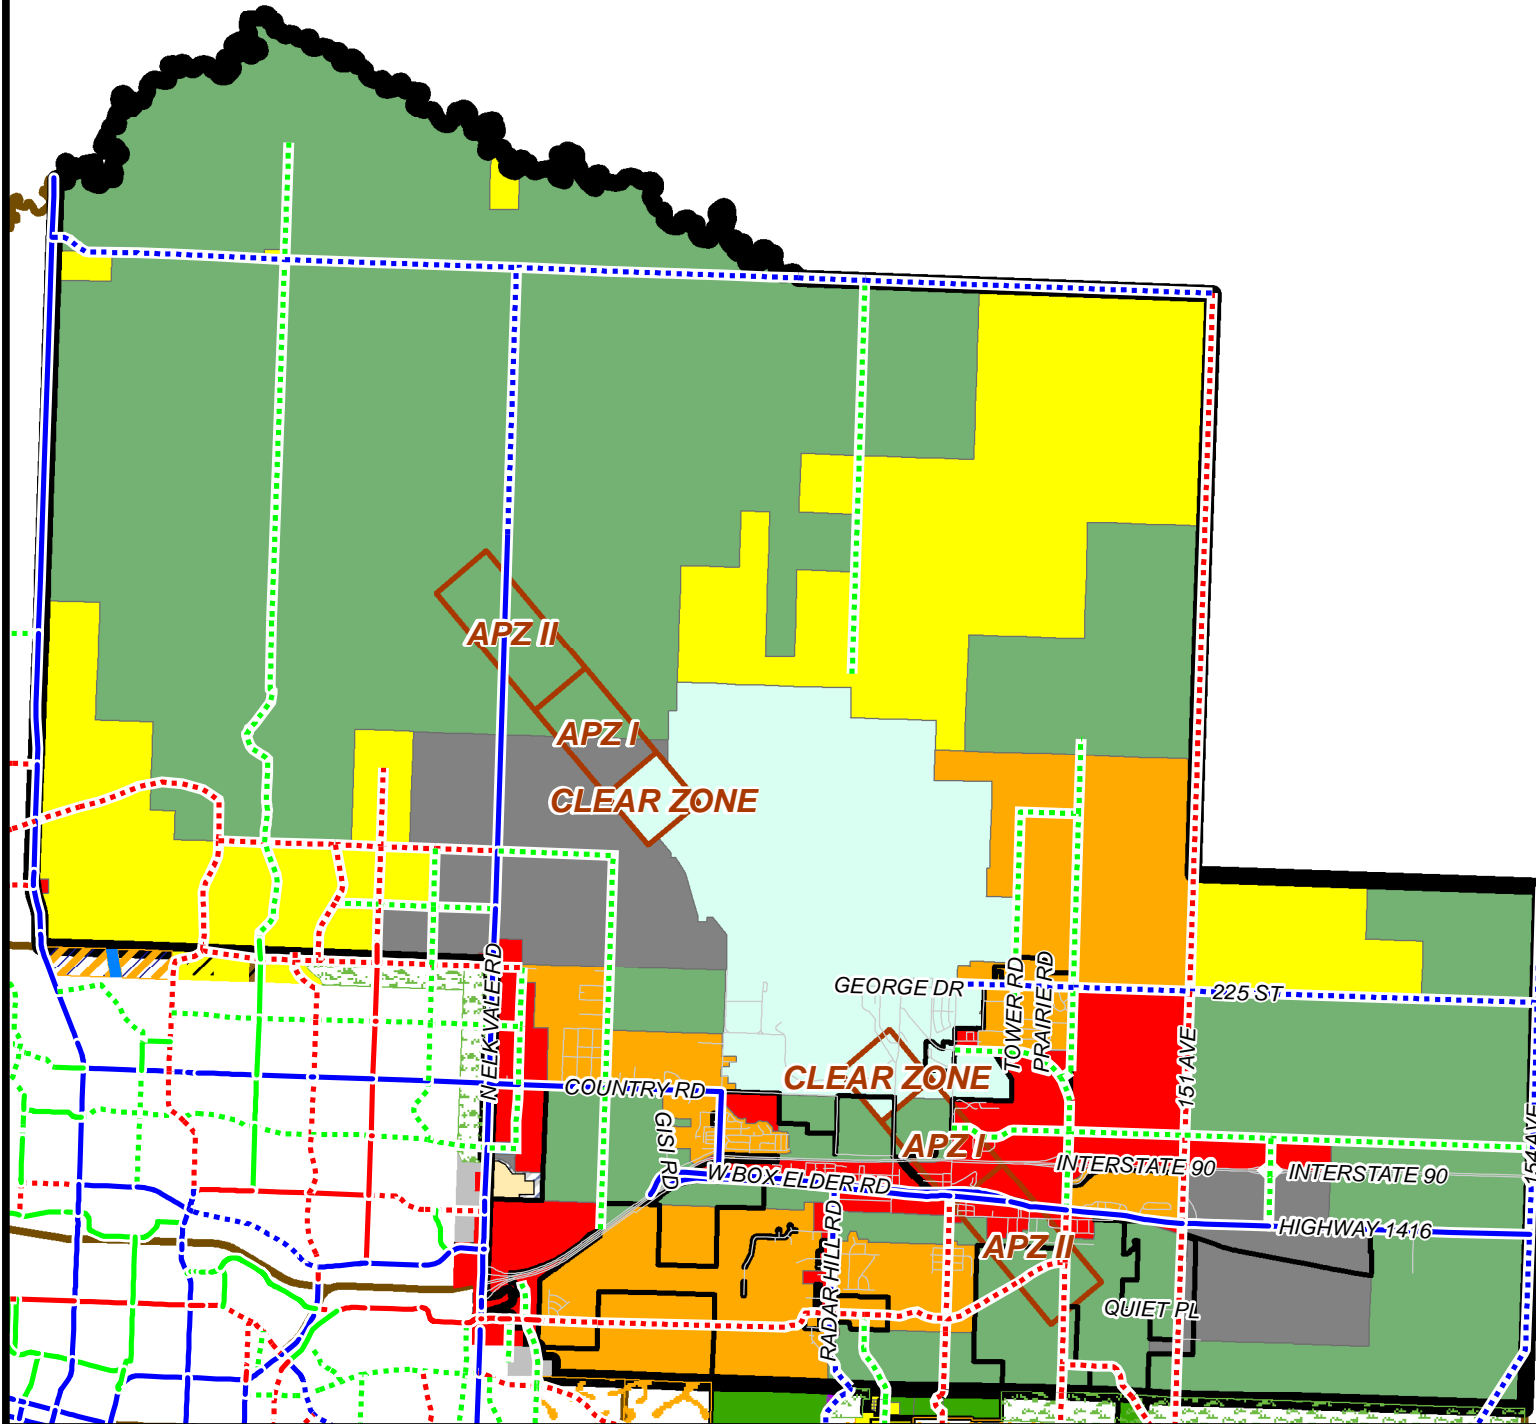

ELLSWORTH AREA FUTURE LANDUSE MAP

Legend

- BOX ELDER CITY LIMITS
- ELLSWORTH ACCIDENT ZONE
- ELLSWORTH STUDY AREA

FutureLandUseConstruction

- <all other values>

FLU

- AGRICULTURAL
- COMMERCIAL
- EAFB/CZ
- FLOOD
- INDUSTRIAL
- MOBILE HOME
- PUBLIC
- RESIDENTIAL
- RESIDENTIAL2
- AD
- CD
- ID
- MD
- RD
- PE_Parcels
- MPO BOUNDARIES