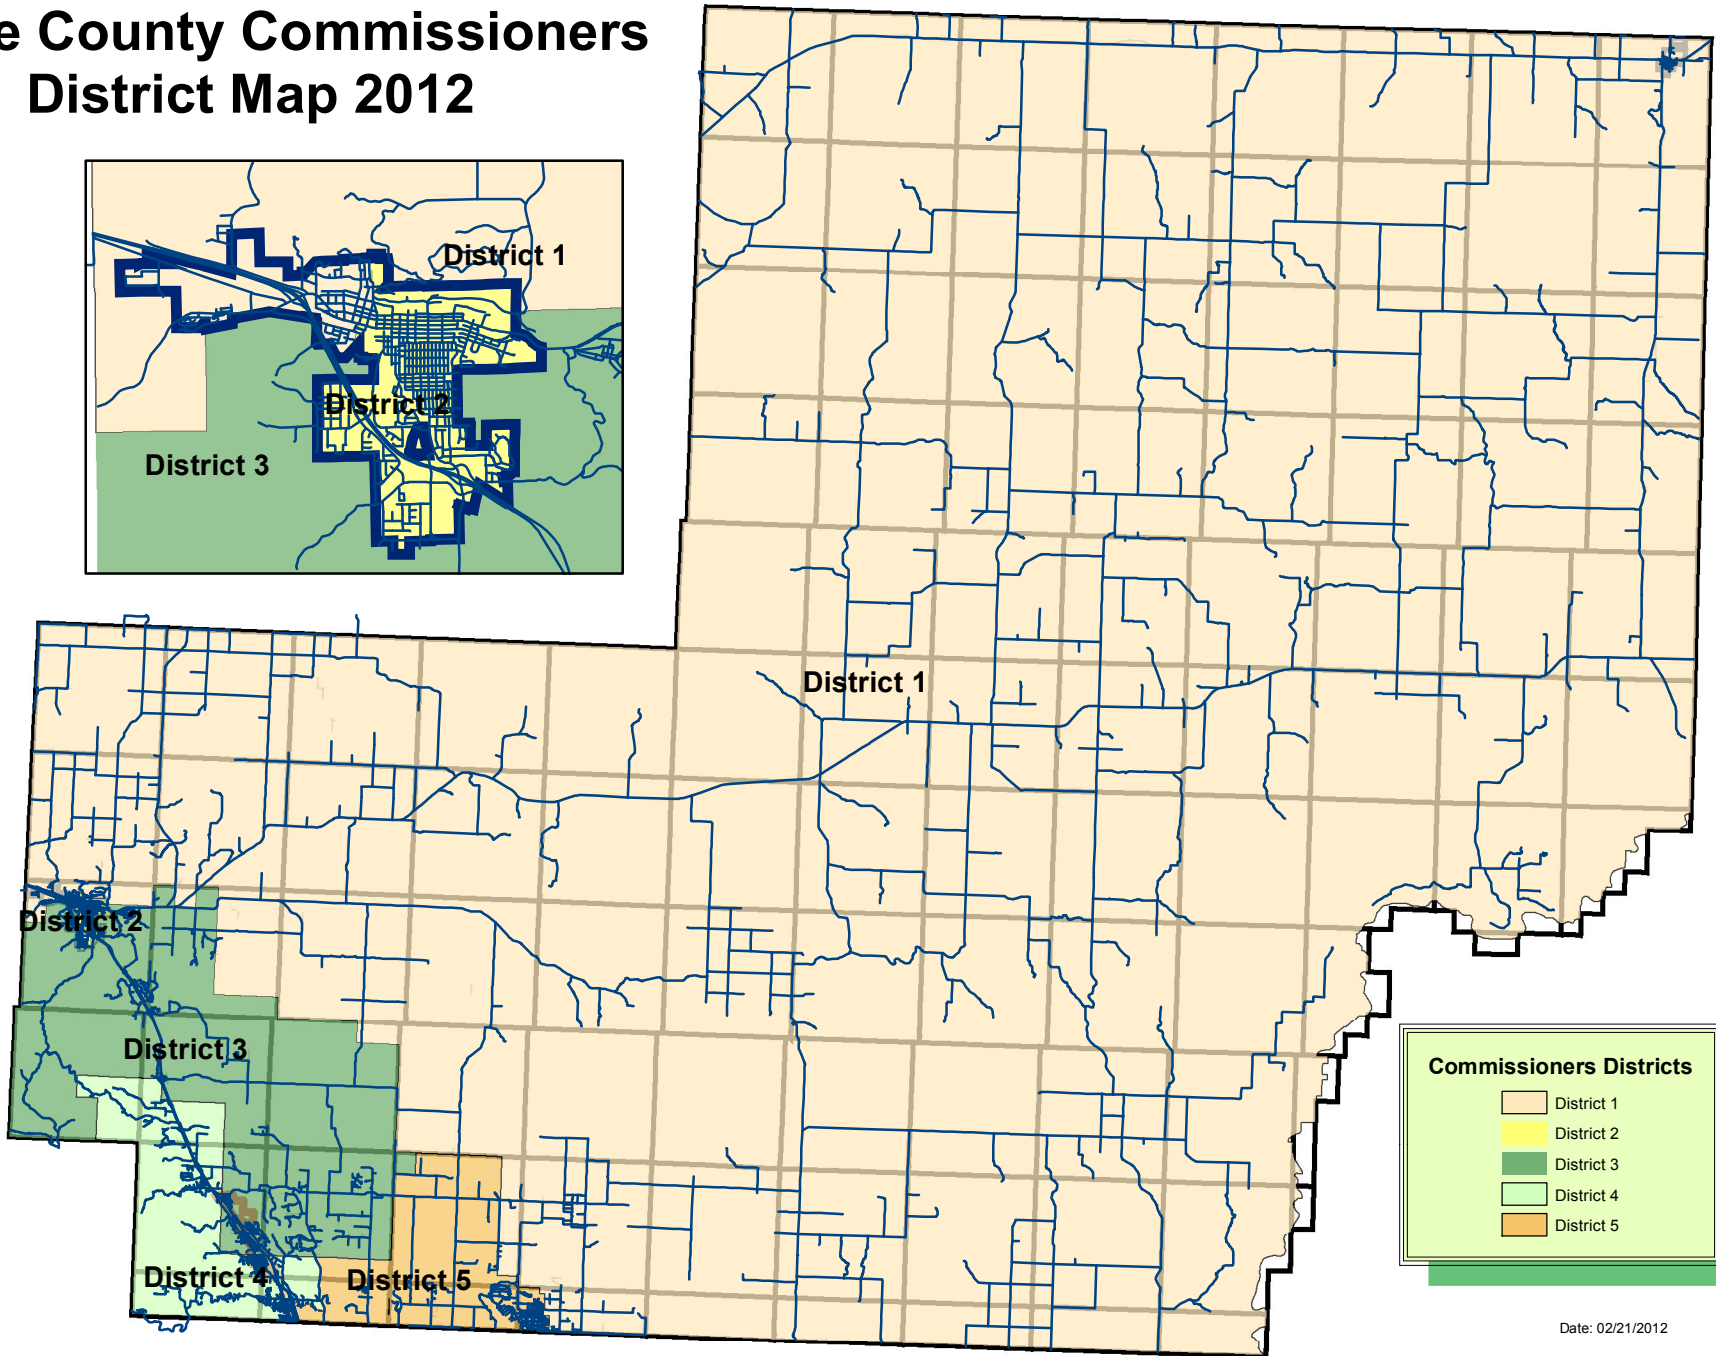

# Meade County Commissioners District Map 2012

Date: 02/21/2012