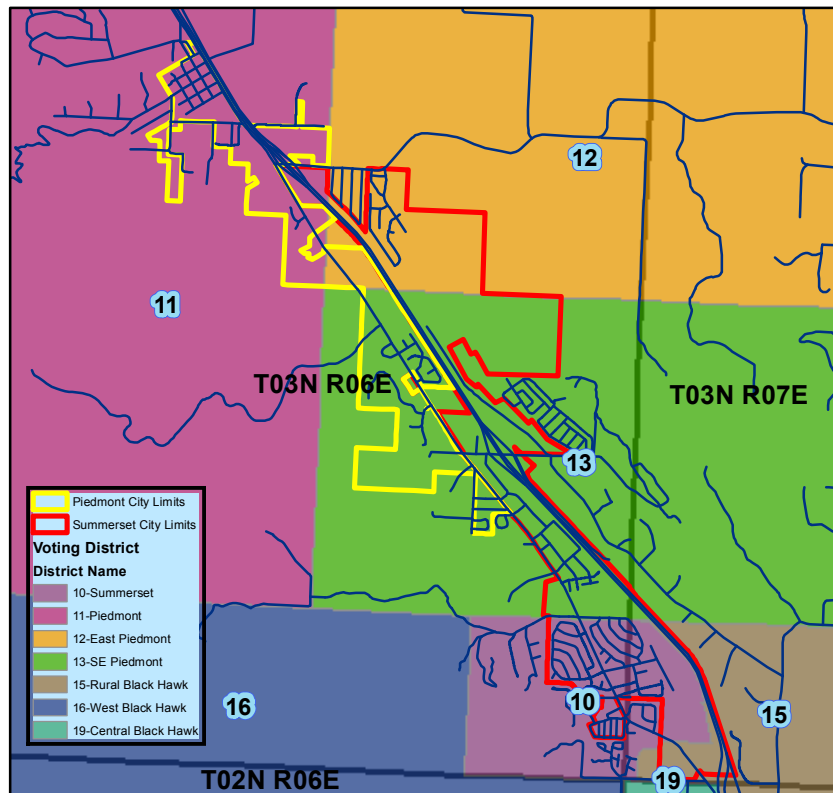

# Meade County Voting Districts

- Voting District**
- District Name**
- 00-Sturgis
  - 06-Tilford
  - 08-Harmony
  - 09-Bear Butte
  - 10-Summermet
  - 11-Piedmont
  - 12-East Piedmont
  - 13-SE Piedmont
  - 14-Black Hawk
  - 15-Rural Black Hawk
  - 16-West Black Hawk
  - 17-Viewfield
  - 18-Elm Springs
  - 19-Central Black Hawk
  - 20-Herford
  - 21-Elk Vale
  - 22-Ellsworth AFB
  - 23-BASE
  - 24-West Elk Vale
  - 25-White Owl
  - 27-Chalk Butte
  - 29-Fairpoint
  - 30-Red Owl
  - 31-Faith
  - 33-Pine
  - 35-Sulphur
  - 40-Union
  - 41-Marcus
  - 6A-Alkali