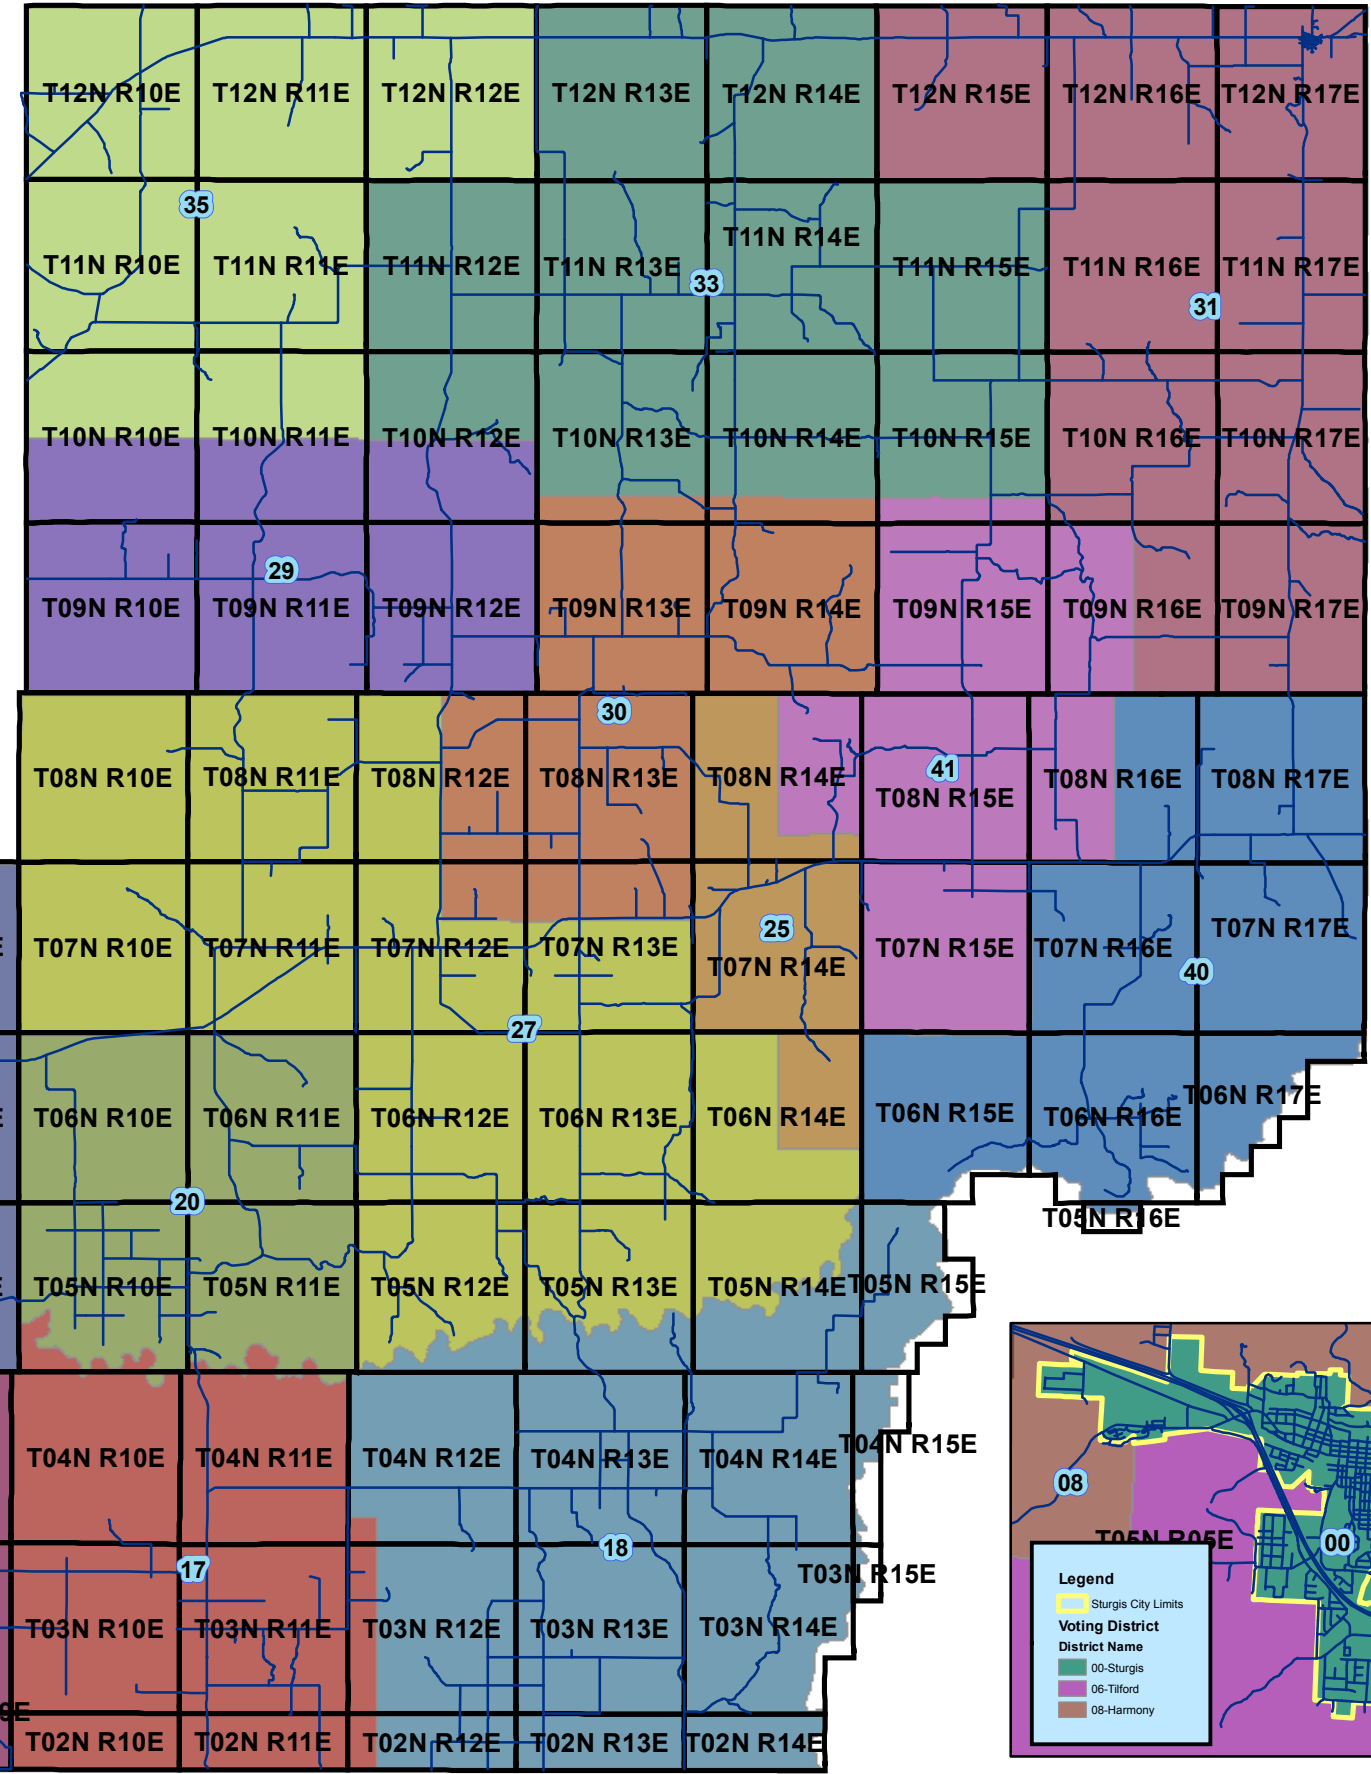

# Meade County Voting Districts

- Voting District**
- District Name**
- 00-Sturgis
  - 06-Tilford
  - 08-Harmony
  - 09-Bear Butte
  - 10-Summermet
  - 11-Piedmont
  - 12-East Piedmont
  - 13-SE Piedmont
  - 14-Black Hawk
  - 15-Rural Black Hawk
  - 16-West Black Hawk
  - 17-Viewfield
  - 18-Elm Springs
  - 19-Central Black Hawk
  - 20-Herford
  - 21-Elk Vale
  - 22-Ellsworth AFB
  - 23-BASE
  - 24-West Elk Vale
  - 25-White Owl
  - 27-Chalk Butte
  - 29-Fairpoint
  - 30-Red Owl
  - 31-Faith
  - 33-Pine
  - 35-Sulphur
  - 40-Union
  - 41-Marcus
  - 6A-Alkali