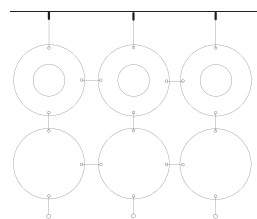

Standard groups

Name

Size / mm

Weight / kg

Air Group 1 - L,  
6 panel, mix

3000x2600

6,5

Air Group 2 - L,  
4 panels, mix

1950x2600

4,8

Air Group 3 - L,  
6 panels, with holes

3000x2600

4,8

Air Group 4 - L,  
4 panels, no holes

1950x2600

4,8

Air Group 5 - M,  
9 panels

2100x2600

5,7

Air Group 6 - M,  
6 panels

1350x2600

3,8

Air Group 7 - S,  
12 panels

1500x2600