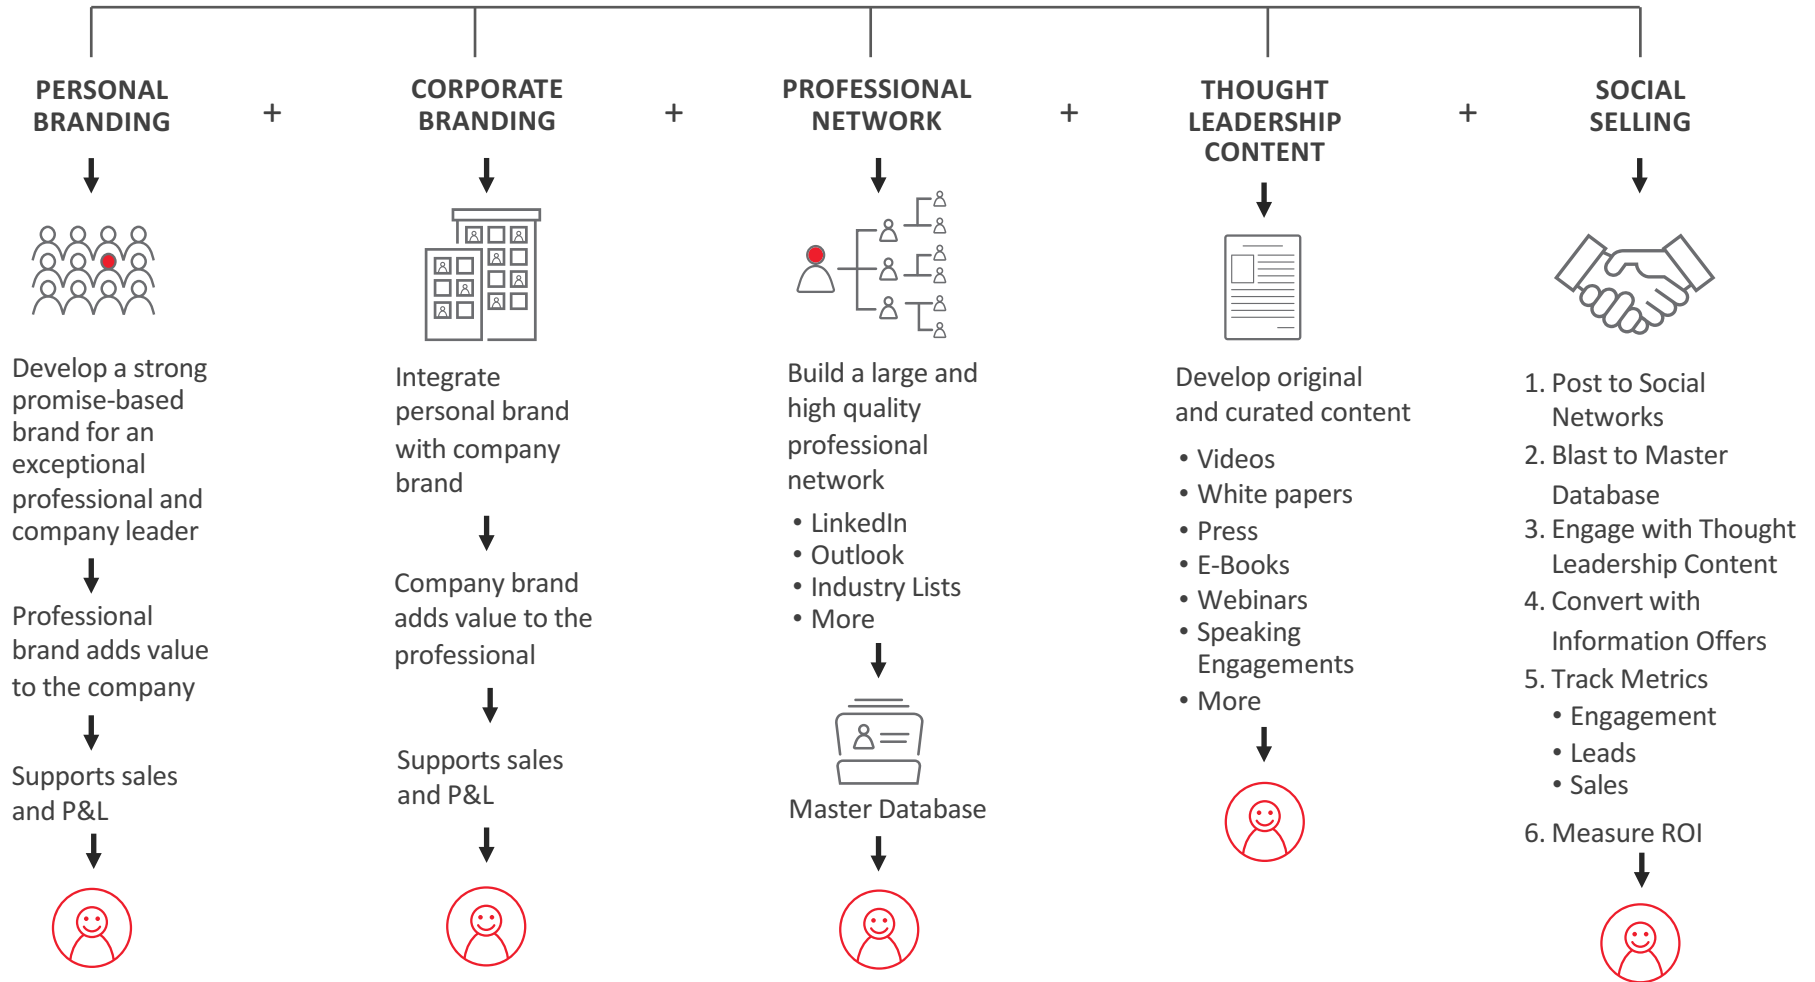

How Watermelon Social Works

Personal Branding and Social Selling

Hello.

Contact George Stephan
george@stephanpartners.com | 917 848 7972
www.watermelonsocial.com

© 2017 Stephan Partners. All rights reserved.