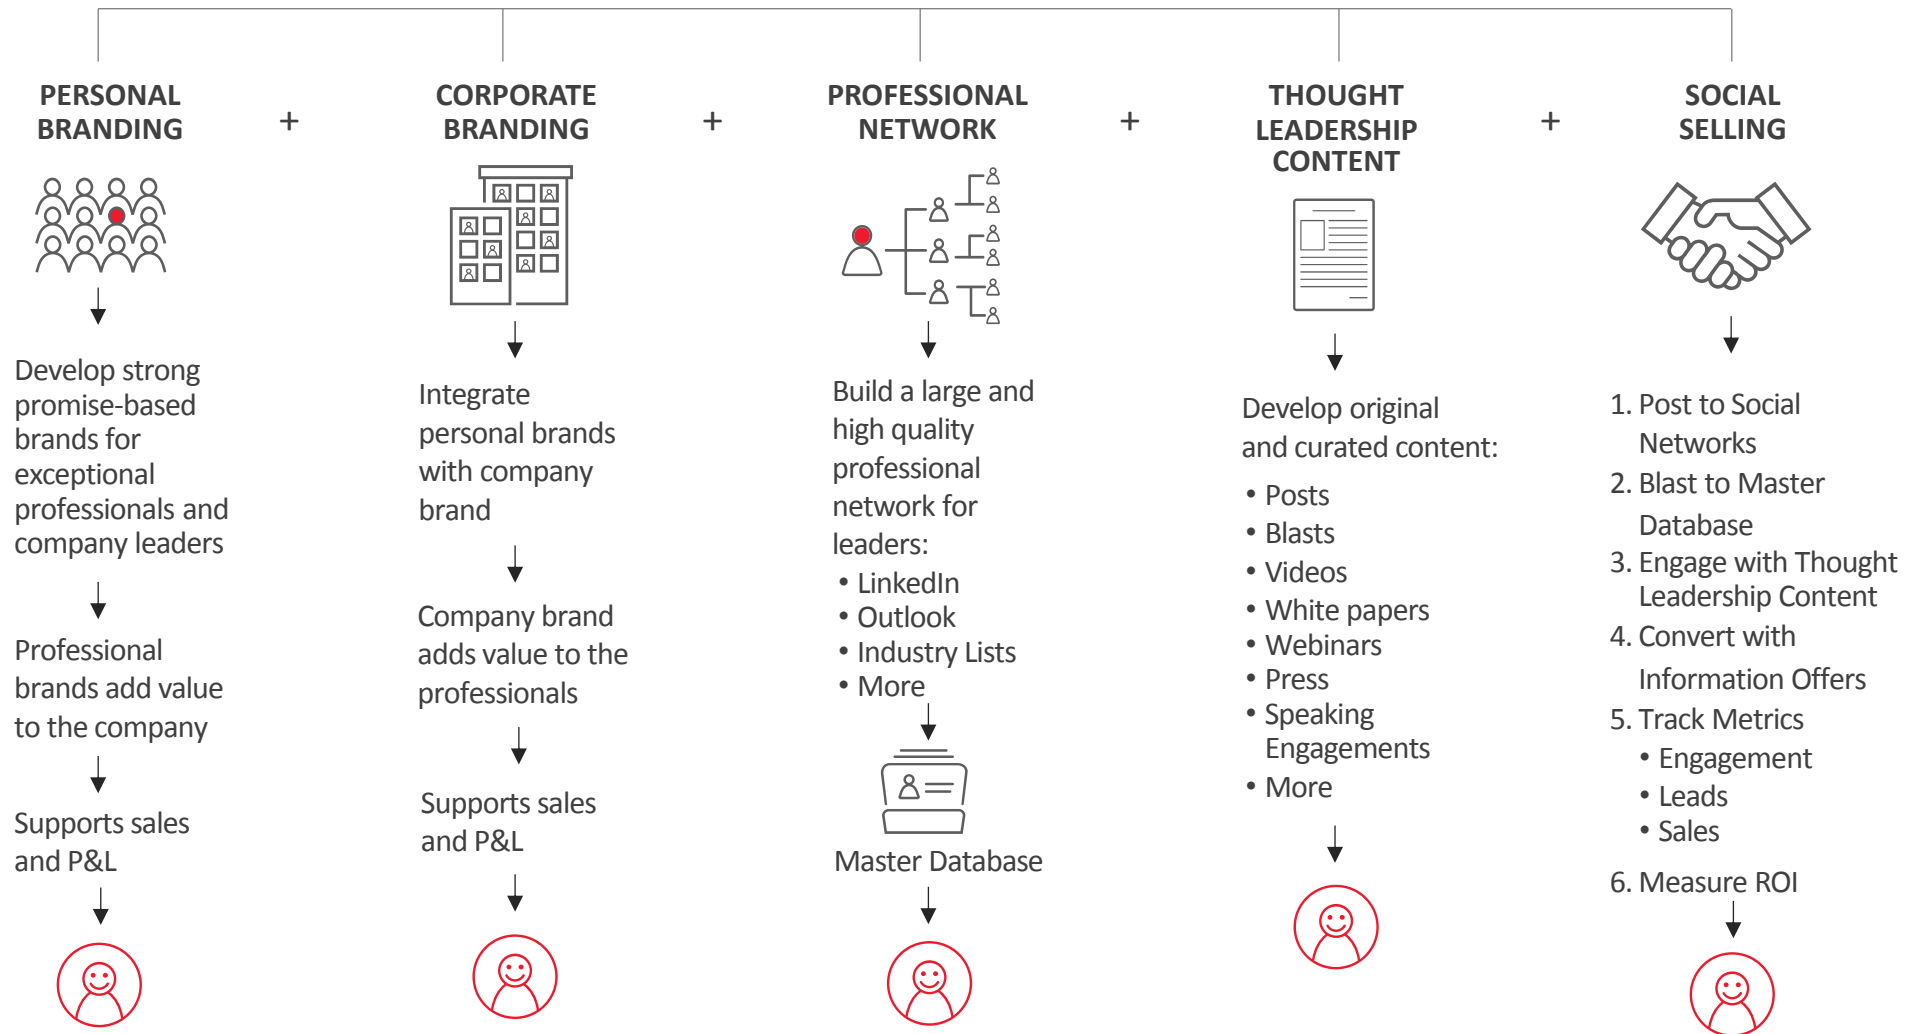

How Watermelon Social Works

Personal Branding and Social Selling

Contact George Stephan
george@stephanpartners.com | 917 848 7972
www.watermelonsocial.com