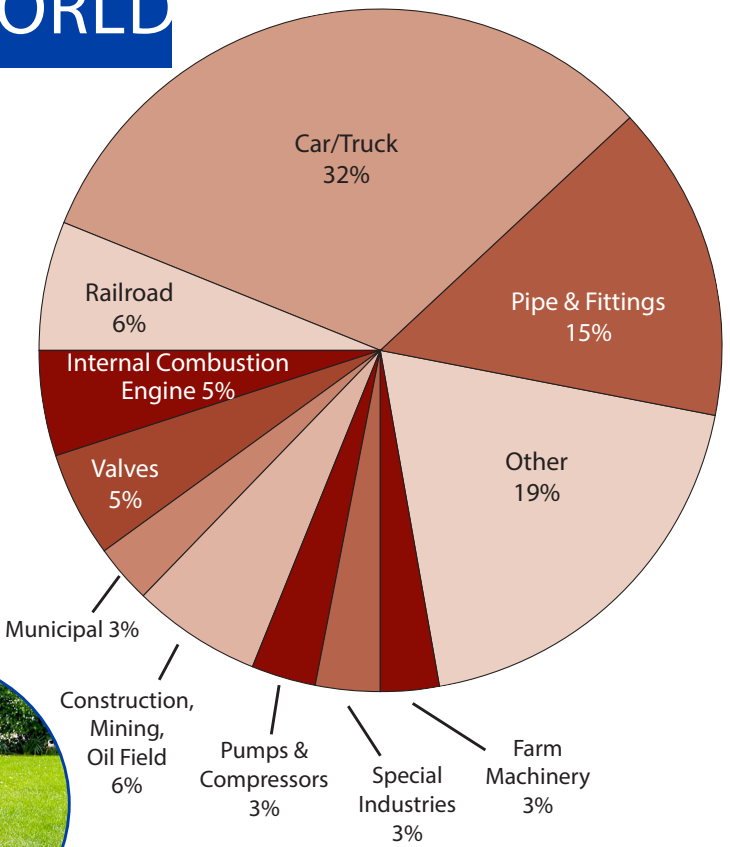

CASTINGS IN OUR WORLD

Did you know that in the middle of an average city you are never more than 10 ft. from a metal casting. Ninety percent of all manufactured goods rely on metal castings.

FIND A METALCASTER NEAR YOU