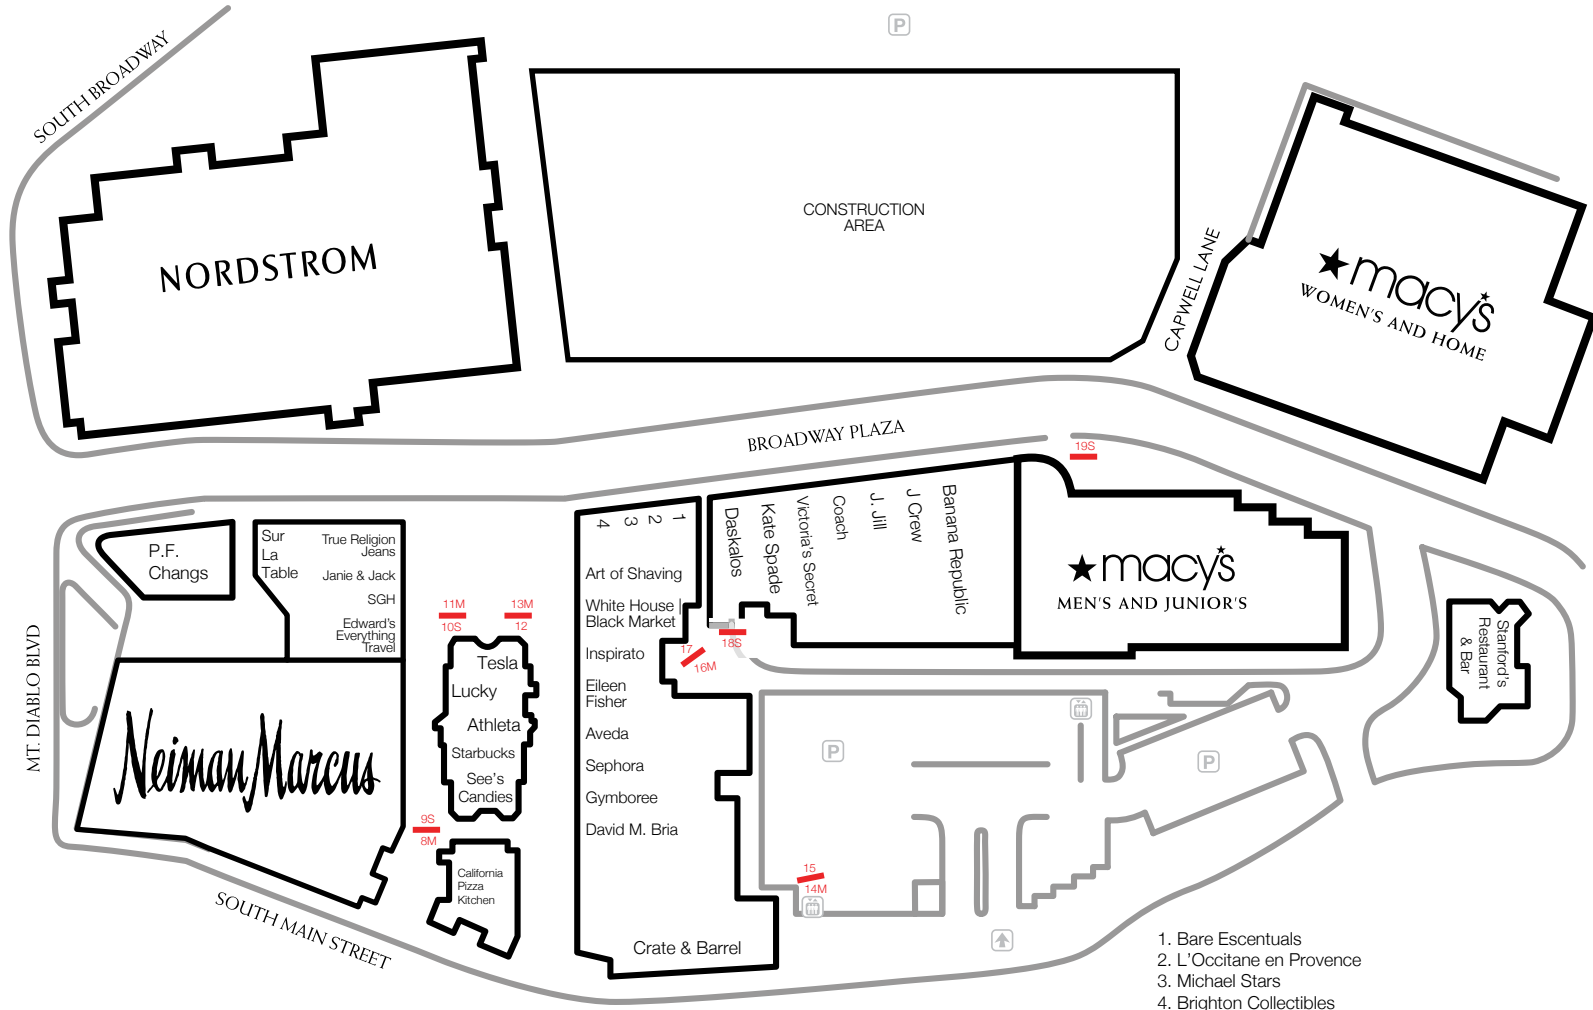

# Broadway Plaza

1276 Broadway Plaza, Walnut Creek, CA 94596

EYE panels on this sales map approximate scale and placement.  
Store locations and names are subject to change and are accurate as of the date below.

Last updated July 13, 2015

- M** Directory
- S** Scroller
-  Amplify

Specific stores are shown to highlight panel placement in the mall, for a complete store listing, please contact your sales rep.