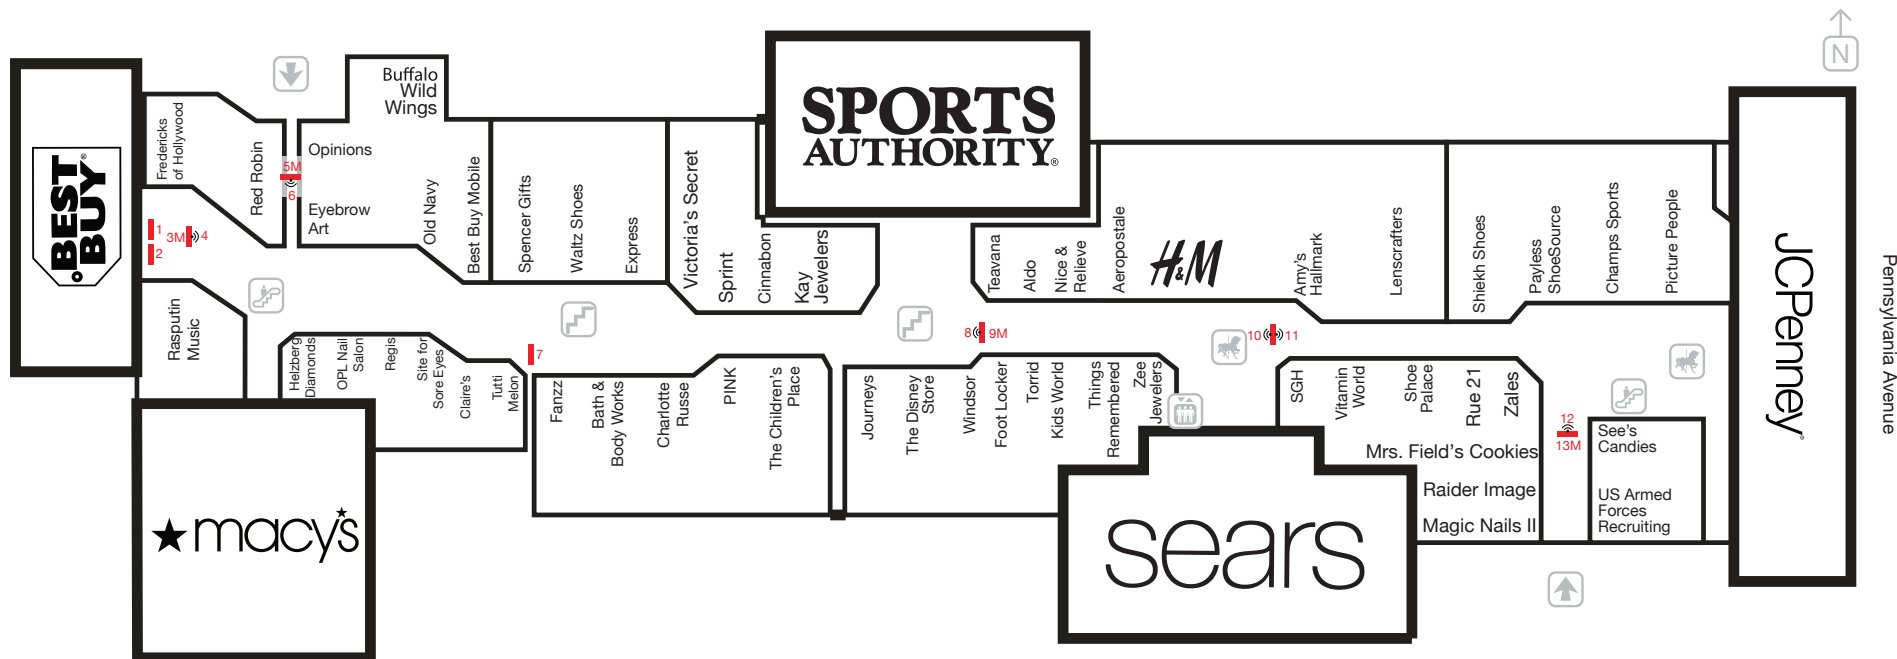

Solano Town Center

1350 Travis Boulevard, Fairfield, CA 94533

EYE panels on this sales map approximate scale and placement.
Store locations and names are subject to change and are accurate as of the date below.

Last updated July 13, 2015

- M** Directory
-  Amplify

Level 1

www.eyecorpmedia.com | Sales 877.393.6671

Solano Town Center

1350 Travis Boulevard, Fairfield, CA 94533

EYE panels on this sales map approximate scale and placement.
Store locations and names are subject to change and are accurate as of the date below.