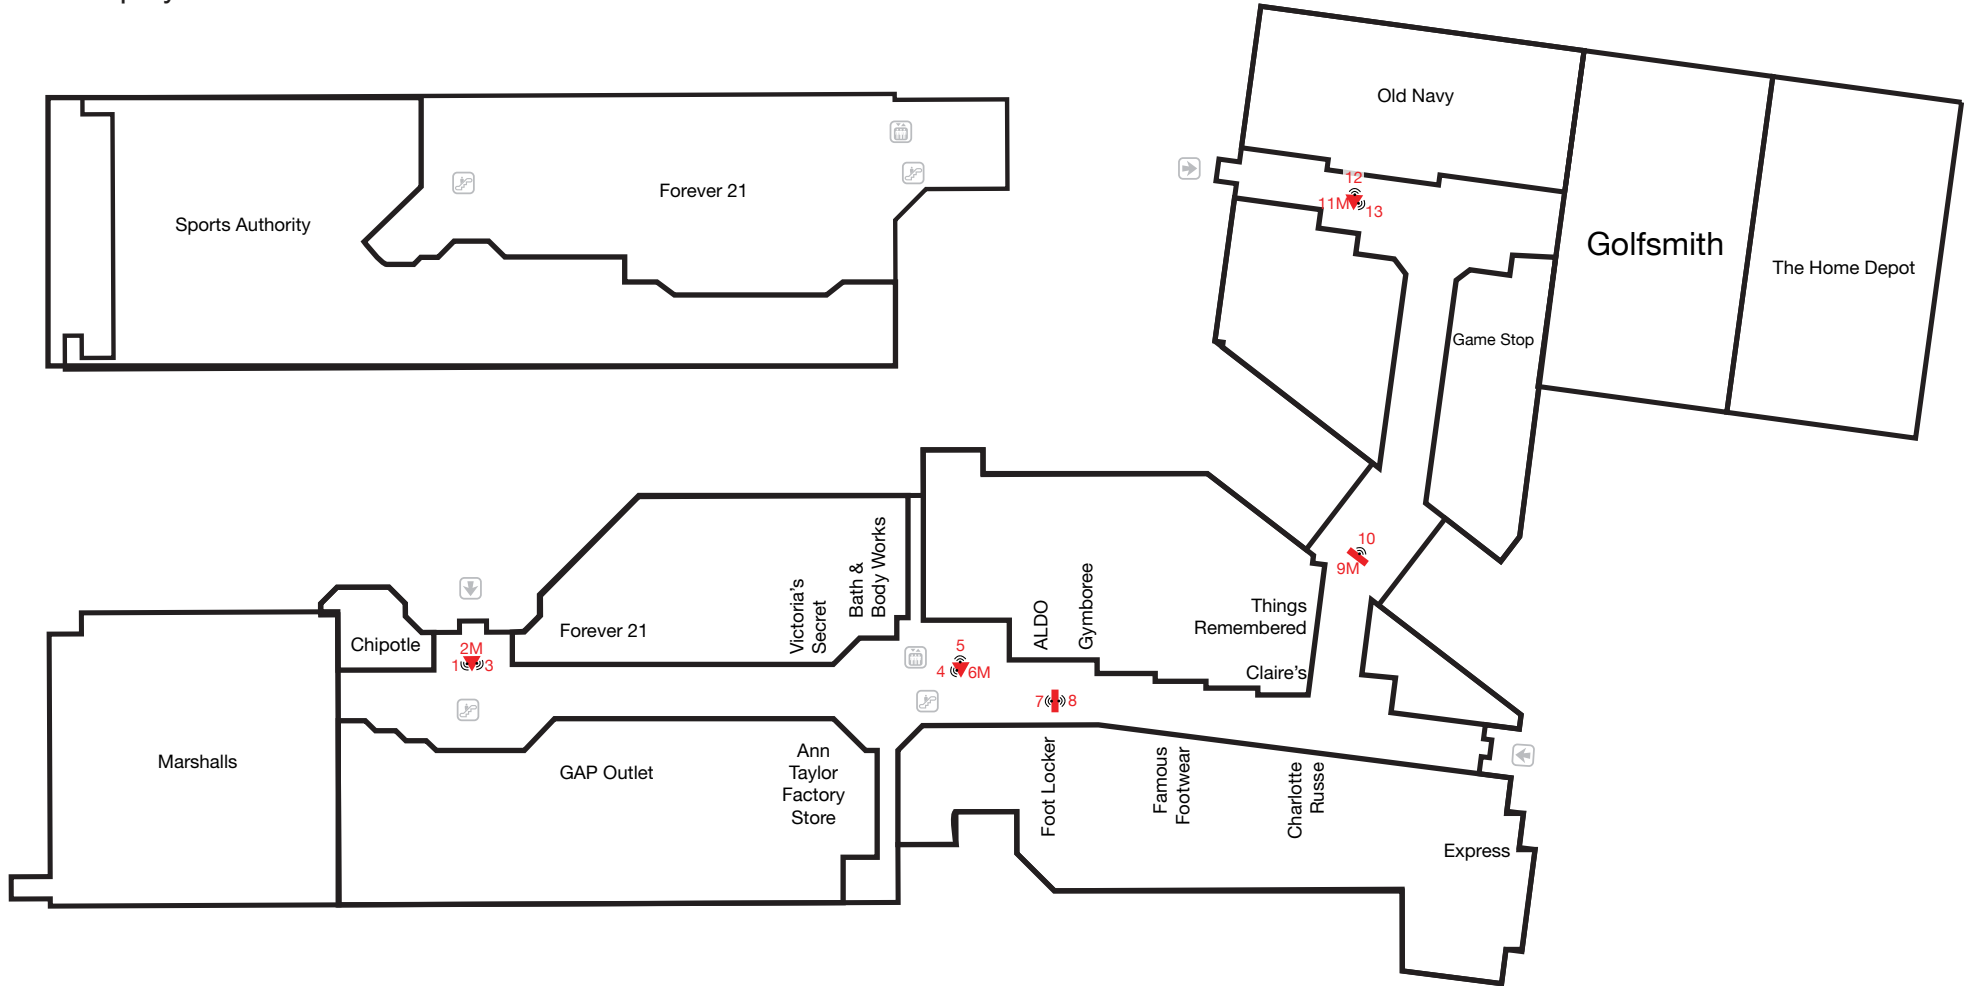

# The Arsenal Project

485 Arsenal St., Watertown, MA 02472

- M** Directory
-  Amplify

EYE panels on this sales map approximate scale and placement.  
Store locations and names are subject to change and are accurate as of the date below.

Last updated July 13, 2015

Specific stores are shown to highlight panel placement in the mall, for a complete store listing, please contact your sales rep.