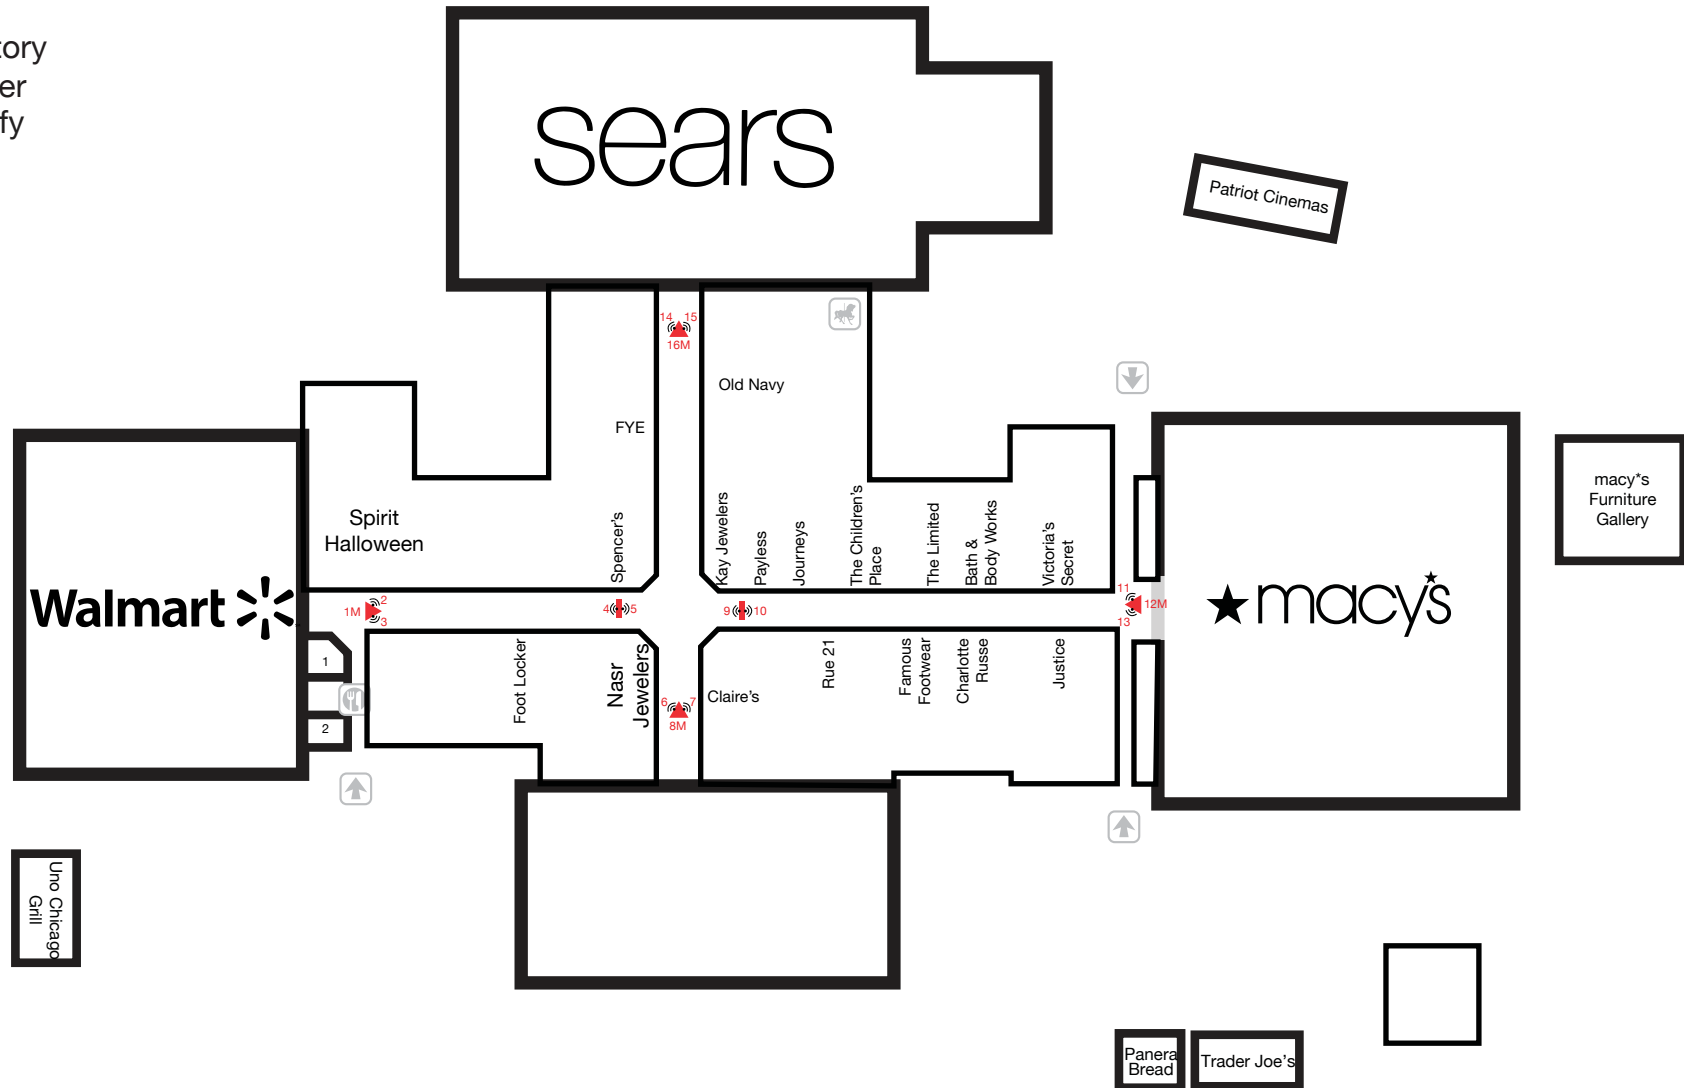

Hanover Mall

1775 Washington St., Hanover, MA 02339

- M** Directory
- S** Scroller
-  Amplify

EYE panels on this sales map approximate scale and placement.
Store locations and names are subject to change and are accurate as of the date below.

Last updated July 13, 2015

Specific stores are shown to highlight panel placement in the mall, for a complete store listing, please contact your sales rep.