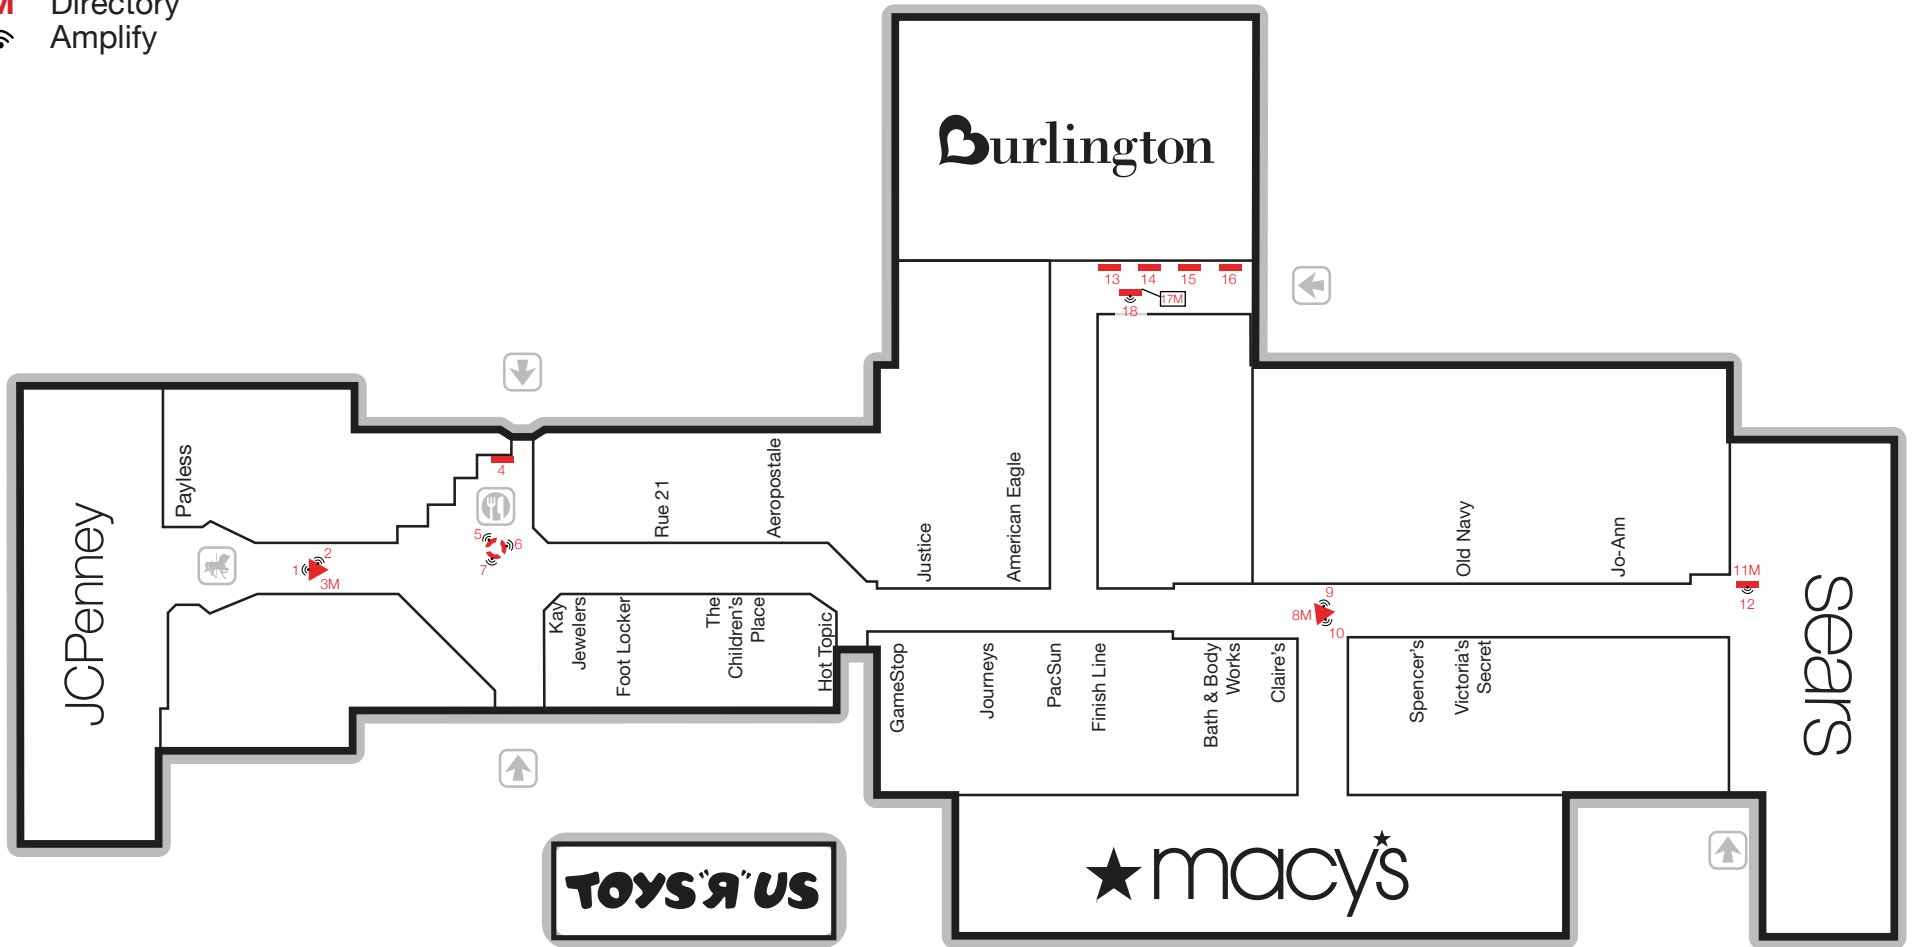

The Mall at Whitney Field

100 Commercial Rd., Leominster, MA 01453

EYE panels on this sales map approximate scale and placement.
Store locations and names are subject to change and are accurate as of the date below.

Last updated July 13, 2015

- M** Directory
-  Amplify

Specific stores are shown to highlight panel placement in the mall, for a complete store listing, please contact your sales rep.