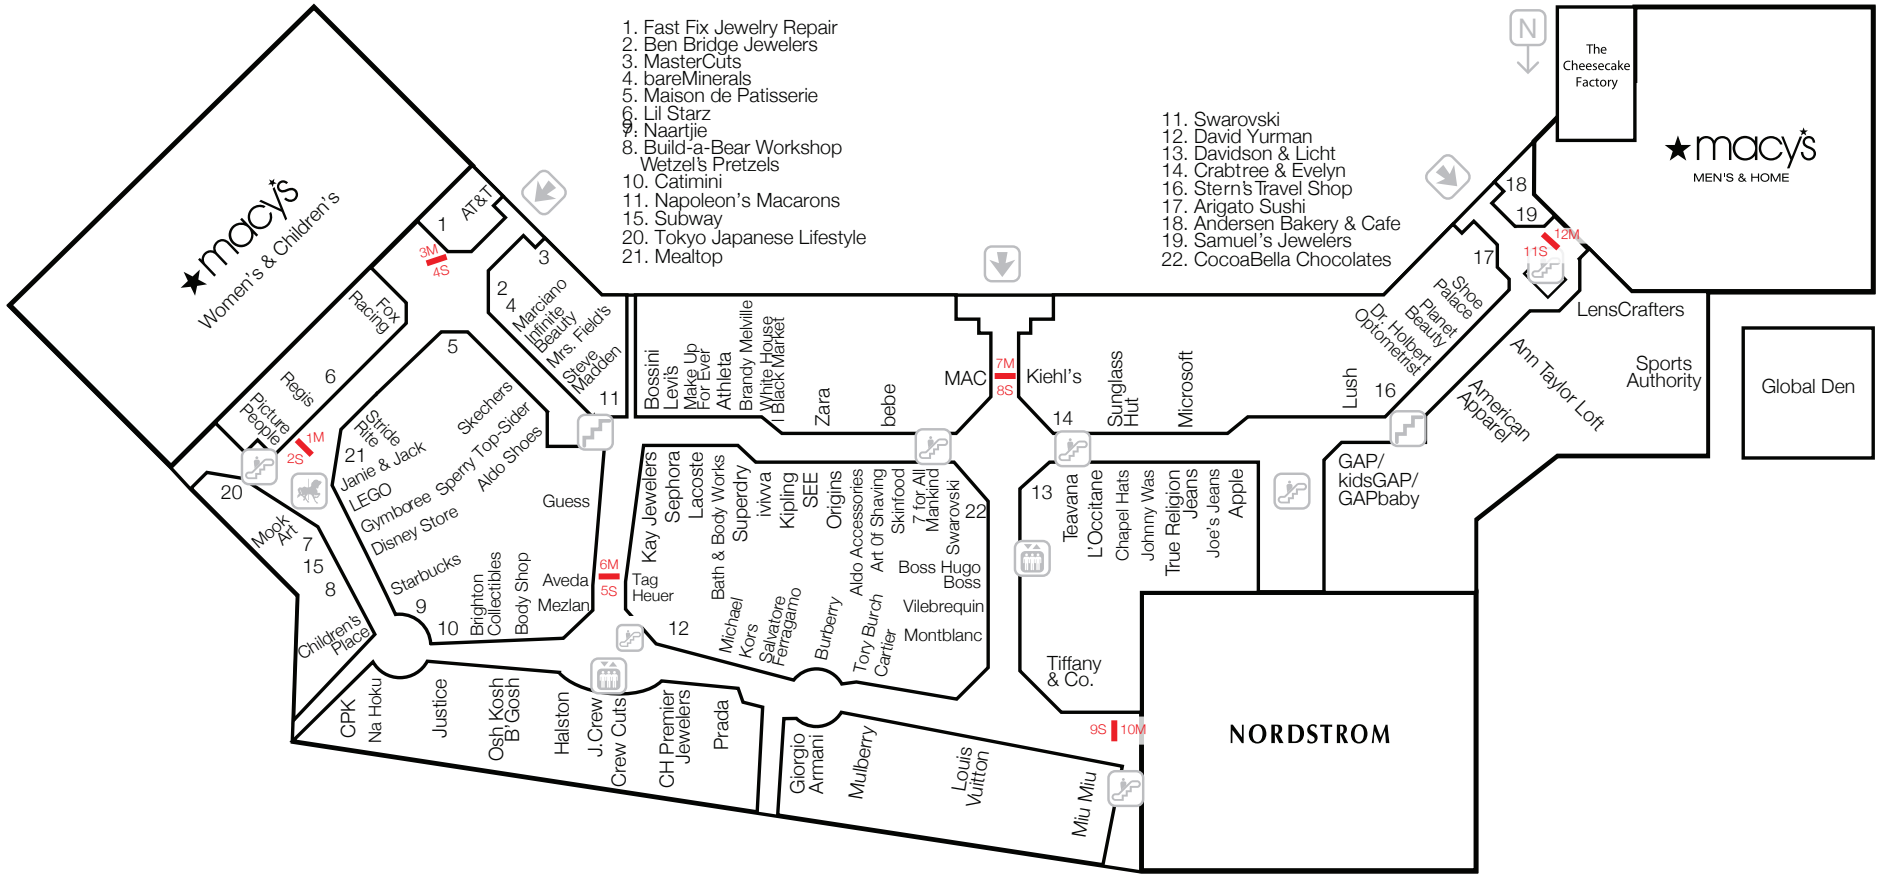

# Valley Fair

2855 Stevens Creek Blvd., Suite 2178, Santa Clara, CA 95050

EYE panels on this sales map approximate scale and placement.  
Store locations and names are subject to change and are accurate as of the date below.

Last updated March 25, 2016

**M** Directory  
**S** Scroller

Stevens Creek Blvd.

Last updated March 25, 2016

- M** Directory
- S** Scroller