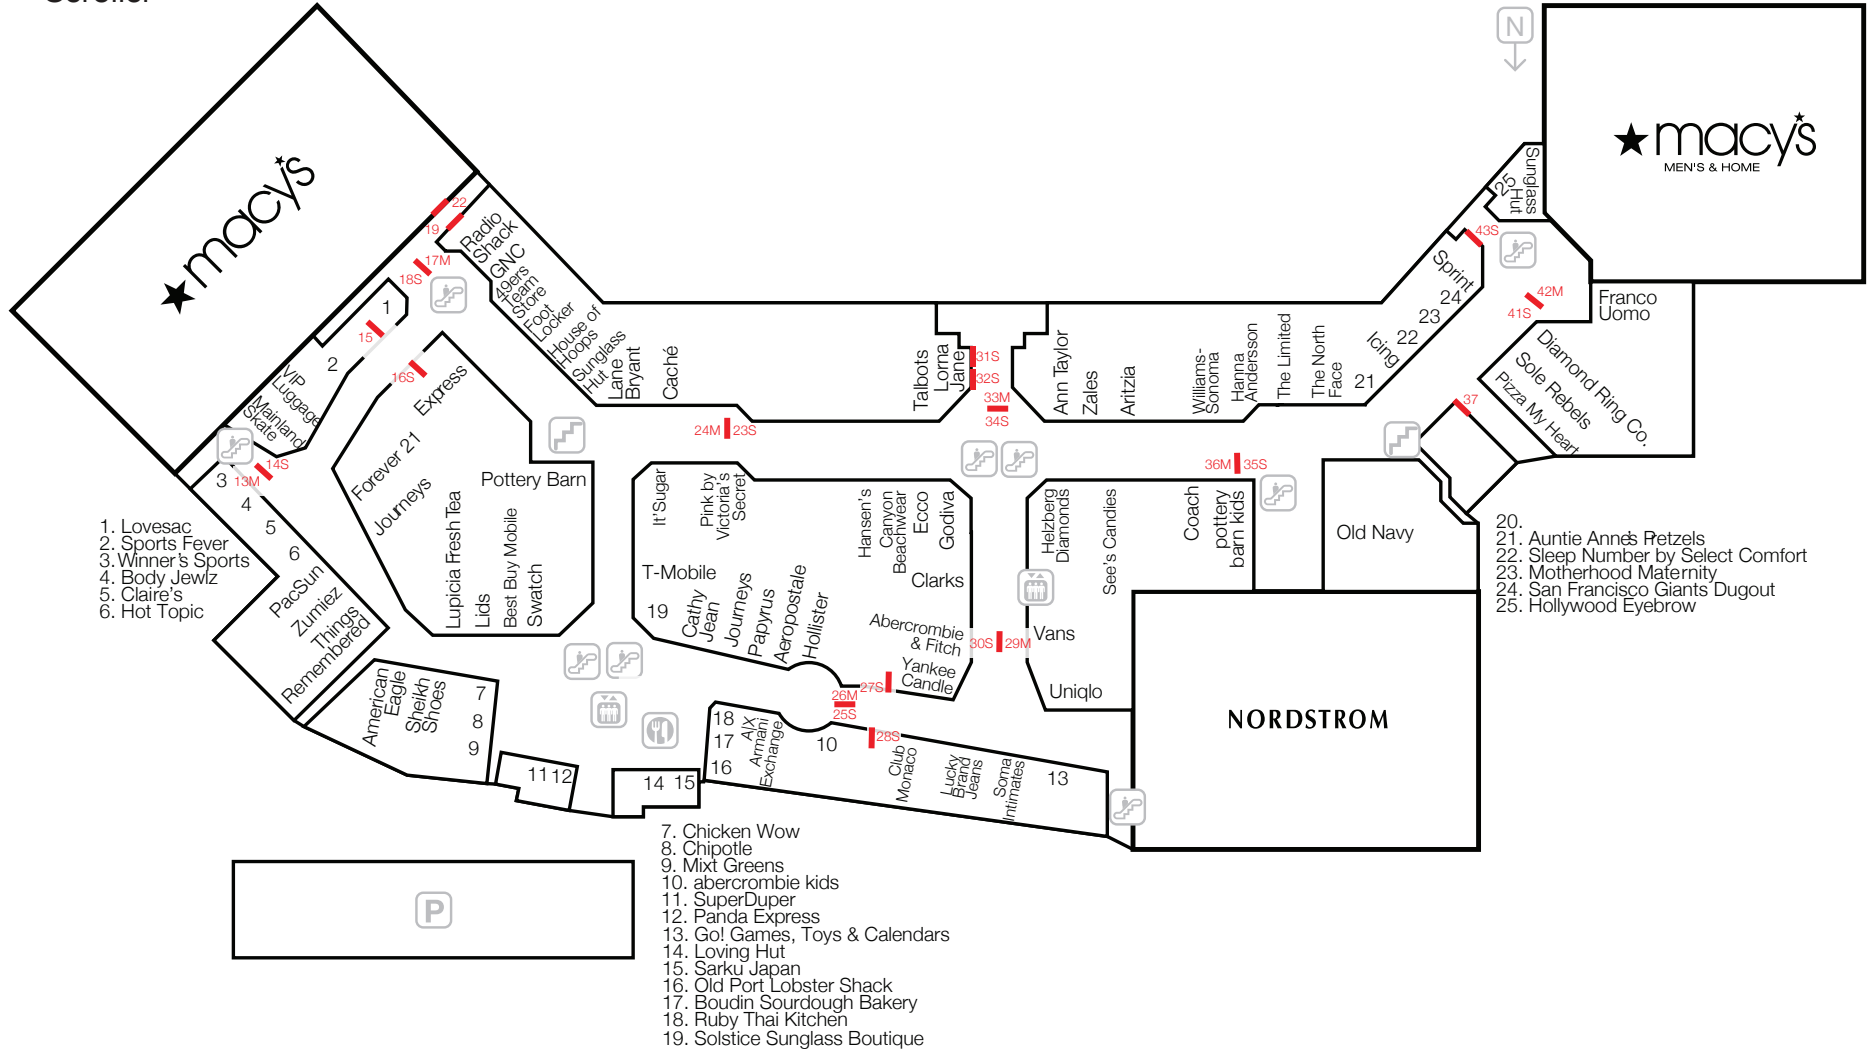

Last updated March 25, 2016

**M** Directory  
**S** Scroller

Stevens Creek Blvd.

# Valley Fair

2855 Stevens Creek Blvd., Suite 2178, Santa Clara, CA 95050

EYE panels on this sales map approximate scale and placement.  
Store locations and names are subject to change and are accurate as of the date below.

Last updated March 25, 2016

- M** Directory
- S** Scroller