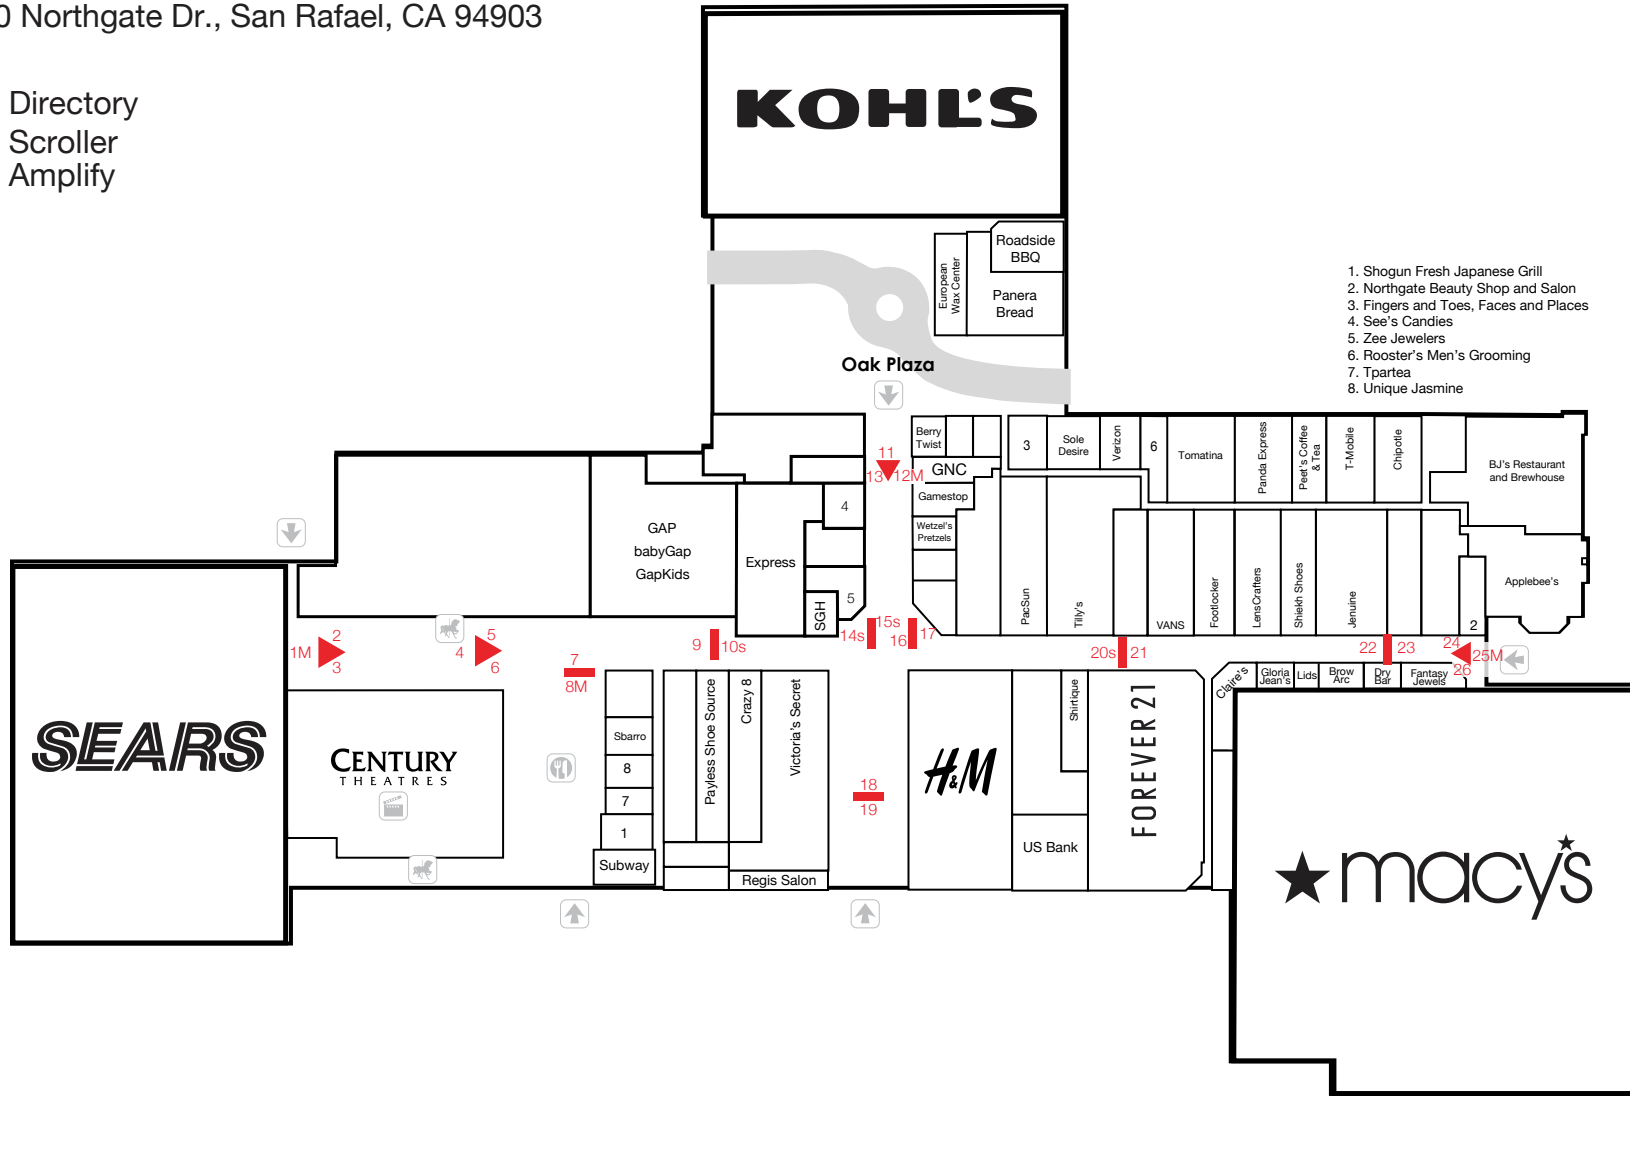

# Northgate

5800 Northgate Dr., San Rafael, CA 94903

- M** Directory
- S** Scroller
-  Amplify

EYE panels on this sales map approximate scale and placement.  
Store locations and names are subject to change and are accurate as of the date below.

Last updated June 20, 2016

1. Shogun Fresh Japanese Grill
2. Northgate Beauty Shop and Salon
3. Fingers and Toes, Faces and Places
4. See's Candies
5. Zee Jewelers
6. Rooster's Men's Grooming
7. Tpartea
8. Unique Jasmine