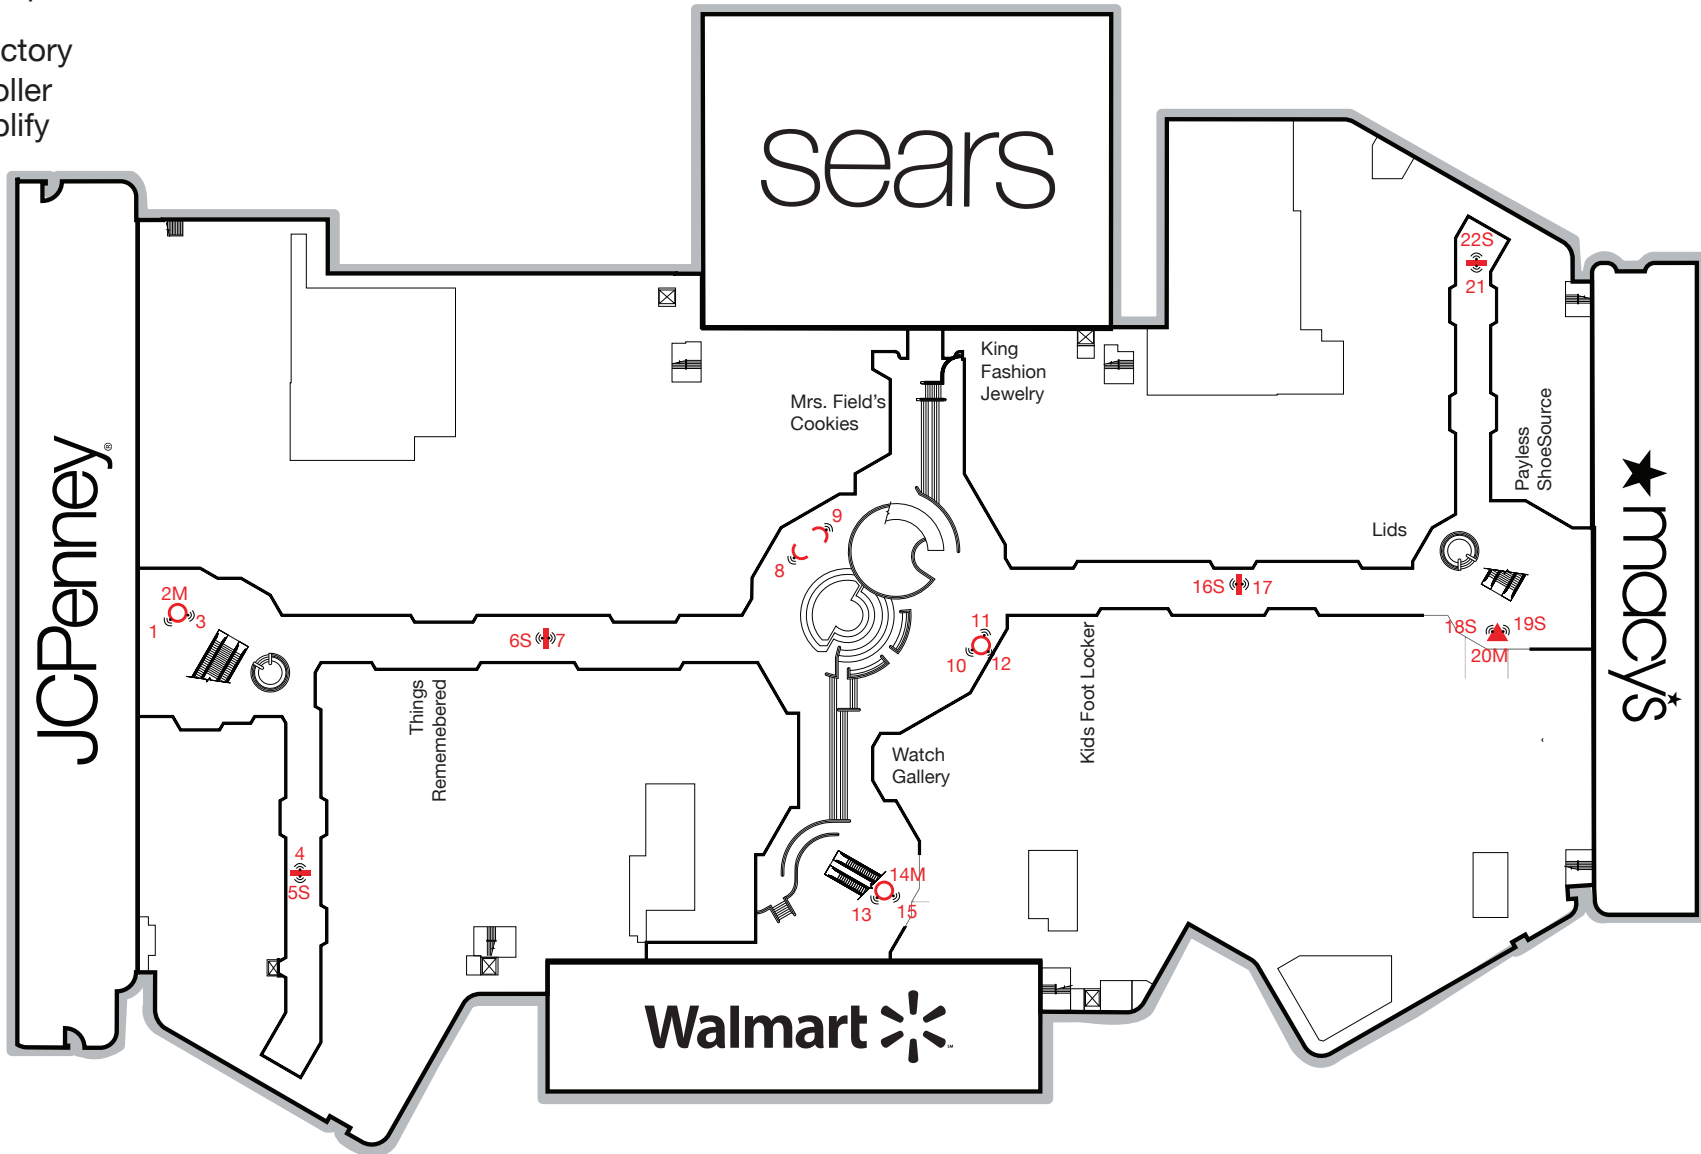

Hilltop Mall

2200 Hilltop Mall Road, Richmond, CA 94806

EYE panels on this sales map approximate scale and placement.
Store locations and names are subject to change and are accurate as of the date below.

Last updated July 13, 2015

- M** Directory
- S** Scroller
-  Amplify

Level 1

www.eyecorpmedia.com | Sales 877.393.6671

Hilltop Mall

2200 Hilltop Mall Road, Richmond, CA 94806

EYE panels on this sales map approximate scale and placement.
Store locations and names are subject to change and are accurate as of the date below.