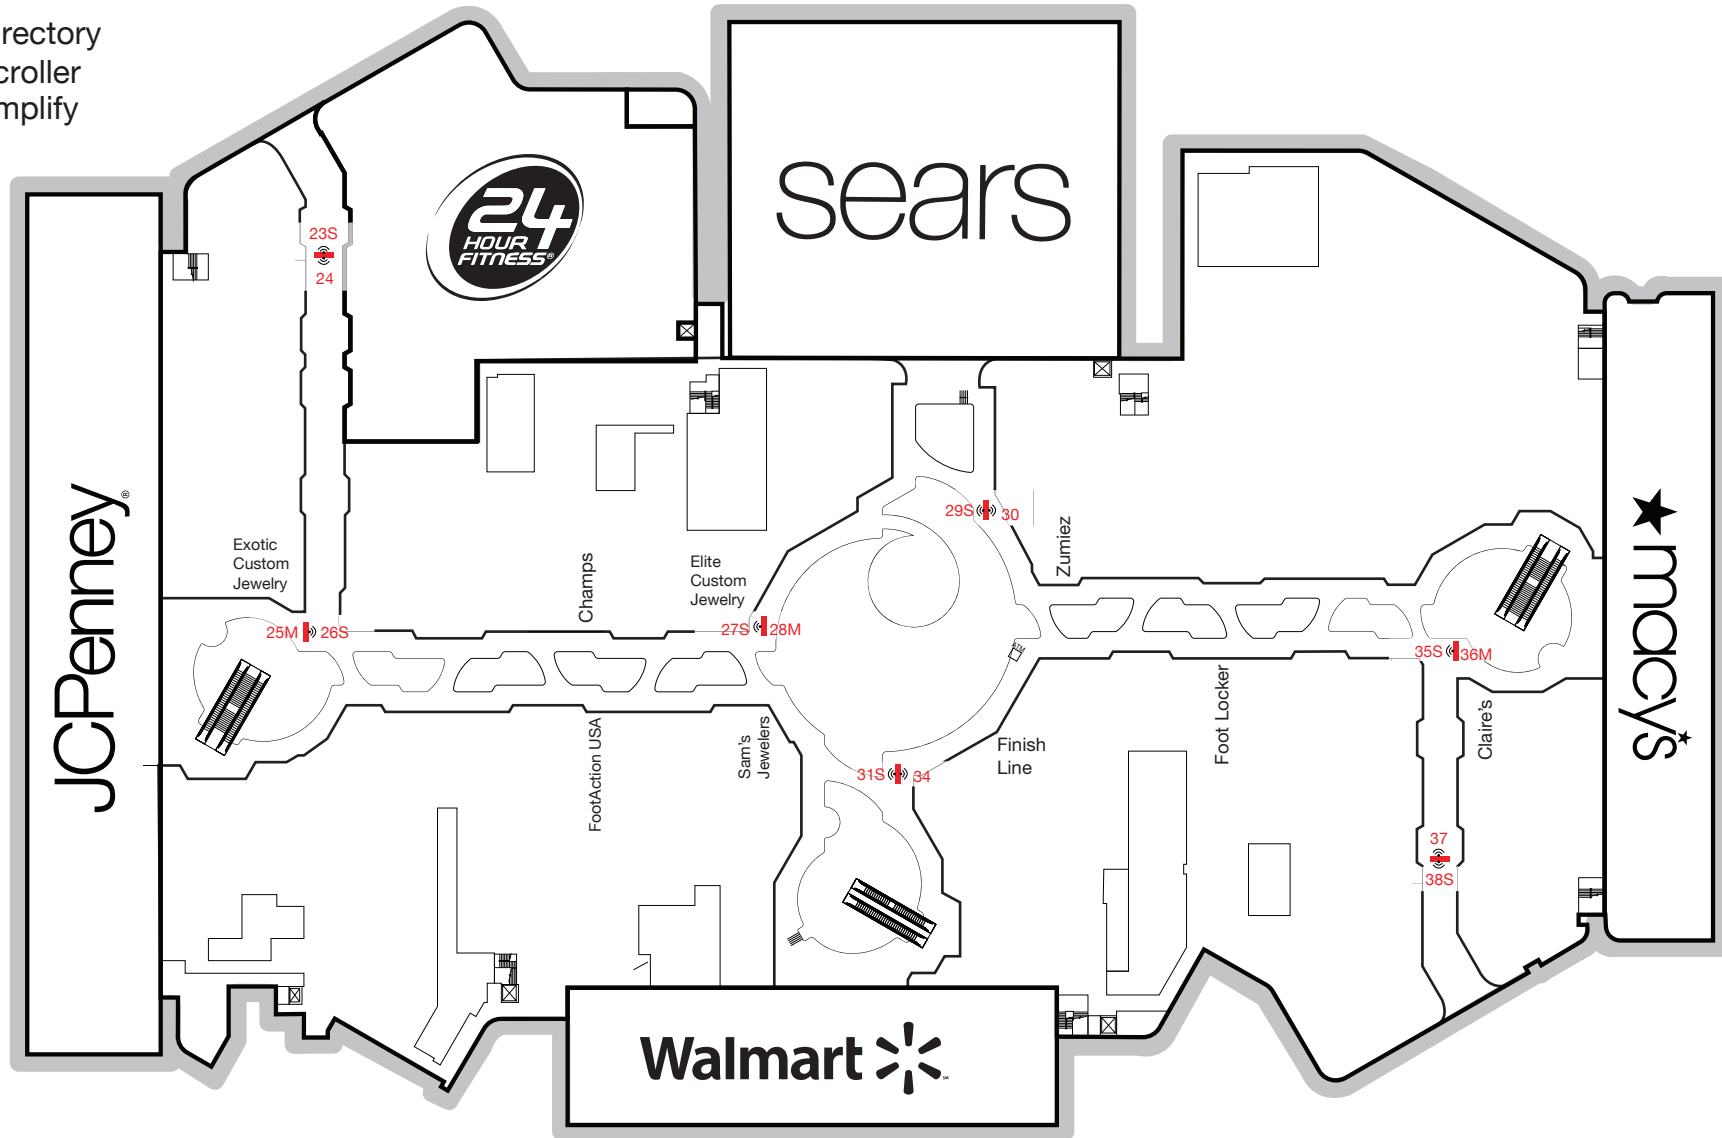

Hilltop Mall

2200 Hilltop Mall Road, Richmond, CA 94806

EYE panels on this sales map approximate scale and placement.
Store locations and names are subject to change and are accurate as of the date below.

Last updated July 13, 2015

- **M** Directory
- **S** Scroller
- Amplify

Level 2

www.eyecorpmedia.com | Sales 877.393.6671