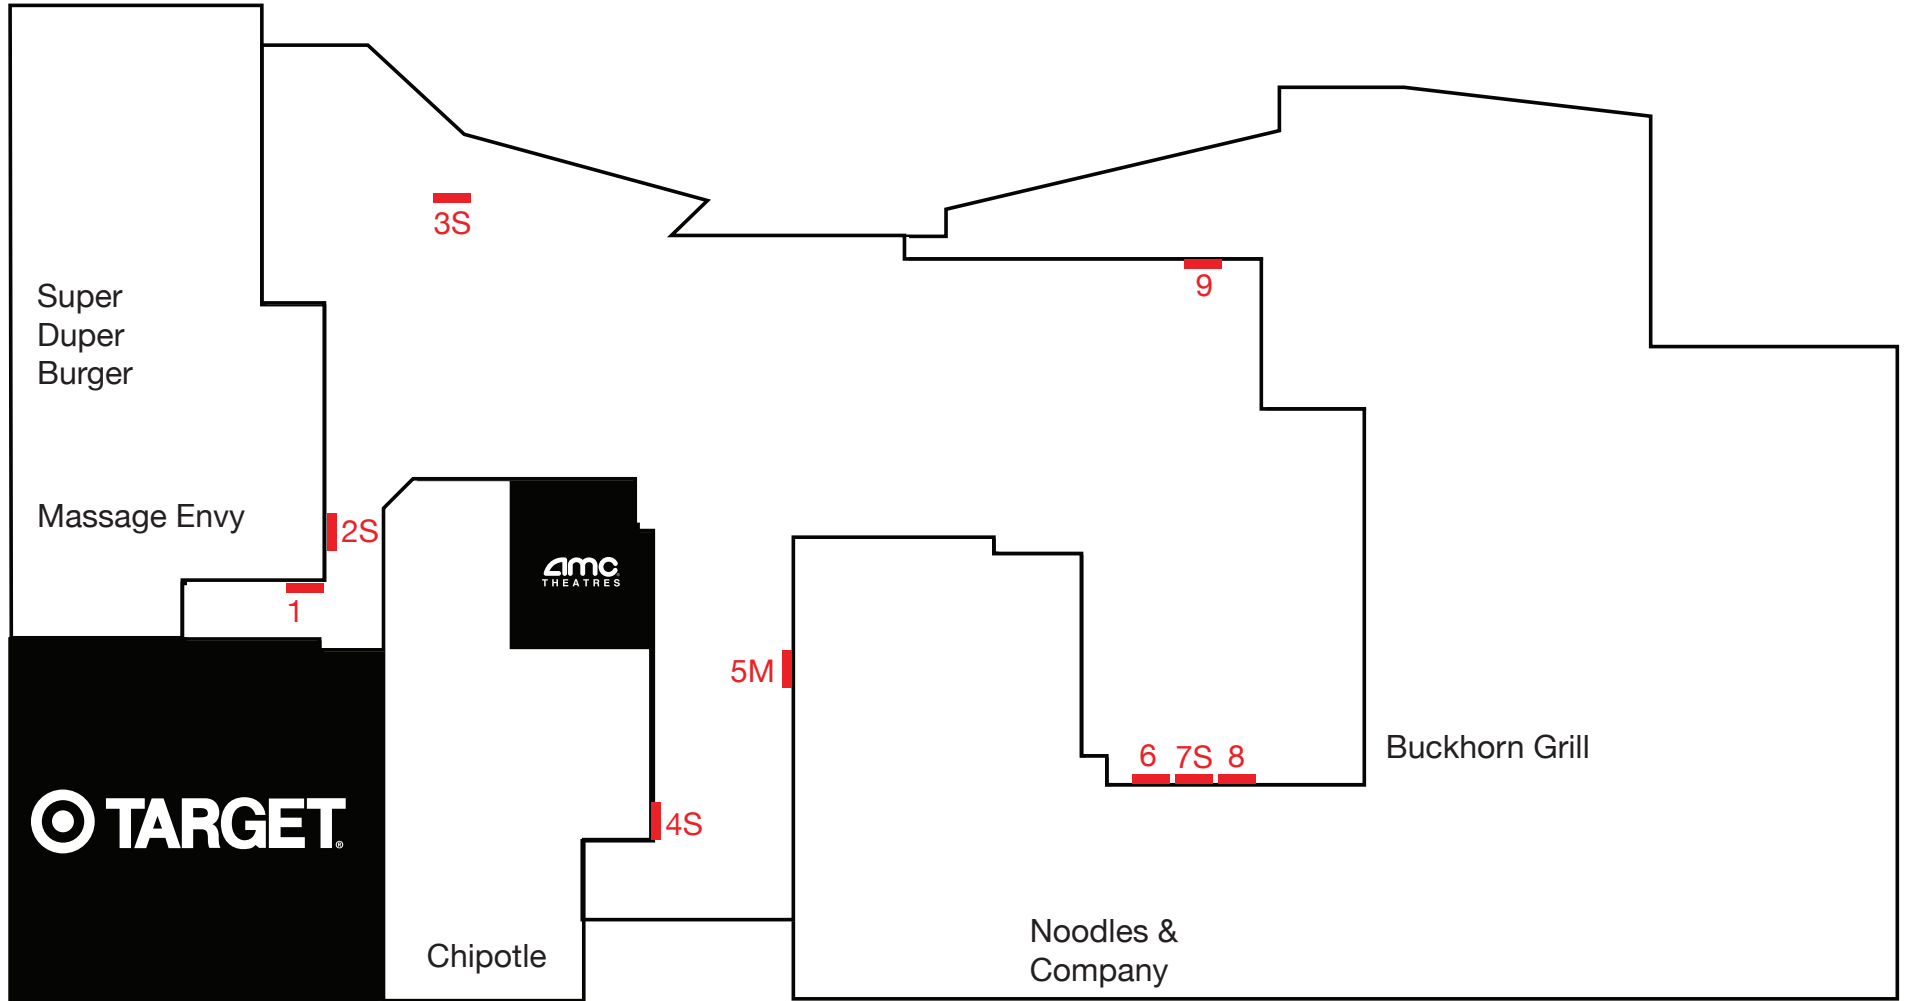

Metreon

101 4th St., San Francisco, CA 94103

EYE panels on this sales map approximate scale and placement.
Store locations and names are subject to change and are accurate as of the date below.

Last updated June 28, 2017

M Directory

Specific stores are shown to highlight panel placement in the mall, for a complete store listing, please contact your sales rep.

Level 1

www.eyecorpmedia.com | Sales 877.393.6671