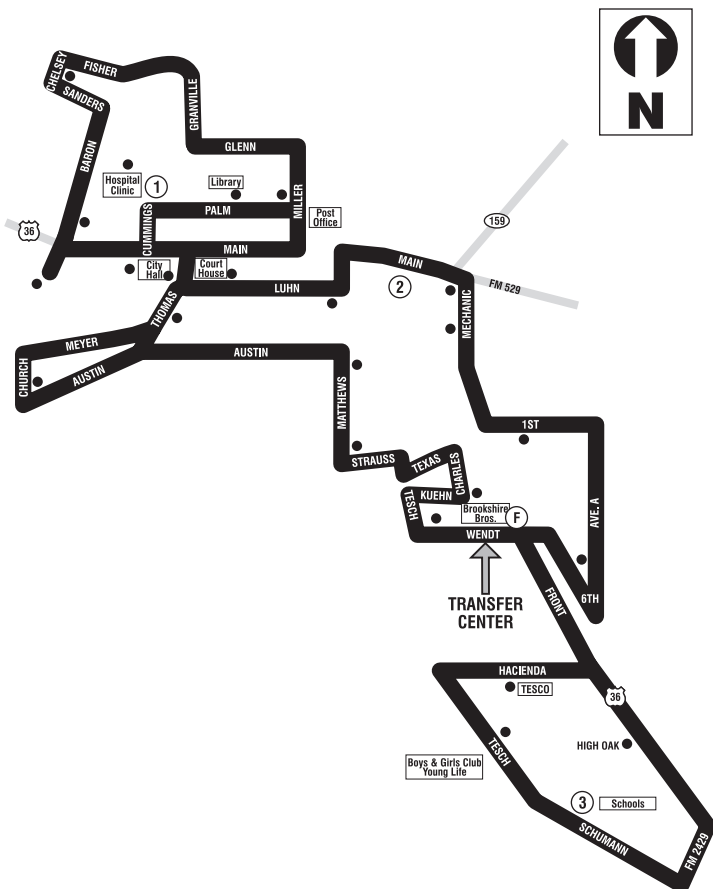

# BELLVILLE LOOP

## LOOP - LINK TO SEALY

FARES:

SEE FARES & TICKETS PAGE ON OUR WEBSITE:

[WWW.GOTRANSIT.ORG](http://WWW.GOTRANSIT.ORG)

BROOKSHIRE BROTHERS	HOSPITAL CLINIC	DOLLAR GENERAL	HIGH SCHOOL	BROOKSHIRE BROTHERS	WAL-MART SS
<b>F</b>	<b>1</b>	<b>2</b>	<b>3</b>	<b>F</b>	<b>A</b>
6:30	7:00	7:10	7:20	7:30	8:00
8:30	8:45	9:00	9:15	9:30	10:00
10:30	10:45	11:00	11:15	11:30	12:00
12:30	12:45	1:00	1:15	1:30	2:00
2:30	2:45	3:00	3:15	3:30	4:00
4:30	4:45	5:00	5:15	5:30	