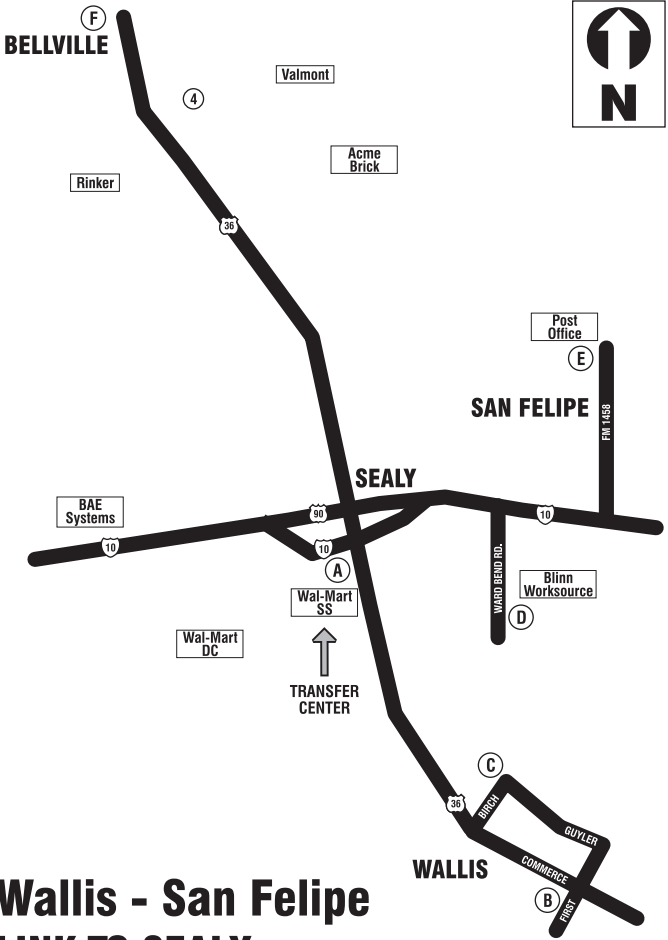

# AUSTIN COUNTY

## Wallis - San Felipe LINK TO SEALY

FARES:

SEE FARES & TICKETS PAGE ON OUR WEBSITE:  
[WWW.GOTRANSIT.ORG](http://WWW.GOTRANSIT.ORG)

WALLIS FOOD MART	WALLIS CITY HALL	WAL-MART SS TC	BLINN WORK- SOURCE	SAN FELIPE POST OFFICE	WAL-MART SS TC
<b>(B)</b>	<b>(C)</b>	<b>(A)</b>	<b>(D)</b>	<b>(E)</b>	<b>(A)</b>
7:30	7:35	8:00	8:10	8:20	8:30
8:55	9:00	9:25	9:35	9:45	10:00
10:25	10:30	11:00	11:10	11:20	11:30
11:55	12:00	12:25	12:35	12:45	1:00
1:25	1:30	2:00	2:10	2:20	2:30
2:55	3:00	3:25	3:35	3:45	4:00
4:25	4:30	4:55	5:05	5:15	5:25