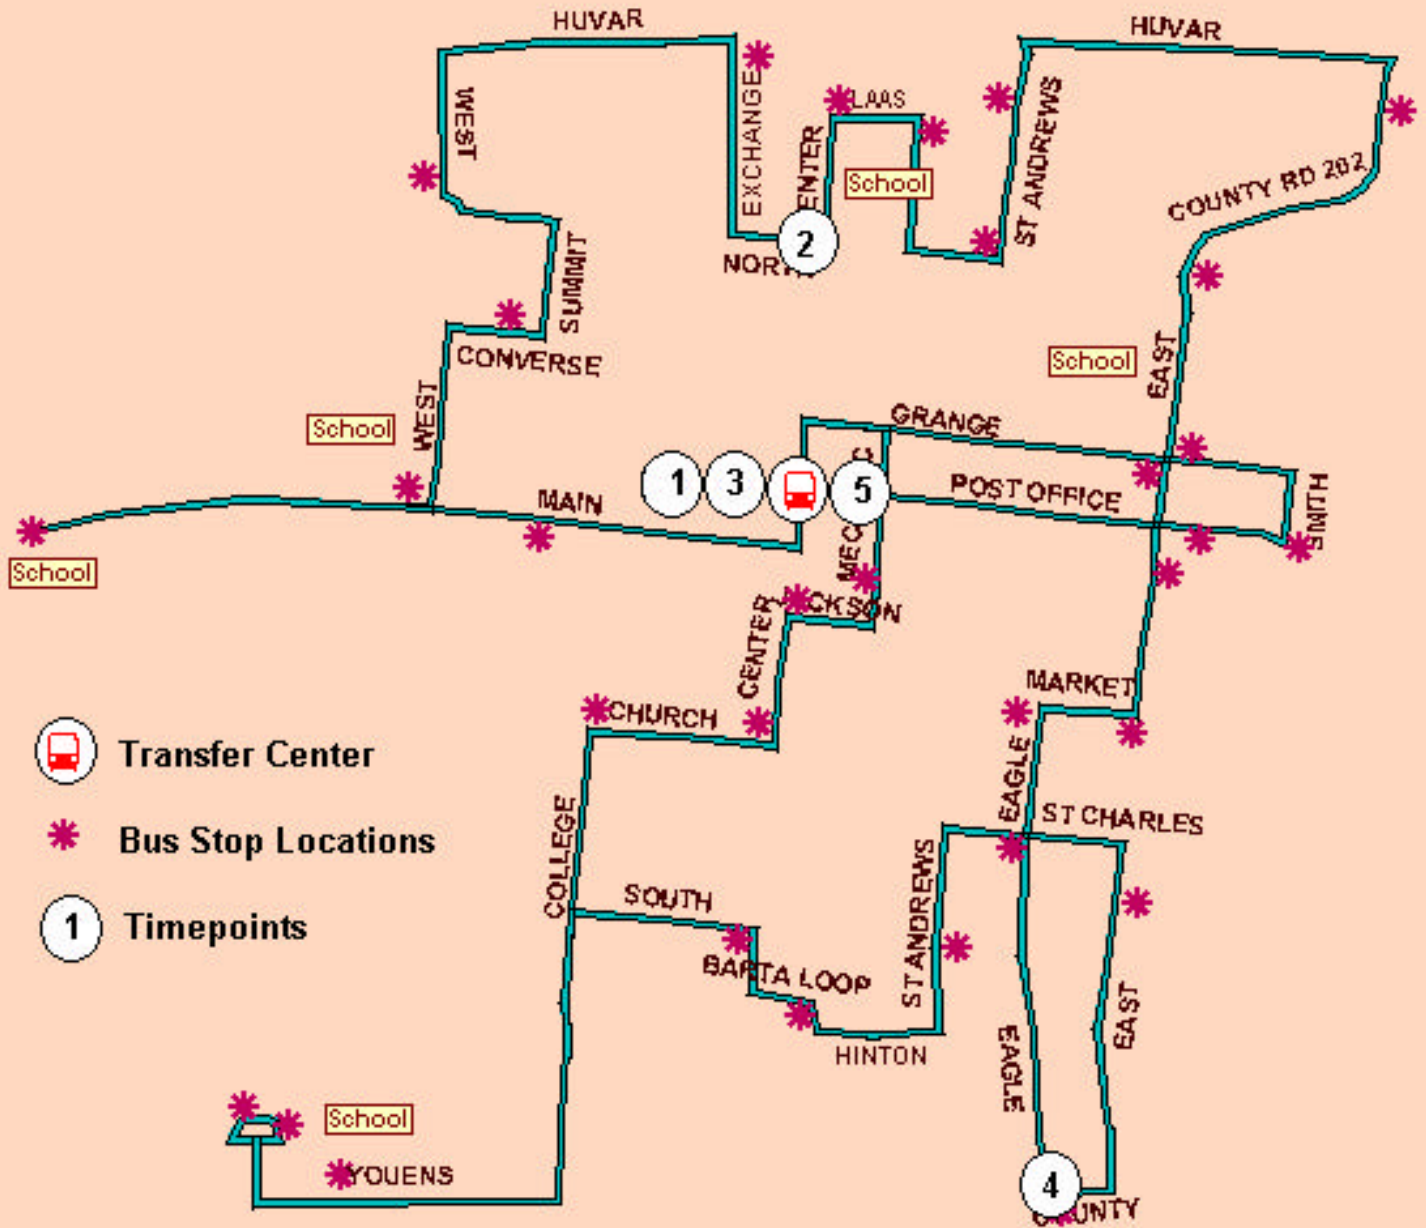

Colorado Valley Transit
PO Box 940 - 108 Cardinal Lane (FM 806)
Columbus, Texas 78934
979-732-6281 - 979-732-6283