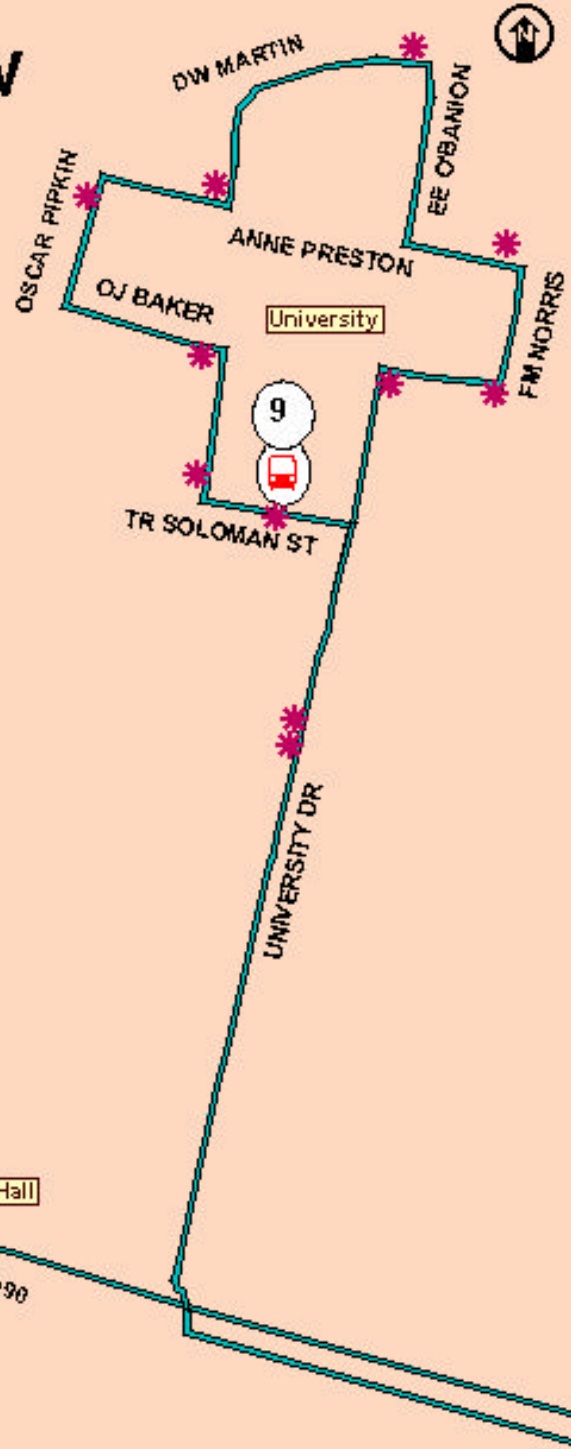

Getting You Where Your Need to Go!

WALLER COUNTY

Outbound Prairie View

Transfer Center

Bus Stop Locations

Timepoints

Colorado Valley Transit
POBox940 - 108 Cardinal Lane (FM 806)
Columbus, Texas 78934
979-732-6281 - 979-732-6283

Getting You Where Your Need to Go!

WALLER COUNTY

Prairie View/University- Outbound					
Weekday			Weekend		
7	8	9	7	8	9
Pine Isl'd /Meadows	Shady Oaks	Prairie Vw /University	Pine Isl'd /Meadows	Shady Oaks	Prairie Vw /University
7:40	7:50	8:00	8:00	8:10	8:20
8:35	8:45	8:55	8:35	8:45	8:55
9:25	9:35	9:45	9:55	10:05	10:10
10:45	10:55	11:05	10:50	11:00	11:10
11:50	12:05	12:10	11:20	11:30	11:40
12:25	12:35	12:45	11:55	12:05	12:15
13:30	13:40	13:50	12:40	12:50	13:00
14:45	14:55	15:05	13:55	14:05	14:10
15:50	16:00	16:10	14:55	15:05	15:15
16:20	16:30	16:40	15:20	15:30	15:40
17:45	17:55	18:05	16:00	16:10	16:20
19:10	19:15	19:25	16:40	16:55	17:05
20:05	20:10	20:20	18:00	18:10	18:20
20:30	20:40	20:50	19:05	19:10	19:25
21:45	21:55	22:05	19:20	19:30	19:40
23:30	23:40	23:55	20:10	20:20	20:30
			20:45	20:55	21:05
			21:55	22:05	22:15
			23:20	23:30	23:40