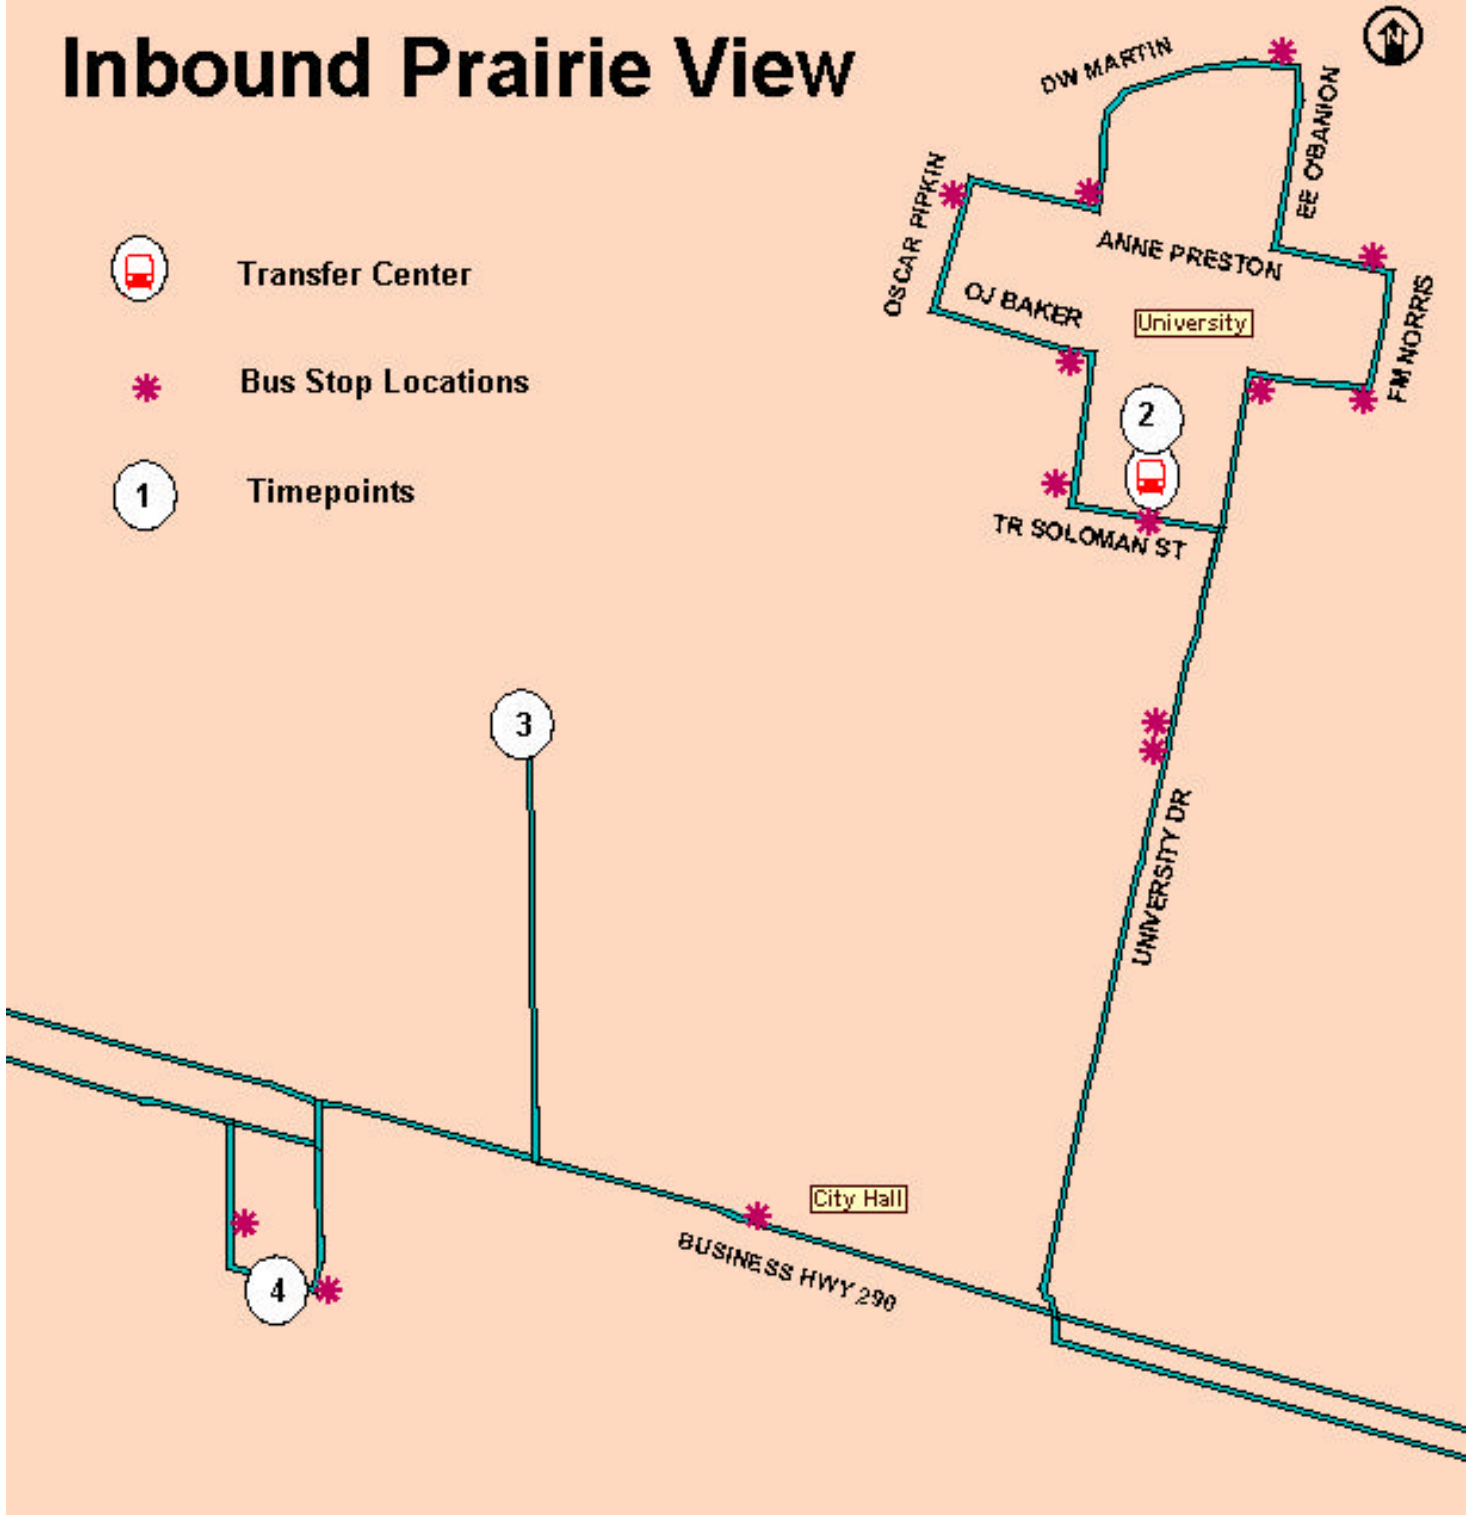

WALLER COUNTY

Inbound Prairie View

Transfer Center

Bus Stop Locations

Timepoints

Colorado Valley Transit
PO Box 940 - 108 Cardinal Lane (FM 806)
Columbus, Texas 78934
979-732-6281 - 979-732-6283

Getting You Where Your Need to Go!

WALLER COUNTY

Prairie View/University- Inbound					
Weekday			Weekend		
2	3	4	2	3	4
Prairie Vw /University	Shady Oaks	Pine Isl'd /Meadows	Prairie Vw /University	Shady Oaks	Pine Isl'd /Meadows
			6:55	7:05	7:10
5:55	6:05	6:10	7:30	7:40	7:45
7:40	7:50	7:55	8:05	8:10	8:15
8:25	8:35	8:40	8:50	9:00	9:05
9:25	9:35	9:40	9:25	9:35	9:40
10:10	10:20	10:25	10:40	10:50	10:55
11:40	11:50	11:55	11:40	11:50	11:55
12:40	12:50	12:55	12:10	12:20	12:25
13:15	13:25	13:30	12:45	12:55	13:00
14:10	14:20	14:25	13:30	13:40	13:45
15:40	15:50	15:55	14:40	14:50	14:55
16:40	16:50	16:55	15:45	15:55	16:00
17:10	17:20	17:25	16:10	16:20	16:25
18:40	18:50	18:55	16:50	17:00	17:05
19:55	20:05	20:10	17:35	17:45	17:50
21:25	21:35	21:40	18:50	19:00	19:05
			19:55	20:05	20:10
			20:10	20:20	20:25
			21:30	21:40	21:45