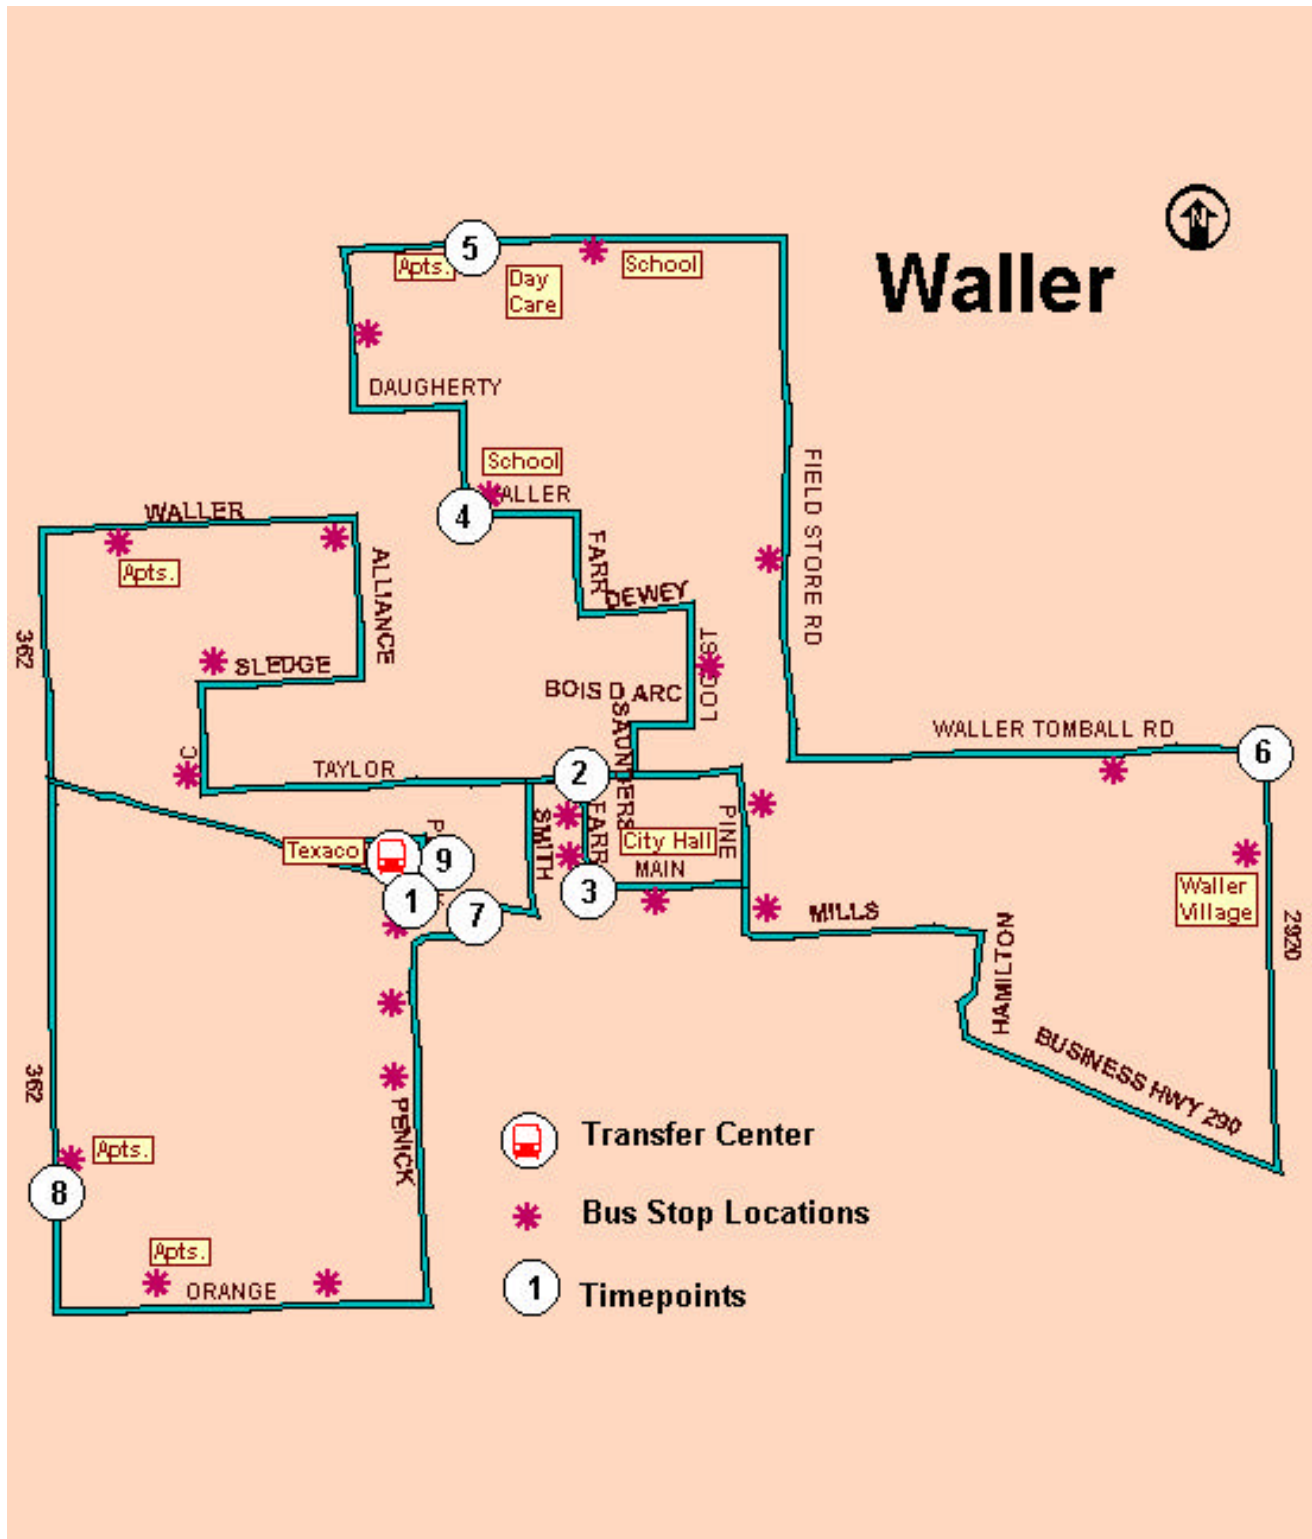

Getting You Where Your Need to Go!

WALLER COUNTY

Colorado Valley Transit
POBox940 - 108 Cardinal Lane (FM 806)
Columbus, Texas 78934
979-732-6281 - 979-732-6283

Getting You Where Your Need to Go!

WALLER COUNTY

WALLER LOOP								Weekday
1	2	3	4	5	6	7	8	9
Hwy 290/ Pennick	Taylor Farr Clinic	City Hall	Waller Key Sch	Brezeal Key Apts	Waller Village Ctr	Washing' n Pen'k Cl'c	FM 362 Pecan Apt	Hwy 290/ Pennick
7:00	7:10	7:12	7:17	7:22	7:30	7:40	7:45	8:00
8:00	8:10	8:12	8:17	8:22	8:30	8:40	8:45	9:00
9:00	9:10	9:12	9:17	9:22	9:30	9:40	9:45	10:00
10:00	10:10	10:12	10:17	10:22	10:30	10:40	10:45	11:00
11:00	11:10	11:12	11:17	11:22	11:30	11:40	11:45	12:00
12:00	12:10	12:12	12:17	12:22	12:30	12:40	12:45	13:00
13:00	13:10	13:12	13:17	13:22	13:30	13:40	13:45	14:00
14:00	14:10	14:12	14:17	14:22	14:30	14:40	14:45	15:00
15:00	15:10	15:12	15:17	15:22	15:30	15:40	15:45	16:00
16:00	16:10	16:12	16:17	16:22	16:30	16:40	16:45	17:00
17:00	17:10	17:12	17:17	17:22	17:30	17:40	17:45	18:00