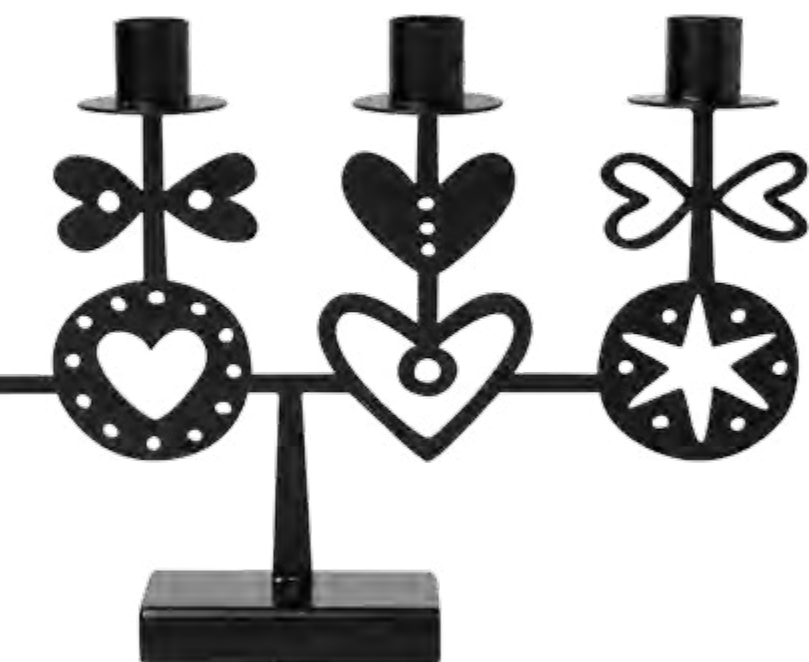

4 HEARTS

HEARTS 4 *NEW*
big candle holder (h22, w35 cm) Red 910791

HEARTS ON LINE NEW

big candle holder (h30, w7,5 cm)
Red 910793 Black 910792

HEARTS 4 NEW

big candle holder (h22, w35 cm) Black 910790

6 CIRCLES ^{NEW}