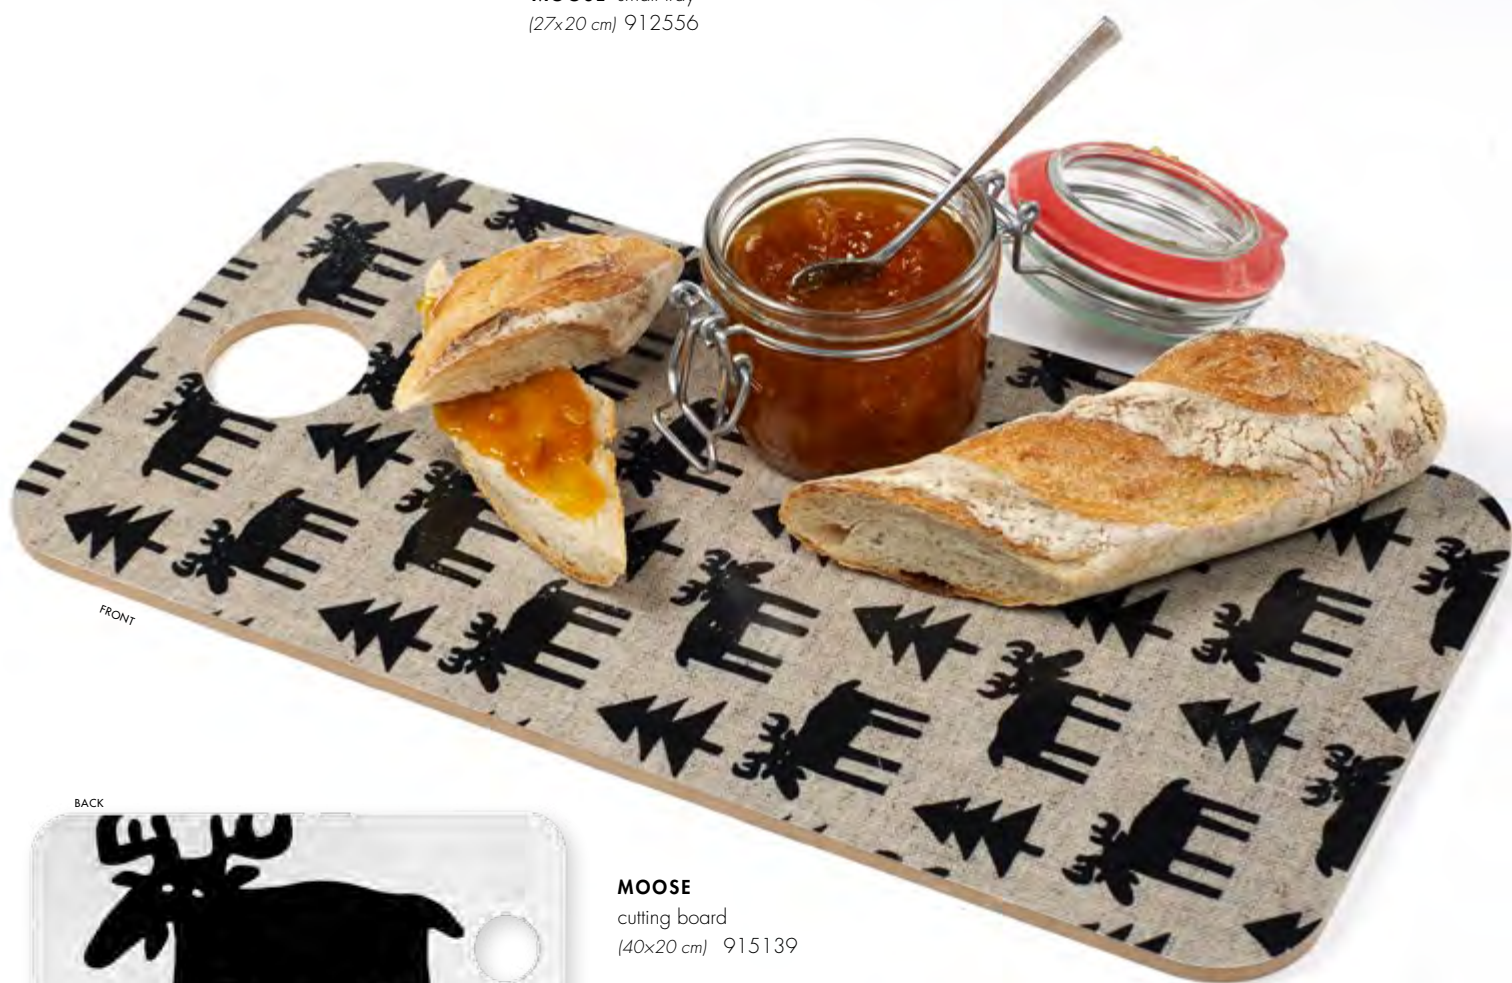

MOOSE
cutting board
(40x20 cm) 915139

FRONT

BACK