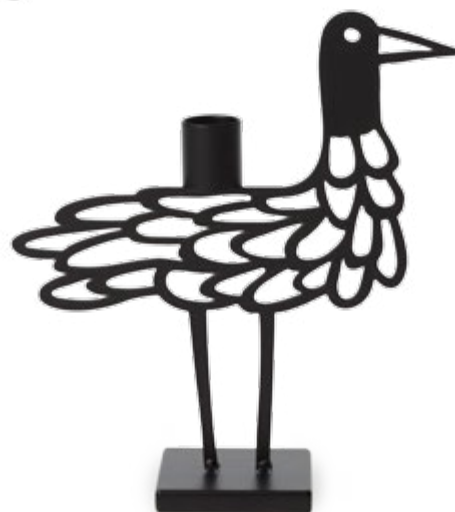

# 6 IRONWORK

Test tube,  
Glass, (15x2 cm)  
919004

NEW

**BLACK PEARLS BIRD**  
candle holder (21x21 cm)  
Black 910798

NEW

**FLOWER MEADOW**  
candle holder (18,5x29 cm)  
Black 910796

NEW

**RING BIRD**  
candle holder (21,5x20 cm)  
Black 910797

**SHOREBIRD LIGHT**  
candle holder (h21, w18.5 cm)  
Black 910730

**SHOREBIRD DOT**  
candle holder (h20.5, w17.5 cm)  
Black 910732

**SITTING CAT**  
candle holder (h12, w16 cm) Black 910716

**LOVEBIRDS**  
big candle holder (h35, w37 cm)  
Black 910722

**CAT**  
candle holder (h12, w15 cm)  
Black 910784

**DOTBIRD**  
big candle holder (h26.5, w30 cm)  
Black 910531

**BARS** NEW  
 lamp (h46, w21, d10 cm) Black 914134

LAMP SHADES

oval White (Ø30 x 12 h28 cm) 914300  
 oval Black (Ø30 x 12 h28 cm) 914301