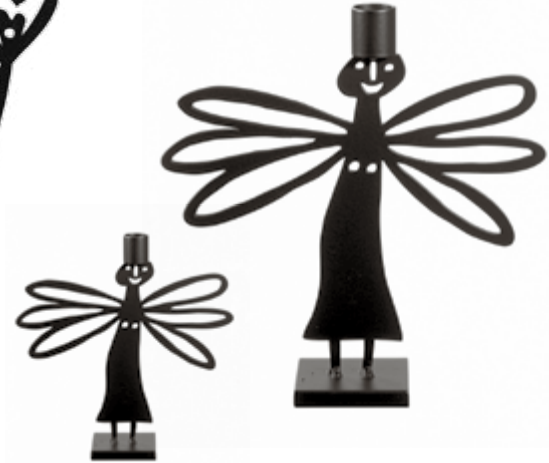

DRAGONFLY
big candle holder (h22,5, w22 cm) Black 910454
small candle holder (h11, w11 cm) Black 910054