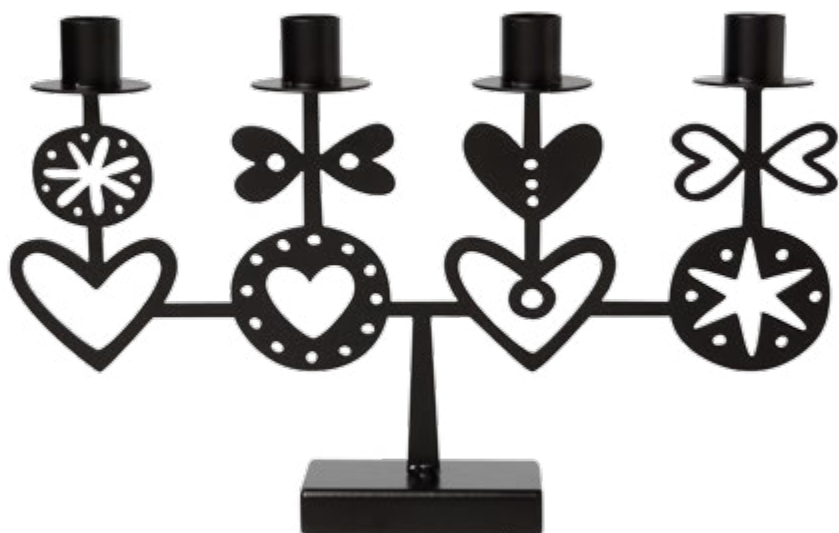

**DRAGONFLY**

earrings Sterling silver 912001

**WILD HORSE CANDELABRA 5**  
big candle holder (h 55, w 51 cm) Black 910760

**HEARTS ON LINE**  
big candle holder (h 30, w 7,5 cm)  
Red 910793 Black 910792

**HEARTS 4**  
big candle holder (h 22, w 35 cm) Red 910791

**HAPPY SANTA** NEW  
big candle holder (h12, w12 cm)  
Red 910738

**HORSE 4** candle holder maxi (h31, w45 cm)  
Black 910702

**FOREST**  
advent candle holder (h12.5, w22, d22 cm)  
Black 910747