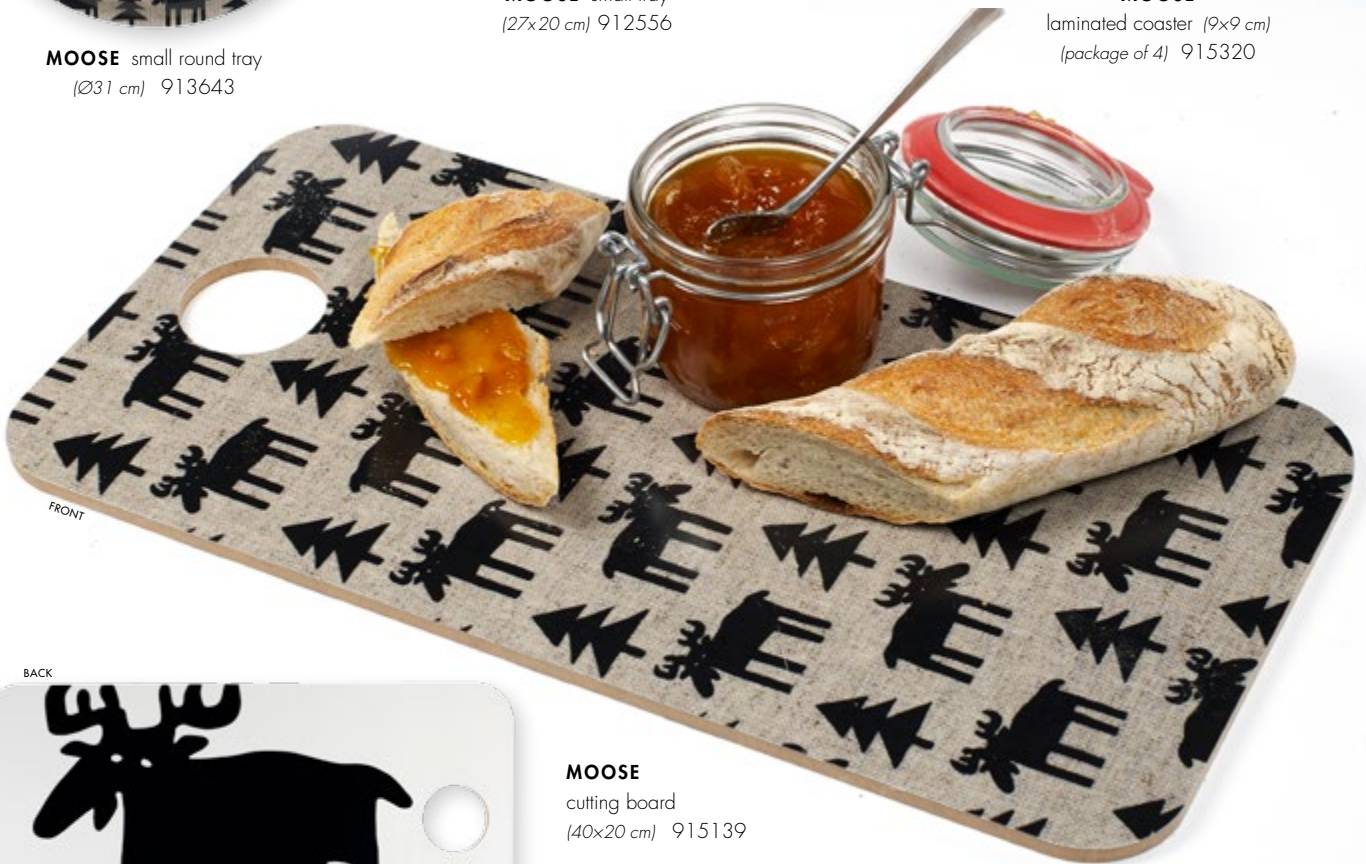

**MOOSE PYRAMID**  
candle holder Black  
(h22, w17.5 cm) 910489

**MOOSE** small round tray  
(Ø31 cm) 913643

**MOOSE** small tray  
(27x20 cm) 912556

**MOOSE**  
laminated coaster (9x9 cm)  
(package of 4) 915320