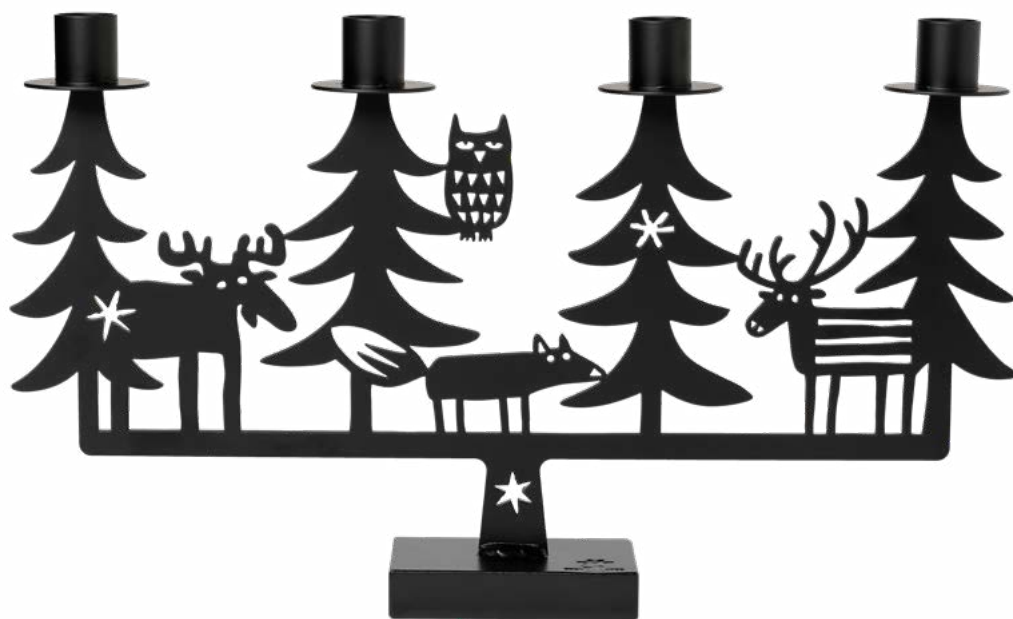

NEW

SQUARE

big lamp, mild steel (h30.5, w20.3 cm) 914140

(height not including lampshade)

LAMP SHADES

oval White (Ø30 x 12 h28 cm) 914300
oval Black (Ø30 x 12 h28 cm) 914301

small oval White (Ø22 x 8 h23 cm) 914305
small oval Black (Ø22 x 8 h23 cm) 914304

SQUARES

candle holder, mild steel, (h29.7, w25.3 cm)
Black 910705

LOVEBIRDS

small lamp (h28, w16 cm)
Black 914132

LINE

small lamp (h26, w16 cm)
Black 914110

SQUIRREL

big lamp (h38, w19.5 cm)
Black 914139