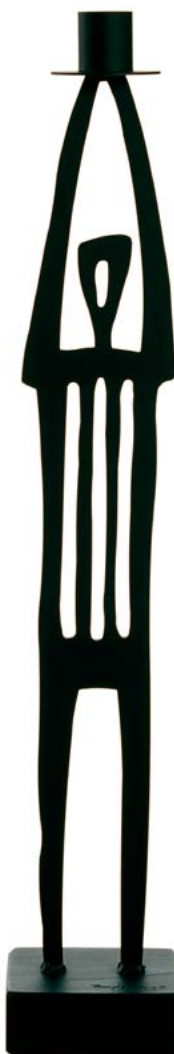

MAN
big candle holder
(h48, w8 cm)
Black 910439