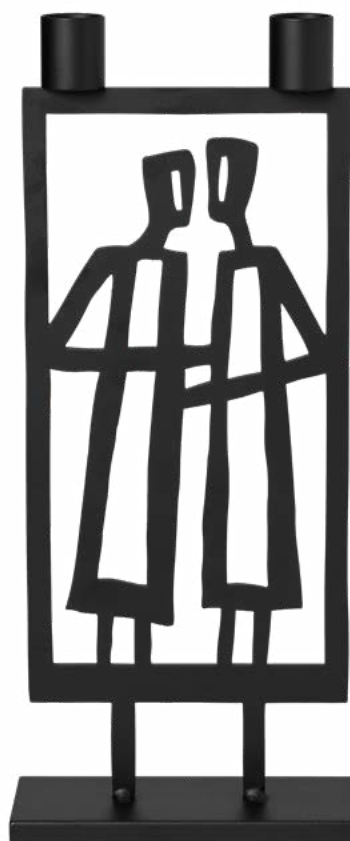

CARE

candle holder (h33, w14 cm)
910777