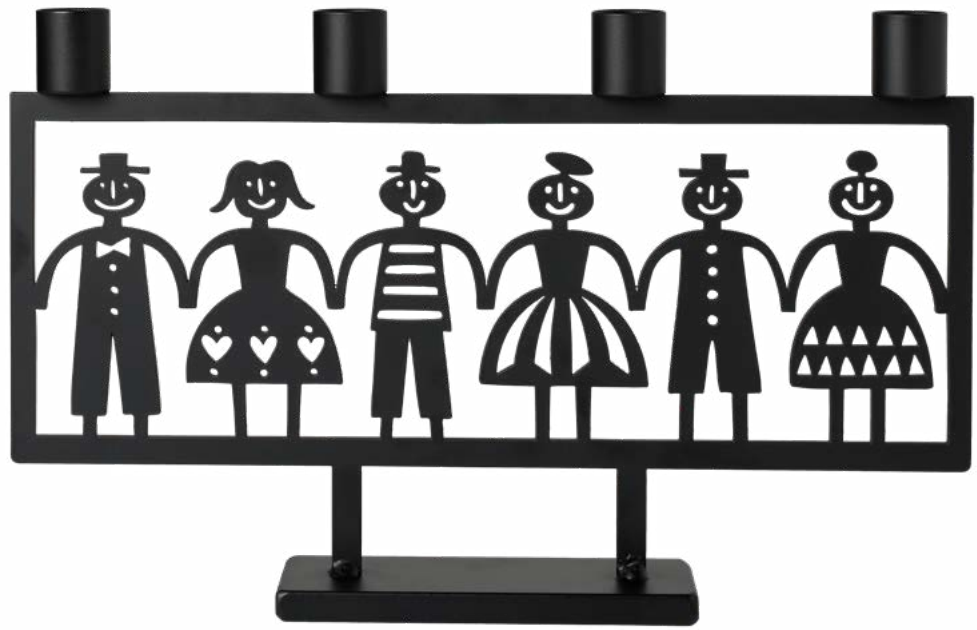

Bengt Lindberg

Lotta Glave

NEW

DUO HE
candle holder, mild steel (h29 w15 cm) Black 910305

NEW

DUO SHE
candle holder, mild steel (h29 w15 cm) Black 910306

ELVY

candle holder, mild steel (h16, w36 cm) White 910303 Black 910302