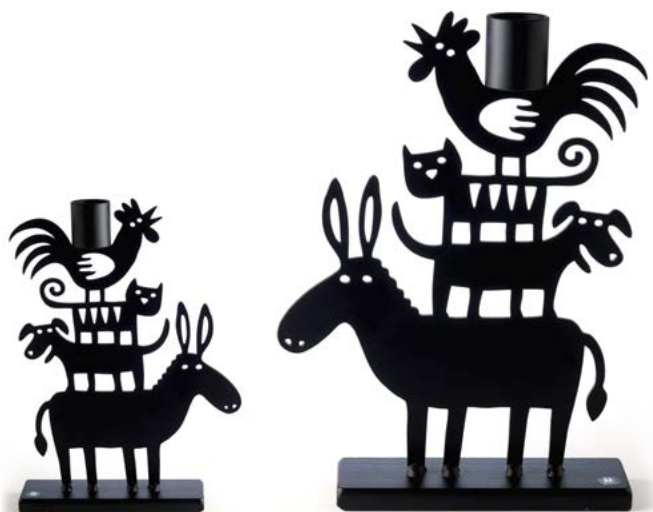

DONKEY PYRAMID
big candle holder (h20, w15 cm) Black 910478
small candle holder (h13, w8 cm) Black 910078