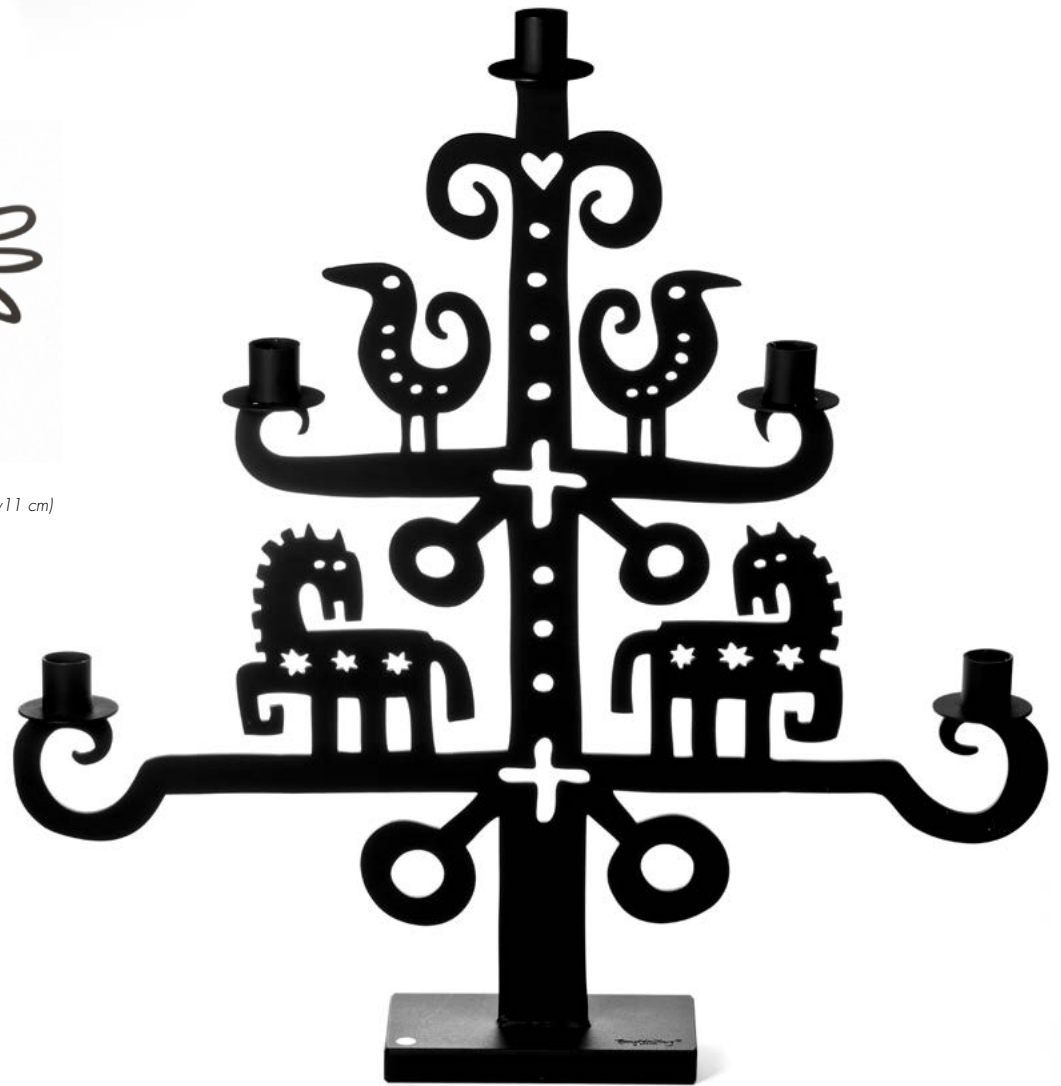

HUMANS
coasters, laminated birch wood,
4 pcs (9x9 cm) 915312

POLKA DOTS
coasters, laminated birch wood,
4 pcs (Ø9 cm) 915336

CANDY BLACK/YELLOW
coasters, laminated birch wood,
4 pcs (Ø9 cm) 915335

DRAGONFLY
small candle holder (h11, w11 cm)
Black 910054