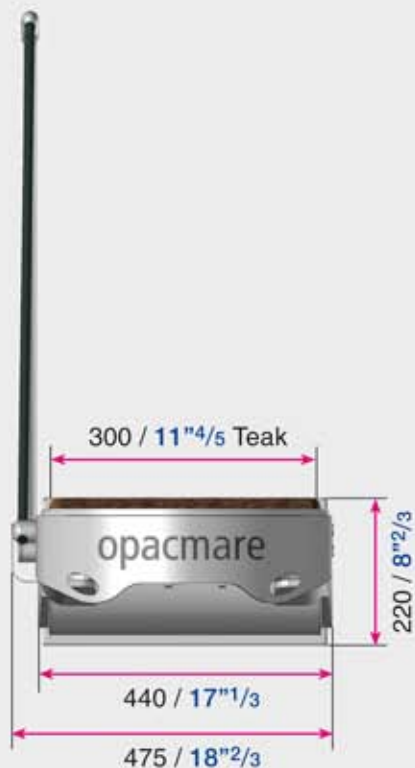

PASSERELLE WITH ROTATING ACTUATOR 4999

model	X (mm/inches)	Y (mm/inches)	α	β	loading capacity (kg/lbs)	loading capacity standard (kg/lbs)	weight optional (kg/lbs)
4999/20	1995 79"	1275 50"	90°	88°	250 550	300 660	112 250
4999/24	2375 94"	1475 58"	90°	88°	250 550	300 660	135 300
4999/27	2665 105"	1635 64"	90°	88°	200 440	- -	152 335
4999/30	2990 118"	1790 70"	90°	88°	200 440	- -	169 370

This passerelle for a total loading of 150 Kg. - 330 lbs (one person only).