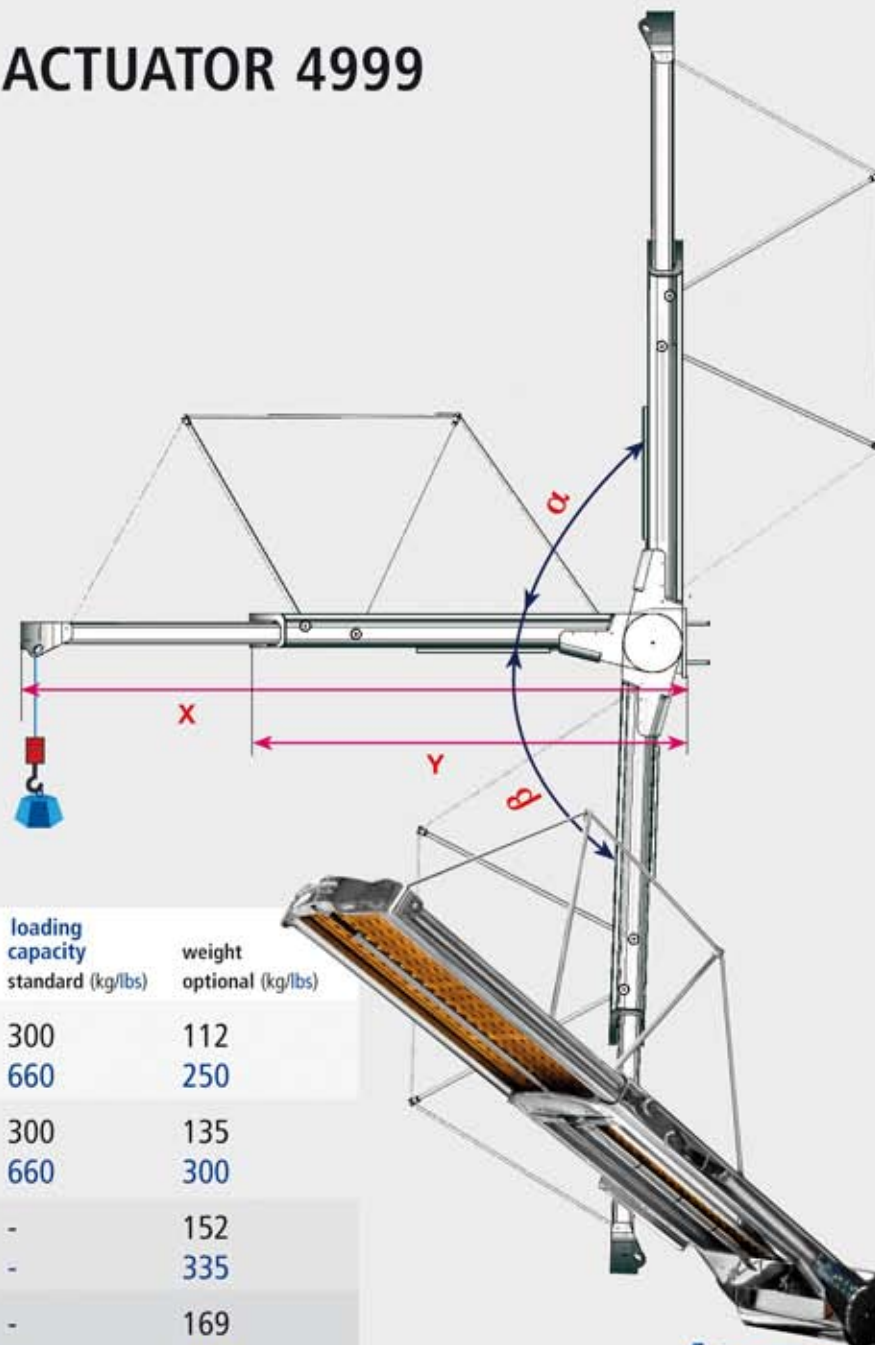

PASSERELLE WITH ROTATING ACTUATOR 4999

model	X (mm/inches)	Y (mm/inches)	α	β	loading capacity (kg/lbs)	loading capacity standard (kg/lbs)	weight optional (kg/lbs)
4999/20	1995 79"	1275 50"	90°	88°	250 550	300 660	112 250
4999/24	2375 94"	1475 58"	90°	88°	250 550	300 660	135 300
4999/27	2665 105"	1635 64"	90°	88°	200 440	- -	152 335
4999/30	2990 118"	1790 70"	90°	88°	200 440	- -	169 370

This passerelle for a total loading of 150 Kg. - 330 lbs (one person only).