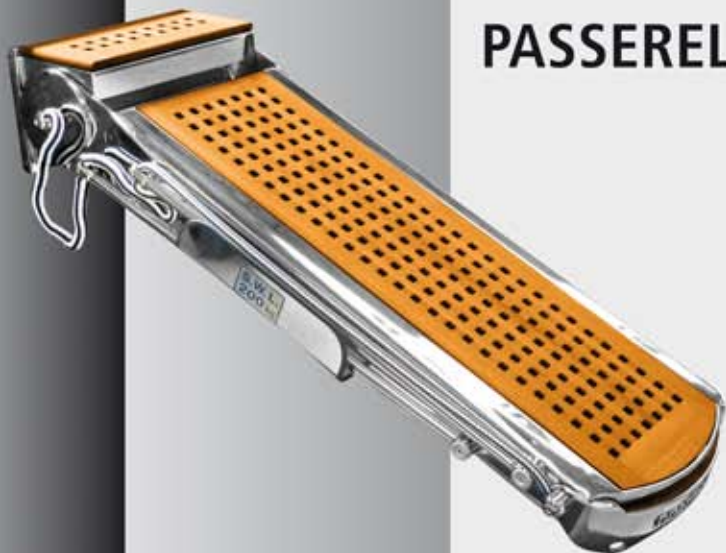

PASSERELLE WITH ROTATING ACTUATOR 4999

model	X (mm/inches)	Y (mm/inches)	α	β	loading capacity (kg/lbs)	loading capacity standard (kg/lbs)	weight optional (kg/lbs)
4999/20	1995 79"	1275 50"	90°	88°	250 550	300 660	112 250
4999/24	2375 94"	1475 58"	90°	88°	250 550	300 660	135 300
4999/27	2665 105"	1635 64"	90°	88°	200 440	- -	152 335
4999/30	2990 118"	1790 70"	90°	88°	200 440	- -	169 370

This passerelle for a total loading of 150 Kg. - 330 lbs (one person only).