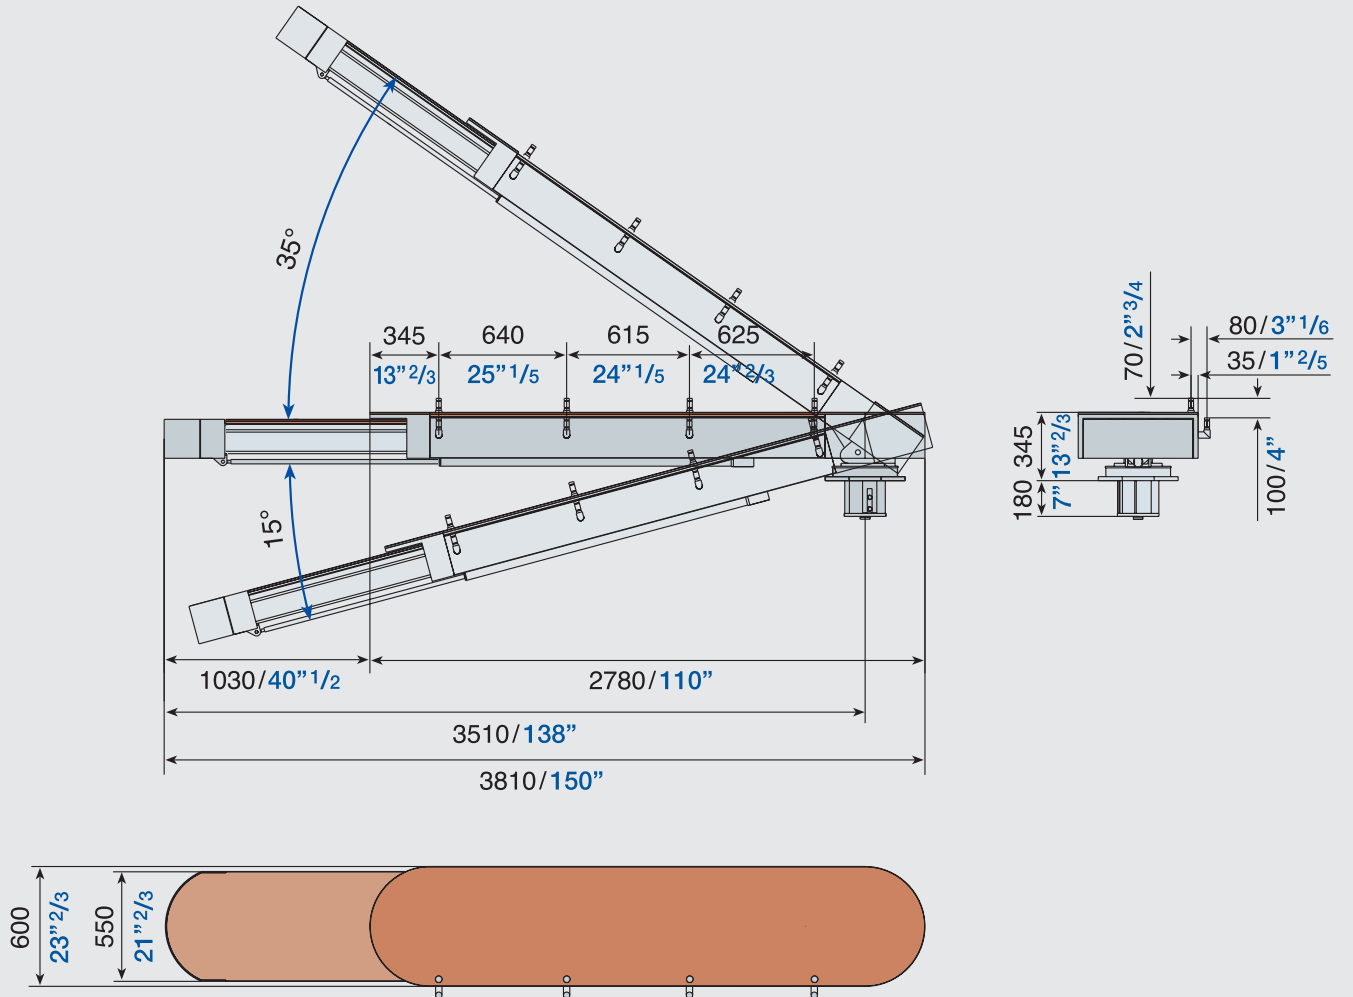

ROTATING GANGWAY 1812

model	rotation standard	rotation optional	capacity standard (kg/lbs)	capacity optional (kg/lbs)	weight (kg/lbs)
1812/38	180°	359°	200/440	250/550	382/842

IDEAL FOR TENDER LIFTING

This gangway for a total loading of 150 Kg. - 330 lbs.