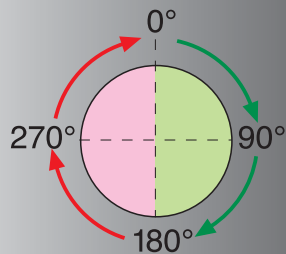

ROTATING GANGWAY 1812

model	rotation standard	rotation optional	capacity standard (kg/lbs)	capacity optional (kg/lbs)	weight (kg/lbs)
1812/38	180°	359°	200/440	250/550	382/842

IDEAL FOR TENDER LIFTING

This gangway for a total loading of 150 Kg. - 330 lbs.