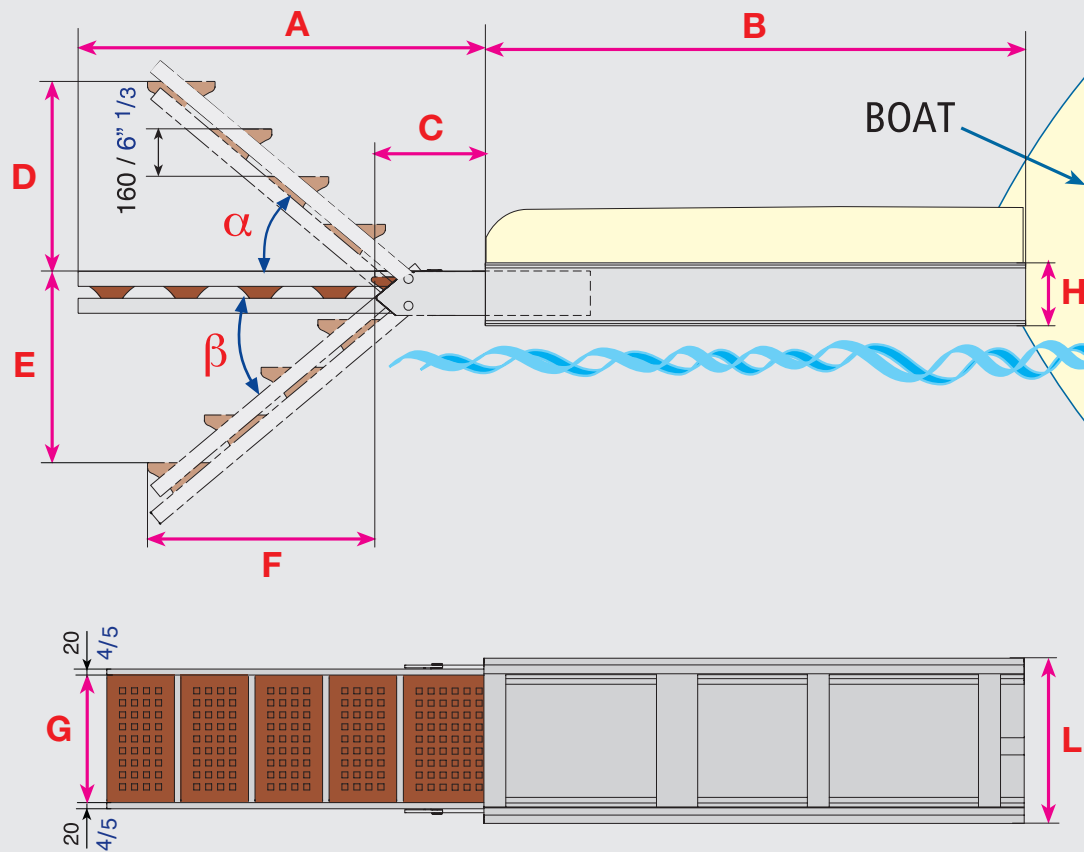

# MULTIFUNCTIONAL PASSERELLE - LADDER 3622

model	A (mm/inch)	B (mm/inch)	C (mm/inch)	D (mm/inch)	E (mm/inch)	F (mm/inch)	G (mm/inch)	H (mm/inch)	L (mm/inch)	$\alpha$	$\beta$	n° steps
3622/19	1355	1840	355	645	645	770	395	210	550	40°	40°	5
	54"	73"	14"	25"2/5	25"2/5	30"1/3	15"1/2	8"1/4	21"3/5			
3622/24	1855	2340	355	965	965	1160	395	210	550	40°	40°	7
	73"	92"	14"	38"	38"	46"	15"1/2	8"1/4	21"3/5			