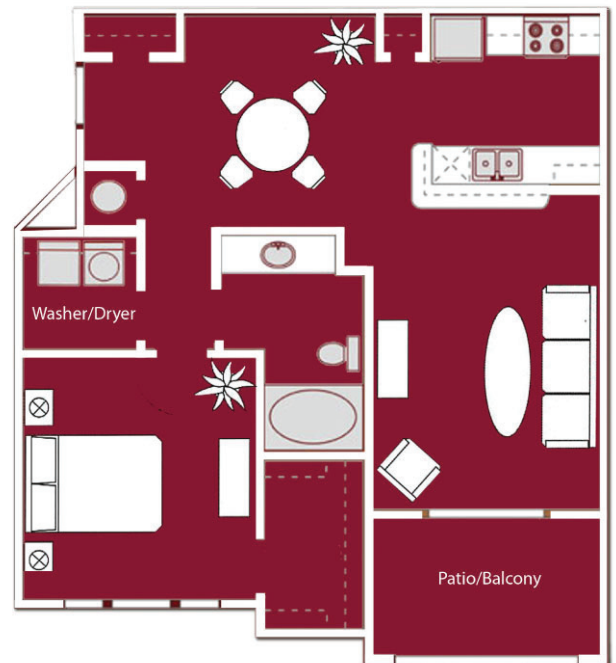

Enjoy all the amenities of a hotel, including business centers, fitness facilities, pools and more, all while staying in the comfort of a home with full-size kitchen, living & dining room and washer & dryer right in your apartment.

Traditional Hotel
280 Sq Ft

Extended Stay Hotel
365 Sq Ft

Average ExecuStay/Oakwood Apartment
750+ Sq Ft

ExecuStay Midwest – offering a quality of LIVING you won't find anywhere else.