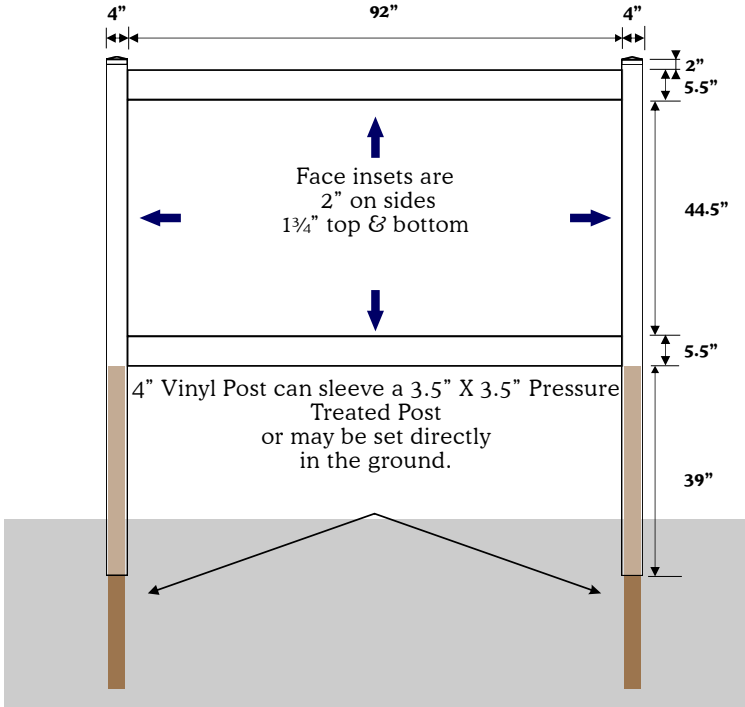

Vinyl Post & Panel Kits

Our sign frames are manufactured from heavy duty, long lasting, virgin white vinyl. They are easy to assemble, are maintenance free and resist rotting, rusting, warping, and twisting. These kits are available in your choice of 3' and 4' heights and will accommodate up to an 8' sign panel. Our panel is a 6mm white poly-metal and is included with each kit.

Each kit includes 2 each 8' Rails, 2 each 8' Posts, 16 screws, 2 Post Caps, and 1 ea. 8' Aluminum H-Bar Reinforcement (placed in lower rail).

Item	Wholesale	VIP
3' x 4' Sign Face	205.85	183.48
4' X 4' Sign Face	218.44	194.70
4' X 6' Sign Face	264.44	235.70
4' x 8' Sign Face (shown above)	298.95	266.46