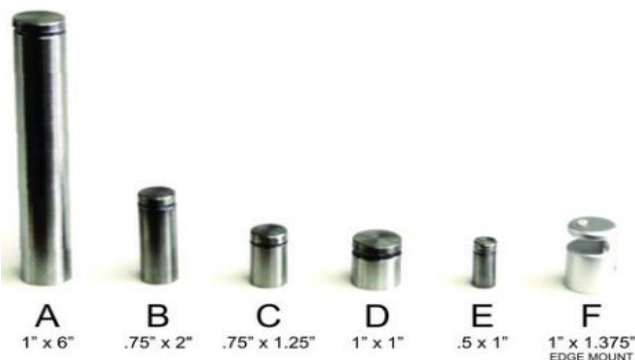

Aluminum Standoffs

A. 1" wide x 6" tall	6.16
B. .75 wide x 1.25" tall	5.06
C. .7" wide x 1.25" tall	4.23
D. 1" wide x 1" tall	4.51
E. .5" wide x 1" tall	3.96
F. 1"wide X 1.375" tall (Standoff Edge)	10.56