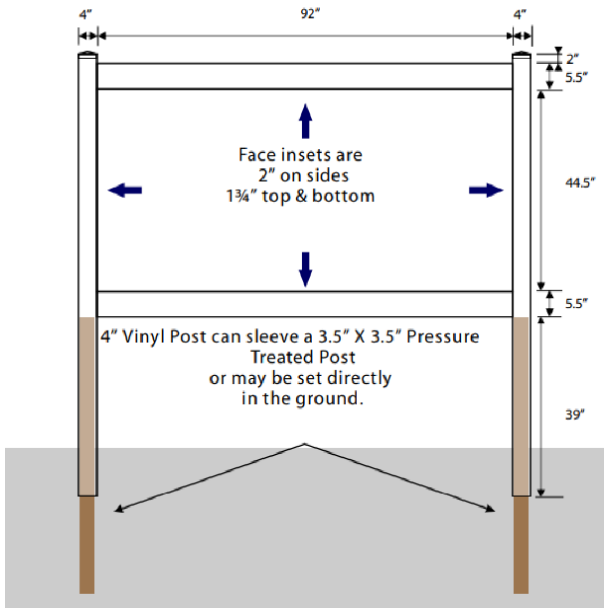

7 year Reflective	Foot	10yd	50yd
15" Unpunched	3.85	85.64	331.04
24" Unpunched	6.05	127.54	504.20

SAND BLAST MASK

Hartco 930

	Foot	10yd	50yd
15" Unpunched High Grip	4.79	142.11	NA

Anchor 116

15" Punched High Tac	NA	169.77	NA
30" Unpunched High Tac	NA	339.5	NA