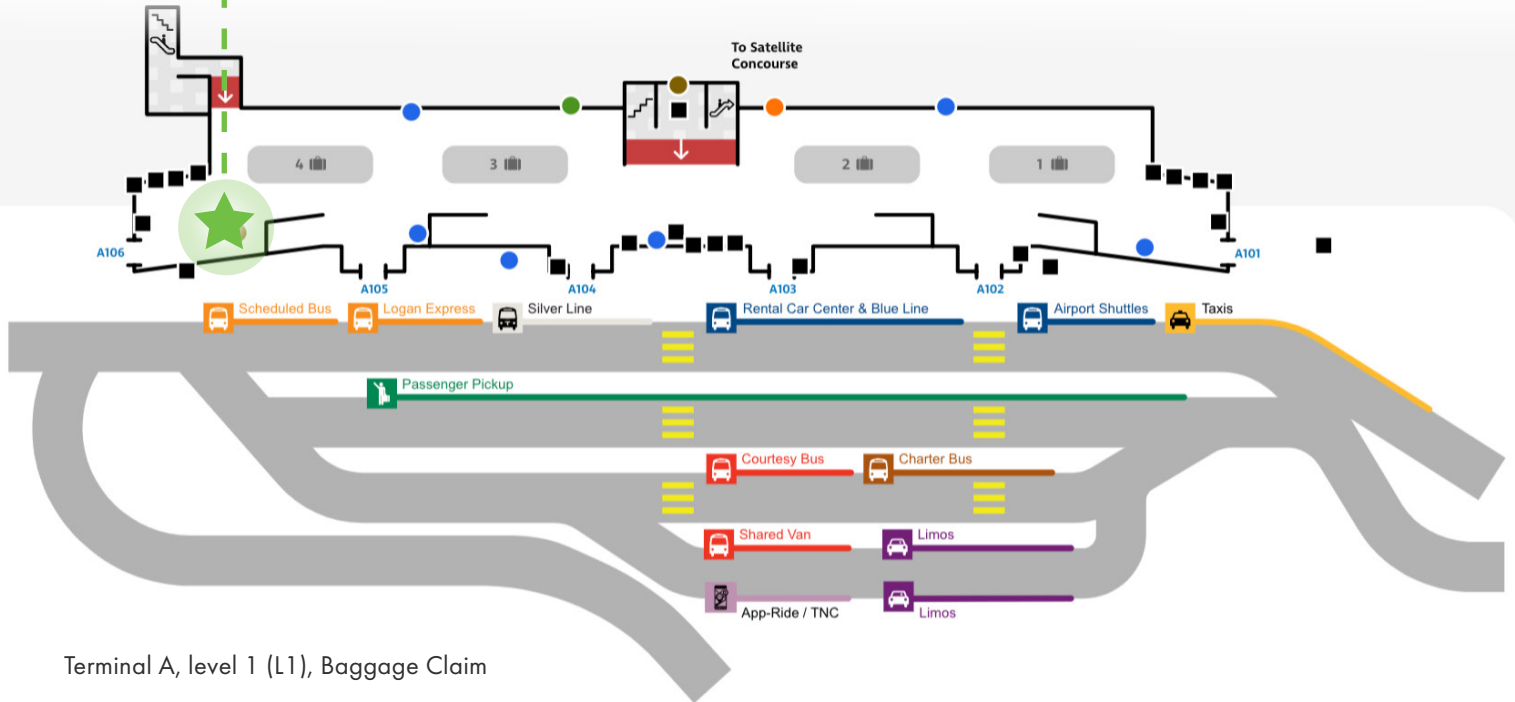

LEADERSHIP SUMMIT | PROGRAM PICK-UP LOCATION LOGAN INTERNATIONAL AIRPORT

PICK-UP LOCATION

Meet at terminal A, adjacent to baggage claim 4, between doors **A105** and **A106**

Terminal A, level 1 (L1), Baggage Claim