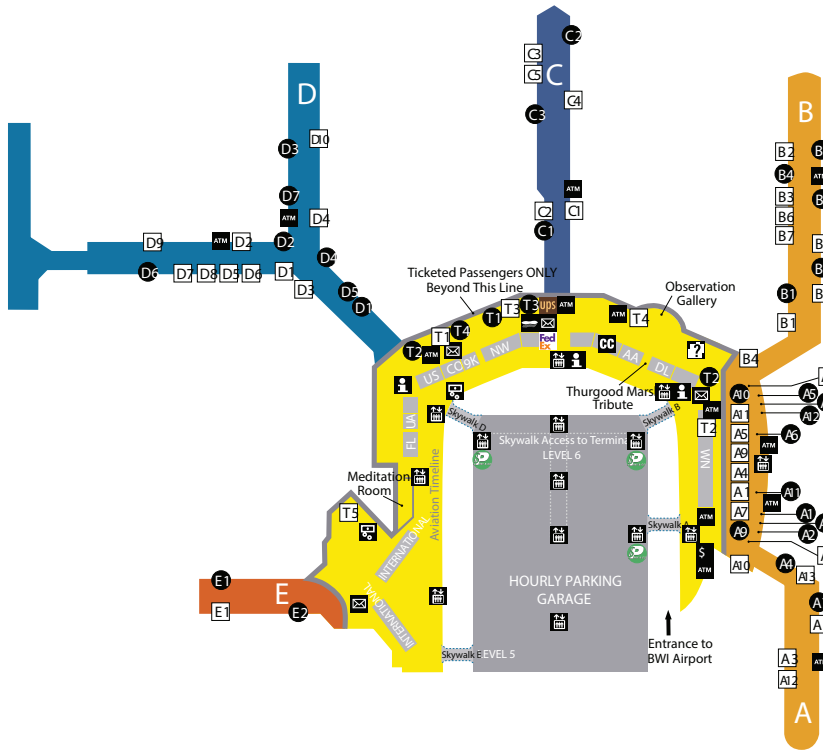

LEADERSHIP SUMMIT | PROGRAM PICK-UP LOCATION BALTIMORE/WASHINGTON INTERNATIONAL AIRPORT

Upper Level Terminal Map

Lower Level Terminal Map

Your Pick-up location will be in the lower level Terminal. Pick-up and Drop-off Staff will be located in the **Baggage Claim 13-14** area near **USO (United Services Organization)**.