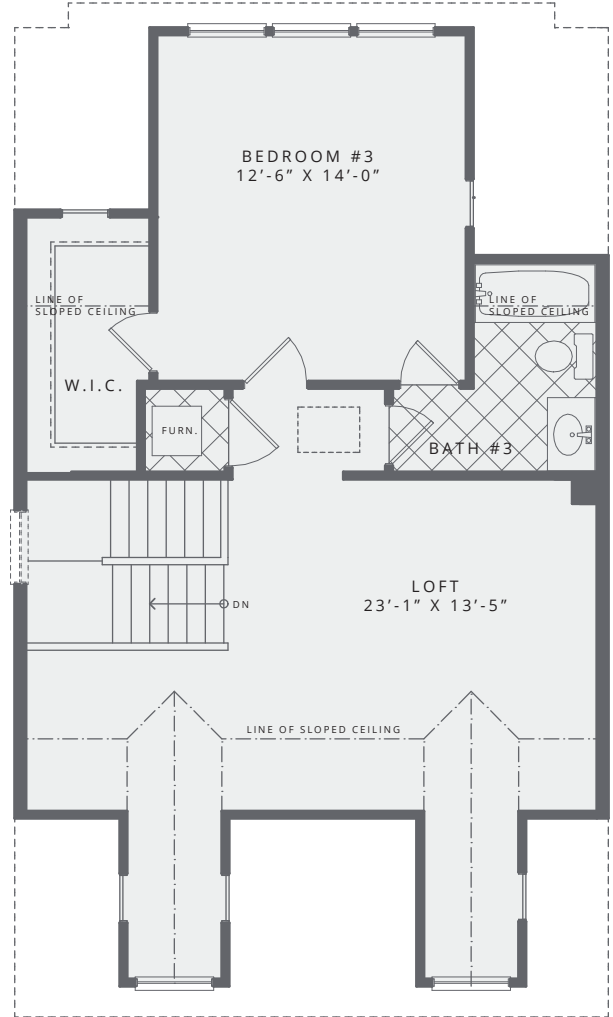

## 2

TYPE  
Easterleigh III

3 Bedrooms  
3 Bathrooms + 2 1/2 Baths

TOTAL  
3195 Sq. Ft.

ADDRESS  
10665 Yorktown Court

LOWER LIVING LEVEL

MAIN LIVING LEVEL

All square footages, dimensions and heights are approximate and are subject to normal construction variances and tolerances. Plans and dimensions may contain minor variations from floor to floor. Floor tile pattern for reference only. Sponsor reserves the right to make changes in accordance with the terms of the offering plan.

ALT. #4 UPPER LIVING LEVEL

ALT. #1 LOFT/BEDROOM/BATH

**MAIN STREET RESIDENCES**

CONTACT

703.447.9551

MainStreet@CourtlandHomesLC.com

MainStreetResidences.com

A COURTLAND HOMES PROJECT