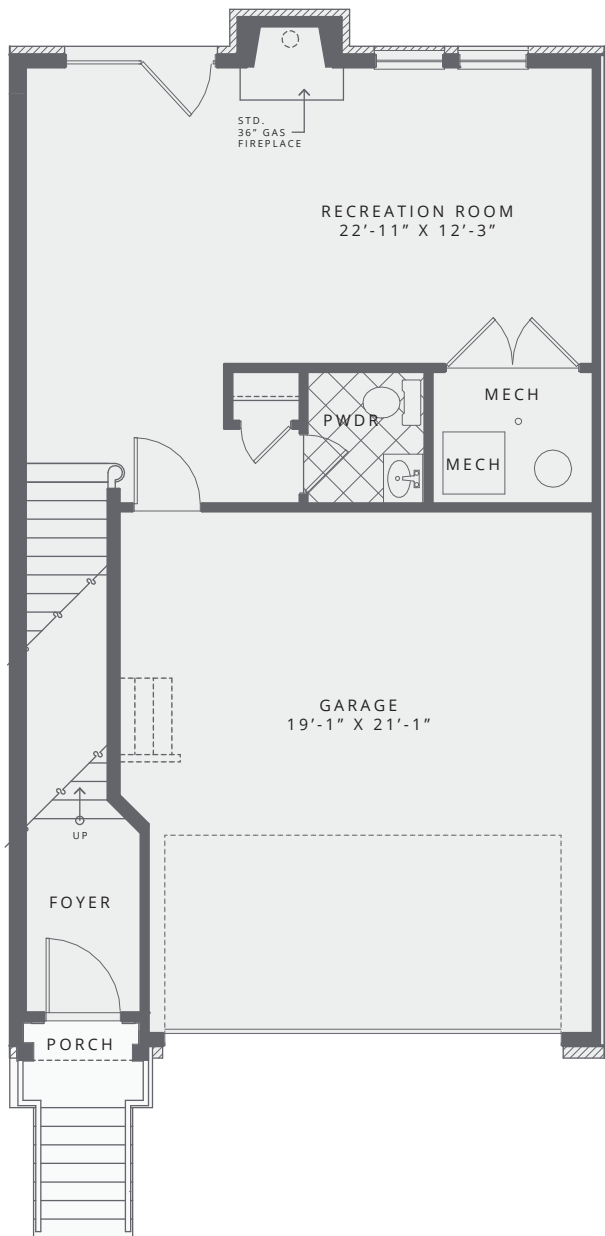

## 2

TYPE  
Easterleigh III

3 Bedrooms  
3 Bathrooms + 2 1/2 Baths

TOTAL  
3195 Sq. Ft.

ADDRESS  
10665 Yorktown Court

LOWER LIVING LEVEL

MAIN LIVING LEVEL

All square footages, dimensions and heights are approximate and are subject to normal construction variances and tolerances. Plans and dimensions may contain minor variations from floor to floor. Floor tile pattern for reference only. Sponsor reserves the right to make changes in accordance with the terms of the offering plan.