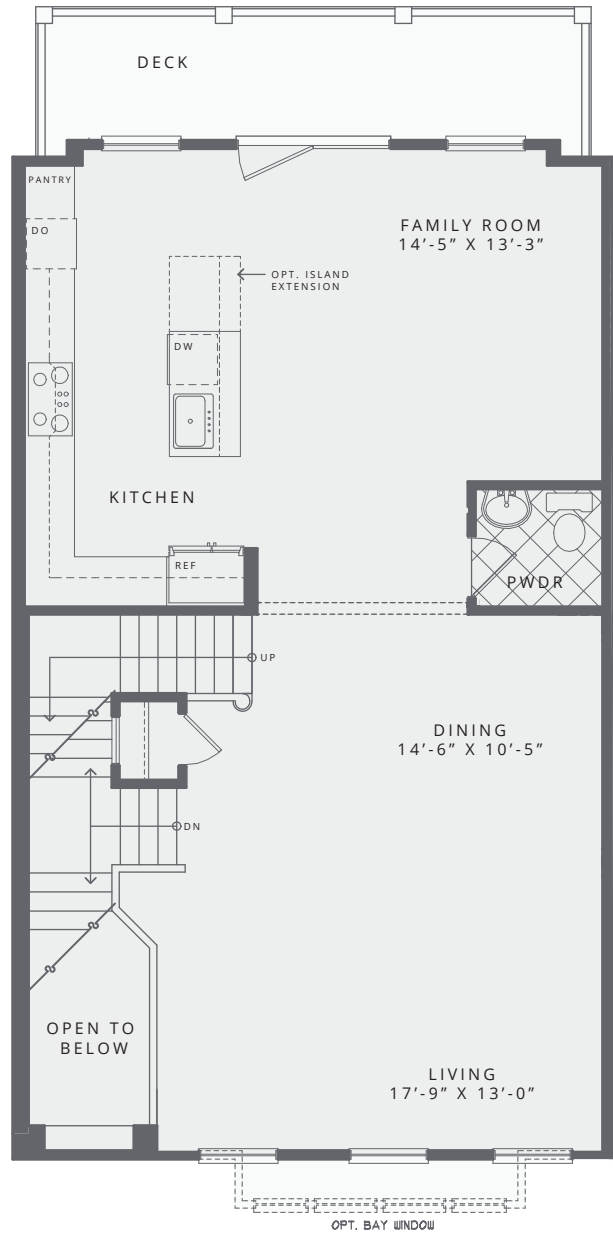

## 2

TYPE  
Easterleigh III

3 Bedrooms  
3 Bathrooms + 2 1/2 Baths

TOTAL  
3195 Sq. Ft.

ADDRESS  
10665 Yorktown Court

LOWER LIVING LEVEL

MAIN LIVING LEVEL

All square footages, dimensions and heights are approximate and are subject to normal construction variances and tolerances. Plans and dimensions may contain minor variations from floor to floor. Floor tile pattern for reference only. Sponsor reserves the right to make changes in accordance with the terms of the offering plan.

ALT. #4 UPPER LIVING LEVEL

ALT. #1 LOFT/BEDROOM/BATH

**MAIN STREET RESIDENCES**

CONTACT

703.447.9551

MainStreet@CourtlandHomesLC.com

MainStreetResidences.com

A COURTLAND HOMES PROJECT