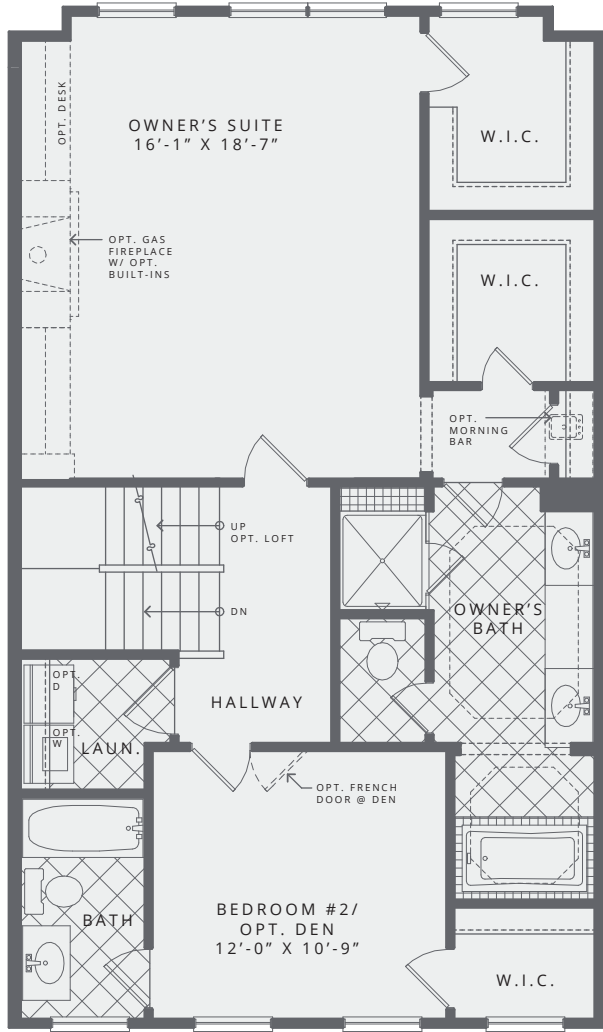

## 2

TYPE  
Easterleigh III

3 Bedrooms  
3 Bathrooms + 2 1/2 Baths

TOTAL  
3195 Sq. Ft.

ADDRESS  
10665 Yorktown Court

LOWER LIVING LEVEL

MAIN LIVING LEVEL

All square footages, dimensions and heights are approximate and are subject to normal construction variances and tolerances. Plans and dimensions may contain minor variations from floor to floor. Floor tile pattern for reference only. Sponsor reserves the right to make changes in accordance with the terms of the offering plan.

ALT. #4 UPPER LIVING LEVEL

ALT. #1 LOFT/BEDROOM/BATH

**MAIN STREET RESIDENCES**

CONTACT

703.447.9551

MainStreet@CourtlandHomesLC.com

MainStreetResidences.com

A COURTLAND HOMES PROJECT