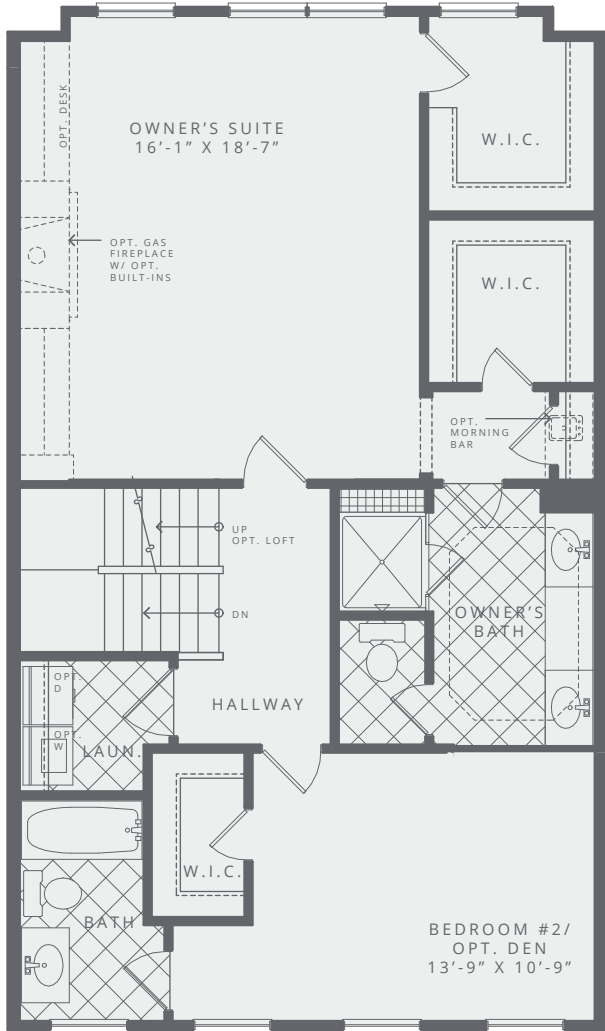

RESIDENCE

3

TYPE
Easterleigh III

3 Bedrooms
3 Bathrooms + 2 1/2 Baths

TOTAL
3217 Sq. Ft.

ADDRESS
10667 Yorktown Court

LOWER LIVING LEVEL

MAIN LIVING LEVEL

All square footages, dimensions and heights are approximate and are subject to normal construction variances and tolerances. Plans and dimensions may contain minor variations from floor to floor. Floor tile pattern for reference only. Sponsor reserves the right to make changes in accordance with the terms of the offering plan.