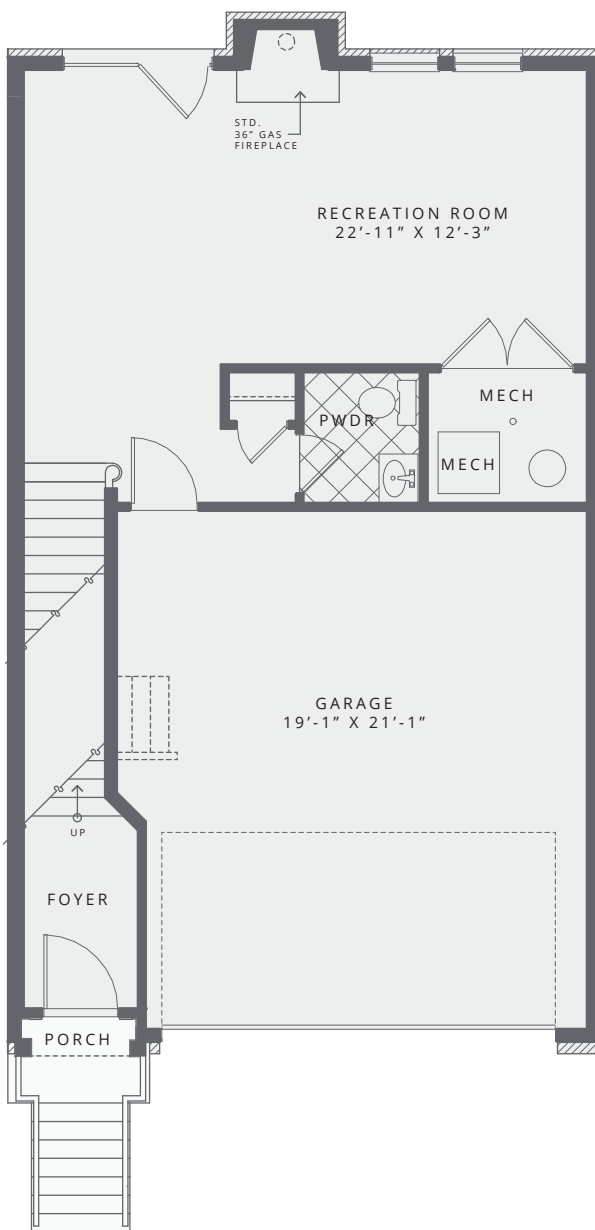

RESIDENCE

3

TYPE
Easterleigh III

3 Bedrooms
3 Bathrooms + 2 1/2 Baths

TOTAL
3217 Sq. Ft.

ADDRESS
10667 Yorktown Court

LOWER LIVING LEVEL

MAIN LIVING LEVEL

All square footages, dimensions and heights are approximate and are subject to normal construction variances and tolerances. Plans and dimensions may contain minor variations from floor to floor. Floor tile pattern for reference only. Sponsor reserves the right to make changes in accordance with the terms of the offering plan.