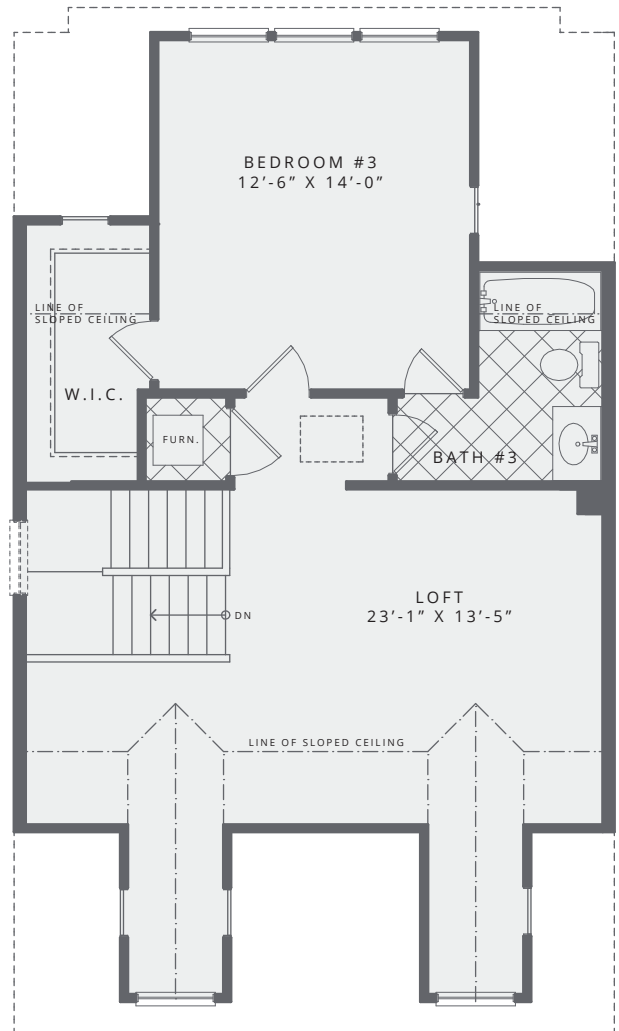

ALT. #1 LOFT/BEDROOM/BATH

MAIN STREET RESIDENCES

CONTACT

703.447.9551

MainStreet@CourtlandHomesLC.com

MainStreetResidences.com

A COURTLAND HOMES PROJECT

The information contained on this Fairfax VA homes site is deemed reliable but not guaranteed. Please verify new homes information with your Northern Virginia home builder, Courtland Homes. They have been building homes in McLean, Vienna, Fairfax, Arlington and other VA cities for years and are an award winning home builder. If you are looking for new homes in Fairfax or anywhere else in Northern Virginia, you have found the right home builder.