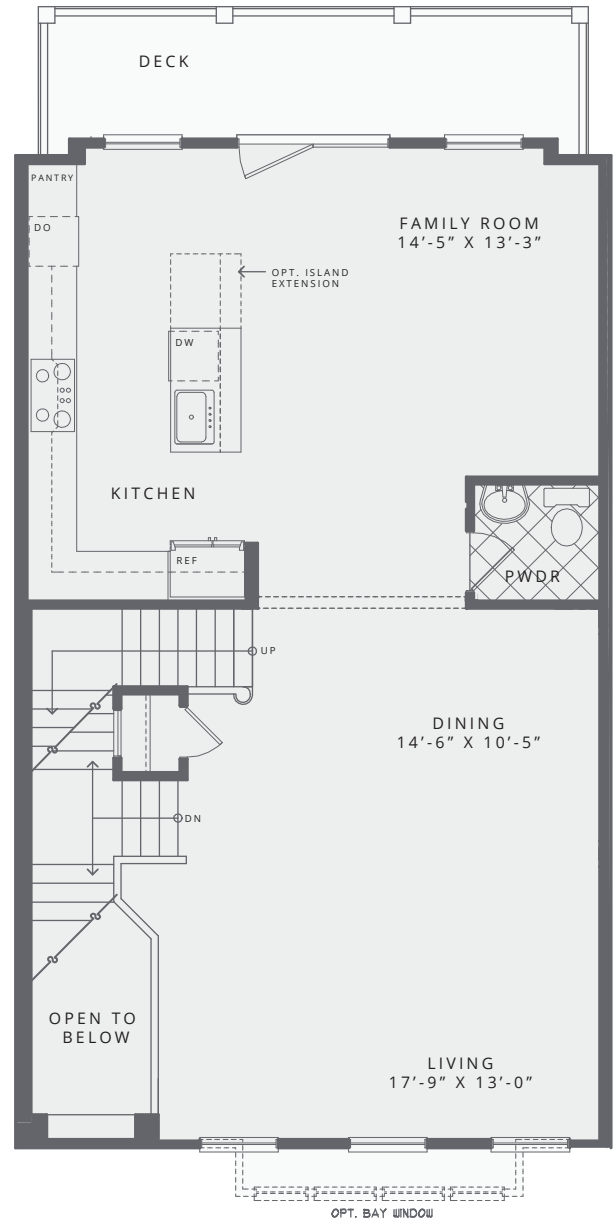

RESIDENCE

3

TYPE
Easterleigh III

3 Bedrooms
3 Bathrooms + 2 1/2 Baths

TOTAL
3217 Sq. Ft.

ADDRESS
10667 Yorktown Court

LOWER LIVING LEVEL

MAIN LIVING LEVEL

All square footages, dimensions and heights are approximate and are subject to normal construction variances and tolerances. Plans and dimensions may contain minor variations from floor to floor. Floor tile pattern for reference only. Sponsor reserves the right to make changes in accordance with the terms of the offering plan.