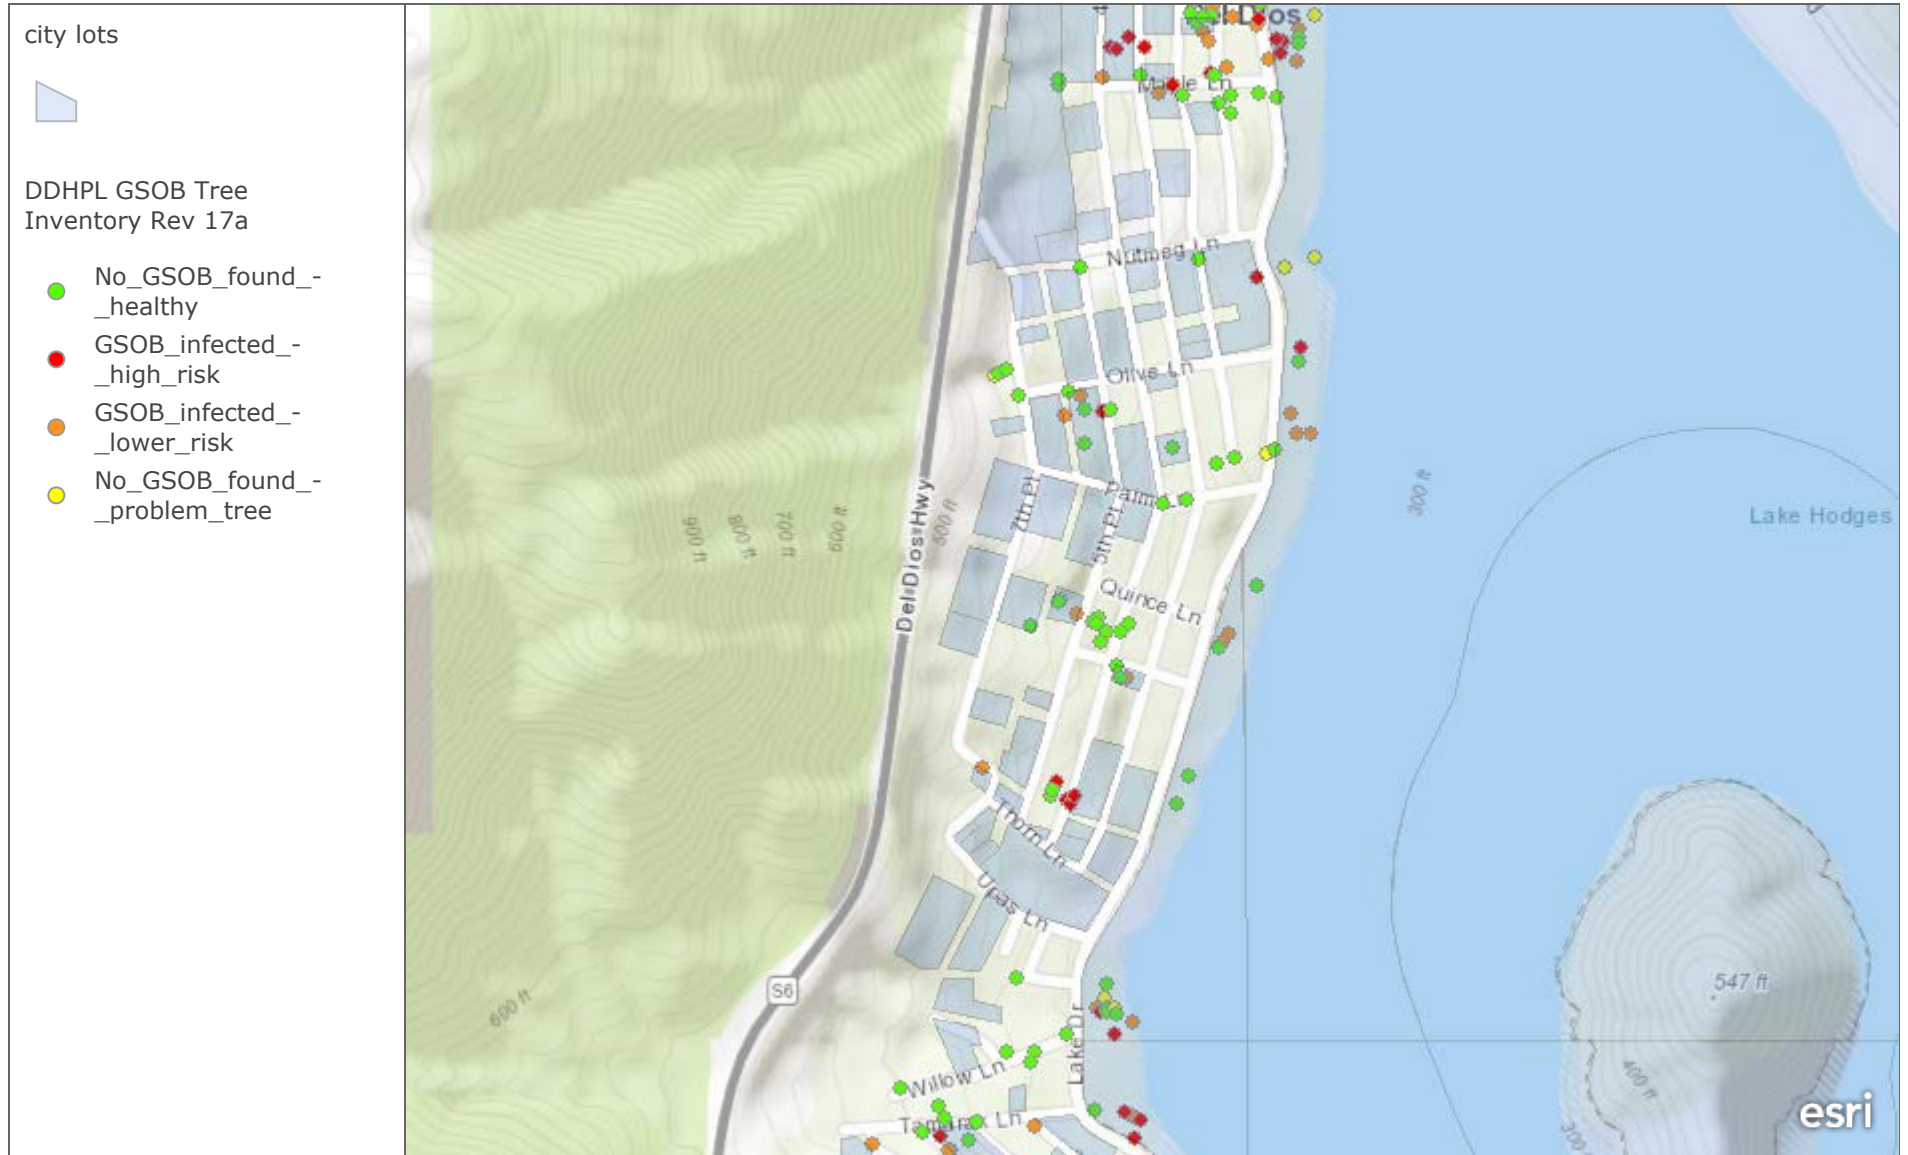

# DDHPL GSOB Tree Inventory - s end of town-Copy

GSOB tree inventory

0.3mi

SanGIS, Bureau of Land Management, Esri, HERE, Garmin, INCREMENT P, Intermap, USGS, METI/NASA, EPA, USDA

# DDHPL GSOB Tree Inventory - n end of town

GSOB tree inventory

0.3mi

SanGIS, Bureau of Land Management, Esri, HERE, Garmin, INCREMENT P, Intermap, USGS, METI/NASA, EPA, USDA