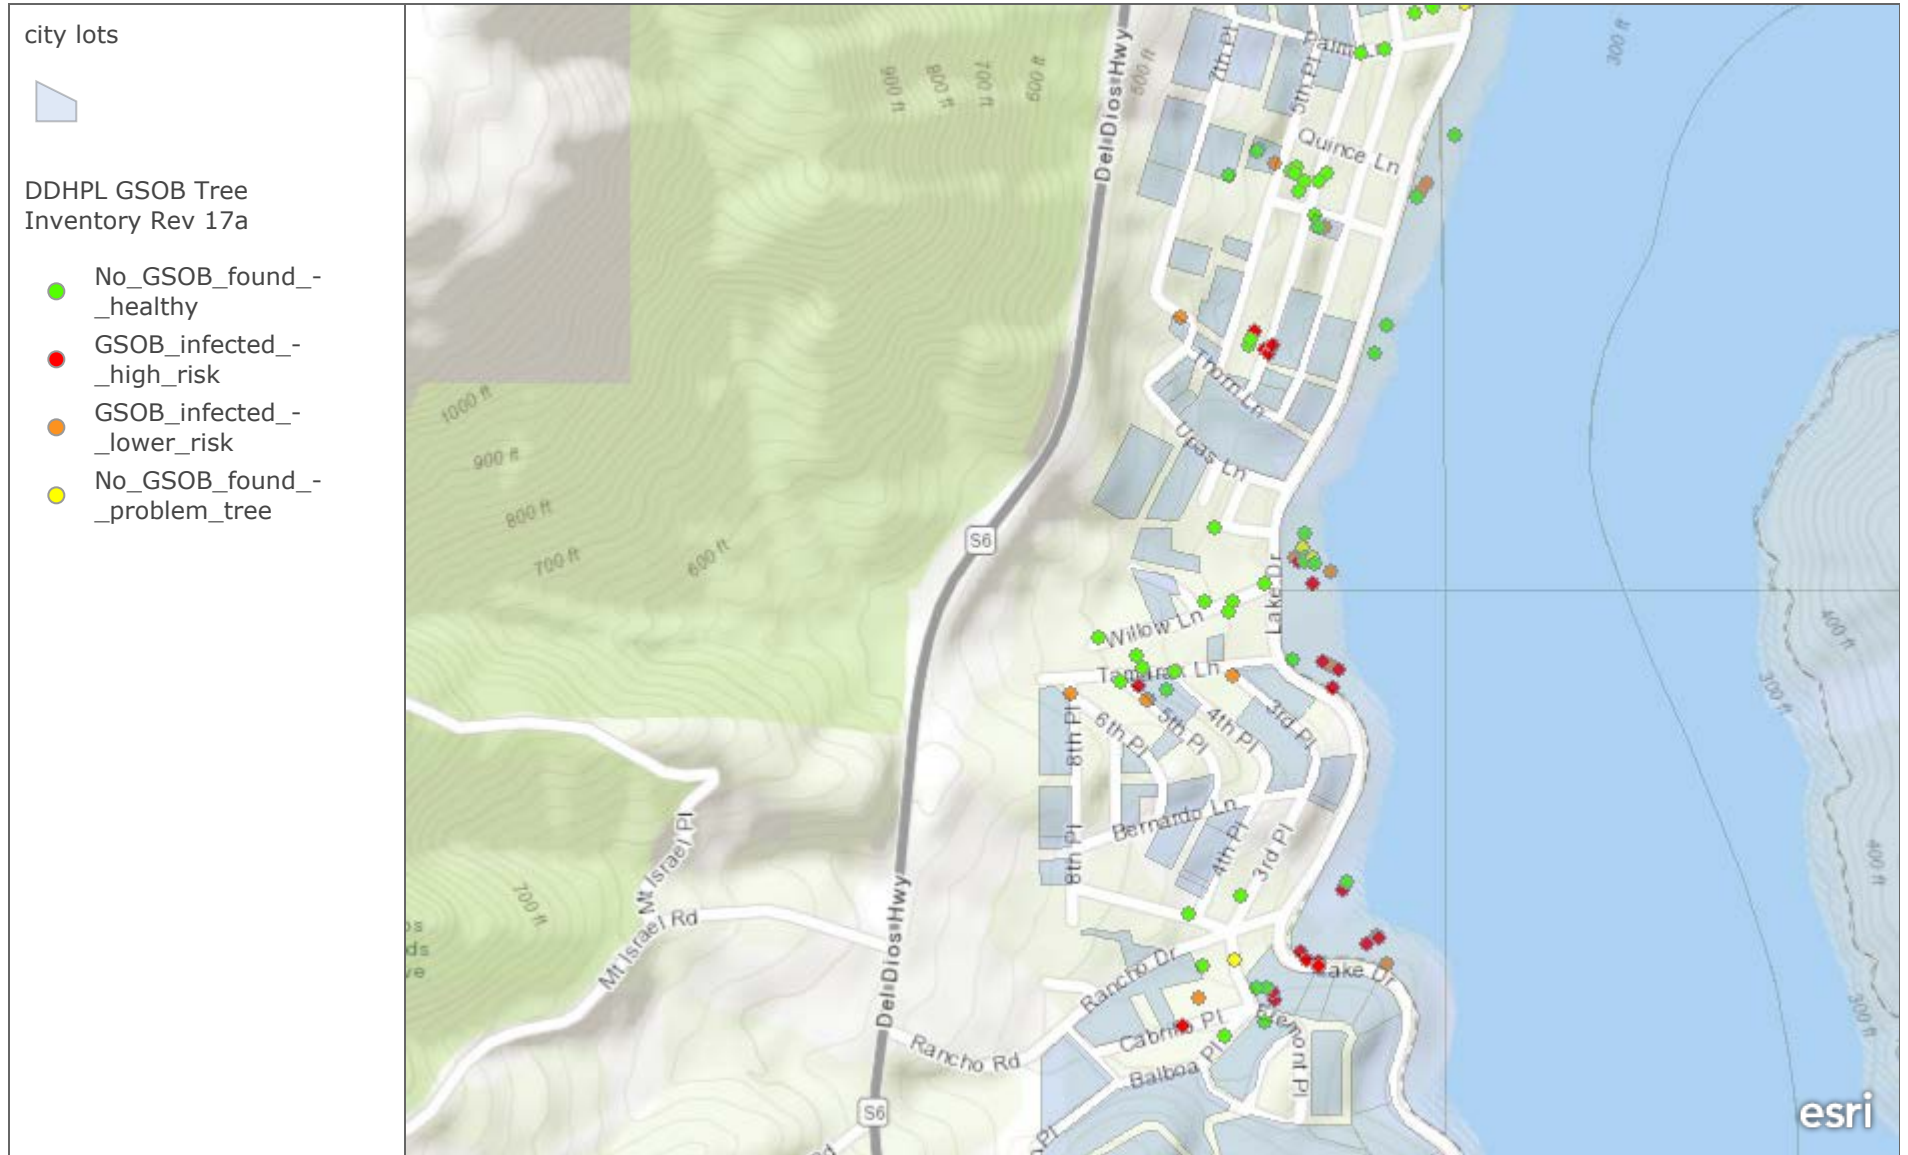

# DDHPL GSOB Tree Inventory - s end of town-Copy

GSOB tree inventory

0.3mi

SanGIS, Bureau of Land Management, Esri, HERE, Garmin, INCREMENT P, Intermap, USGS, METI/NASA, EPA, USDA

# DDHPL GSOB Tree Inventory - n end of town

GSOB tree inventory

0.3mi

SanGIS, Bureau of Land Management, Esri, HERE, Garmin, INCREMENT P, Intermap, USGS, METI/NASA, EPA, USDA