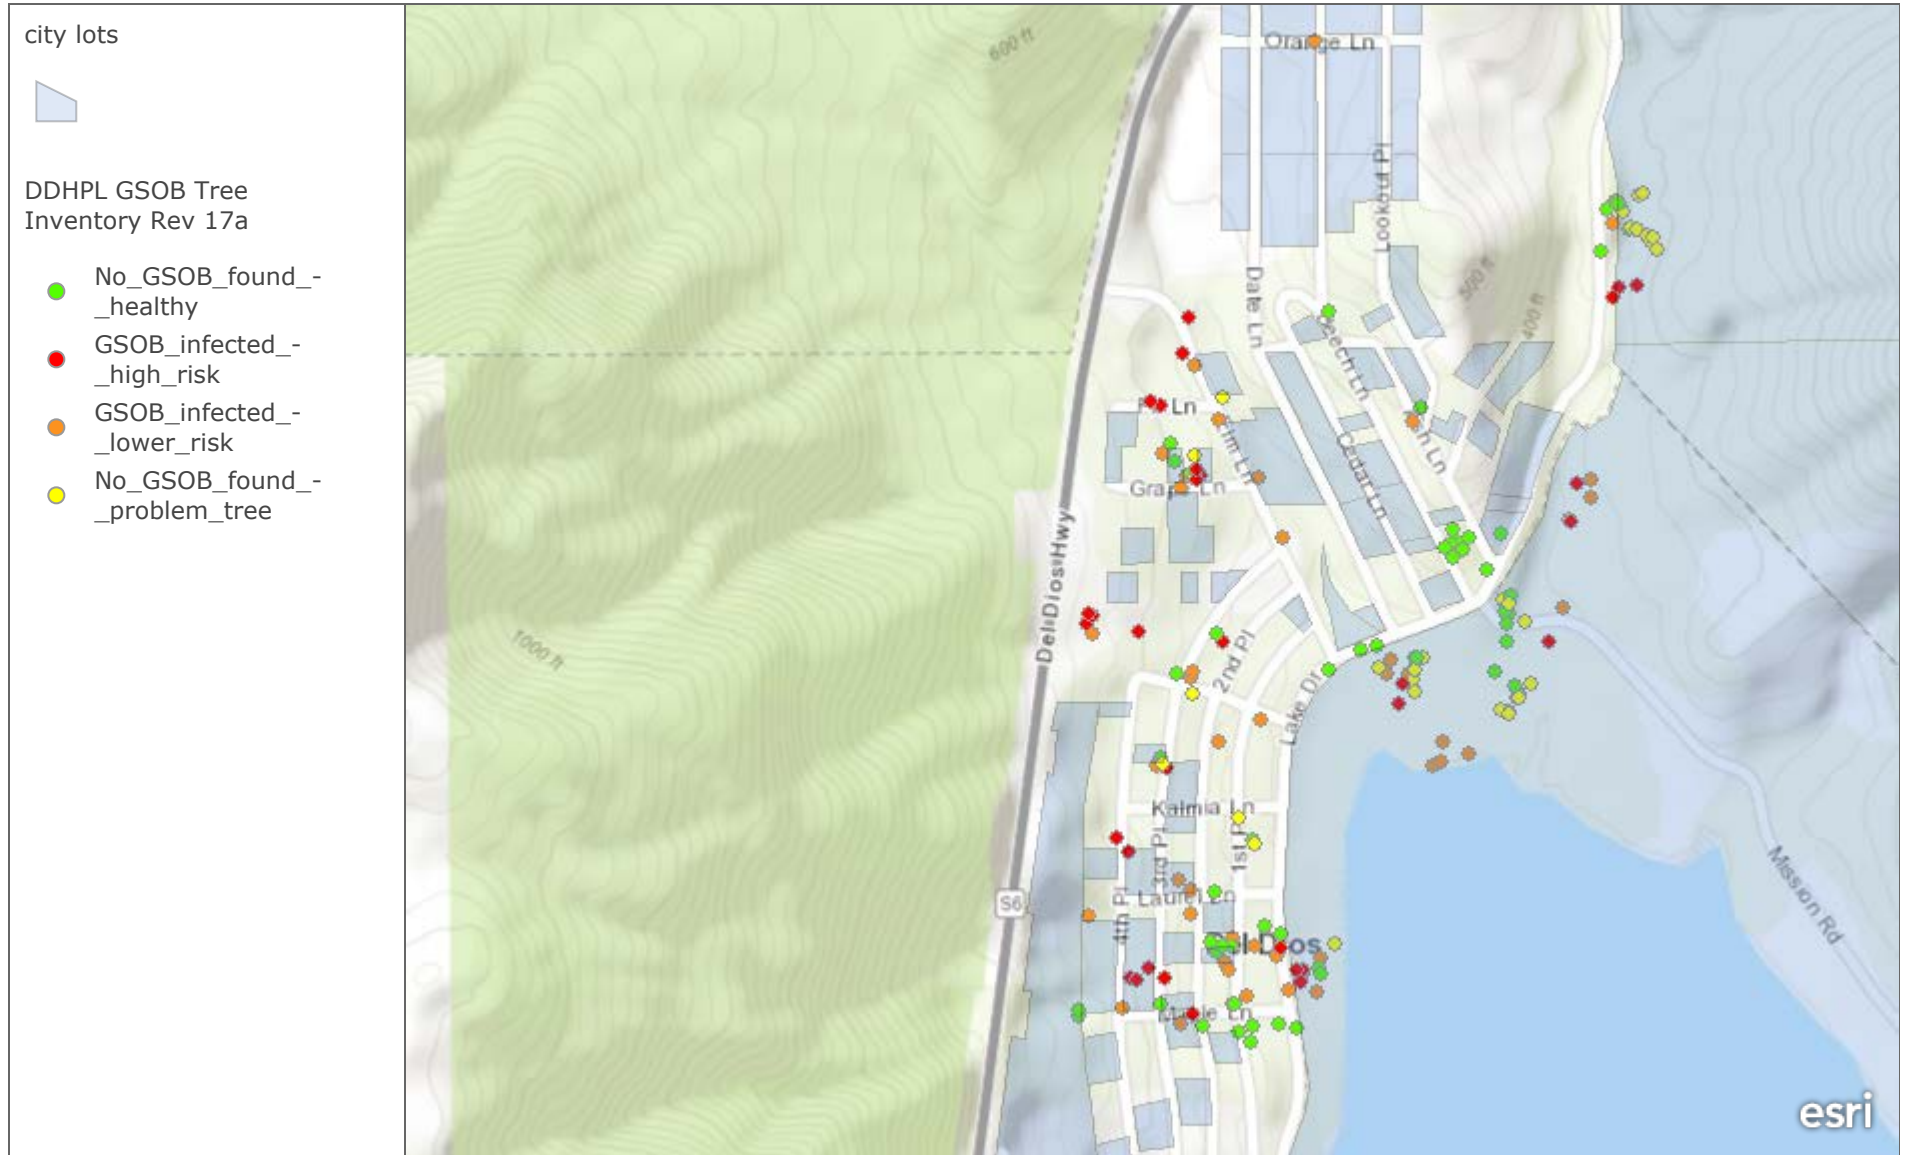

# DDHPL GSOB Tree Inventory - s end of town-Copy

GSOB tree inventory

0.3mi

SanGIS, Bureau of Land Management, Esri, HERE, Garmin, INCREMENT P, Intermap, USGS, METI/NASA, EPA, USDA

# DDHPL GSOB Tree Inventory - n end of town

GSOB tree inventory

0.3mi

SanGIS, Bureau of Land Management, Esri, HERE, Garmin, INCREMENT P, Intermap, USGS, METI/NASA, EPA, USDA