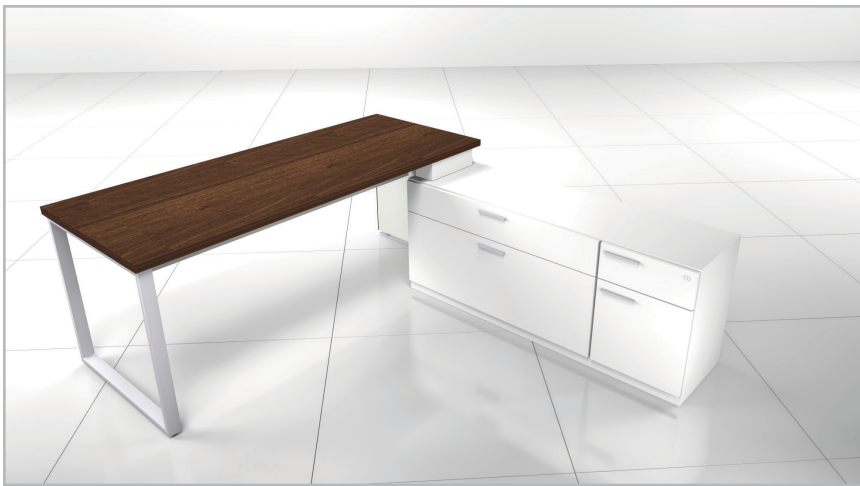

LINEA

Bold and beautiful, Linea combines a sleek architectural style with functionality. Offering endless configuration possibilities and finish options, Linea transcends spatial confinements and adapts into private settings as well as open work environments. By creating these flexible spaces, collaboration is encouraged while allowing for privacy and space division.

Linea offers infinite single-user configurations that are suitable for any space. With the option to customize your design, you can achieve an executive look in either an open layout or private office at a low cost.

Flexible designs allow for multi-unit workstation configurations that adapt to each work place.

FINISHES

OMNI LAMINATES WITH MATCHING EDGE

GRADE 1	 <p>wilsonart beige wood W7850</p>
	 <p>wilsonart river cherry W7937</p>
GRADE 2	 <p>wilsonart walnut heights W7965</p>
	 <p>wilsonart studio teak W7960</p>
	 <p>wilsonart colombian walnut W7943</p>

CASE COLORS

GRADE 1	 <p>white</p>
	 <p>neutra</p>
GRADE 2	 <p>black</p>
	 <p>grey</p>
GRADE 3	 <p>slate</p>

Actual colors may vary. Please request a sample to ensure color match.

A close-up photograph of a kitchen countertop. The countertop surface is a light-colored laminate with a fine, vertical wood-grain pattern. The edges are finished with a white, solid-colored laminate trim. The countertop is mounted on a white cabinet. The lighting is soft and even, highlighting the texture of the laminate.