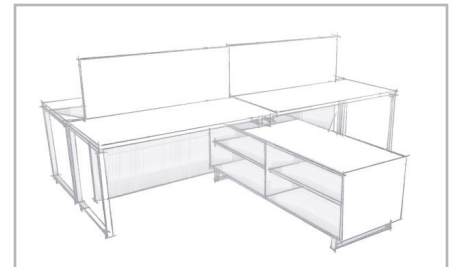

LINEA

Bold and beautiful, Linea combines a sleek architectural style with functionality. Offering endless configuration possibilities and finish options, Linea transcends spatial confinements and adapts into private settings as well as open work environments. By creating these flexible spaces, collaboration is encouraged while allowing for privacy and space division.

Linea offers infinite single-user configurations that are suitable for any space. With the option to customize your design, you can achieve an executive look in either an open layout or private office at a low cost.

Flexible designs allow for multi-unit workstation configurations that adapt to each work place.

FINISHES

OMNI LAMINATES WITH MATCHING EDGE

GRADE 1	 <p>wilsonart beige wood W7850</p>
	 <p>wilsonart river cherry W7937</p>
GRADE 2	 <p>wilsonart walnut heights W7965</p>
	 <p>wilsonart studio teak W7960</p>
	 <p>wilsonart colombian walnut W7943</p>