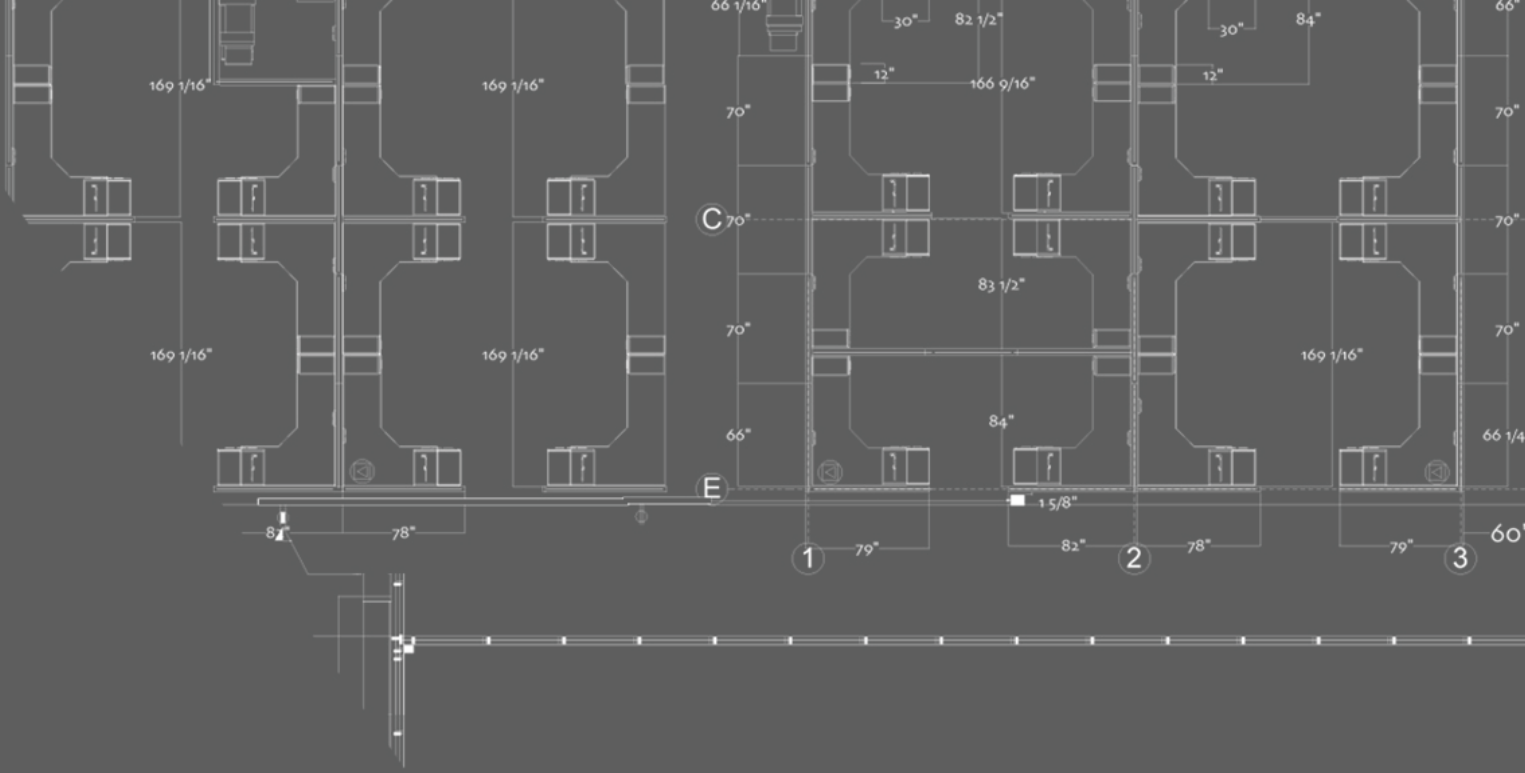

OMNII PACIFIC