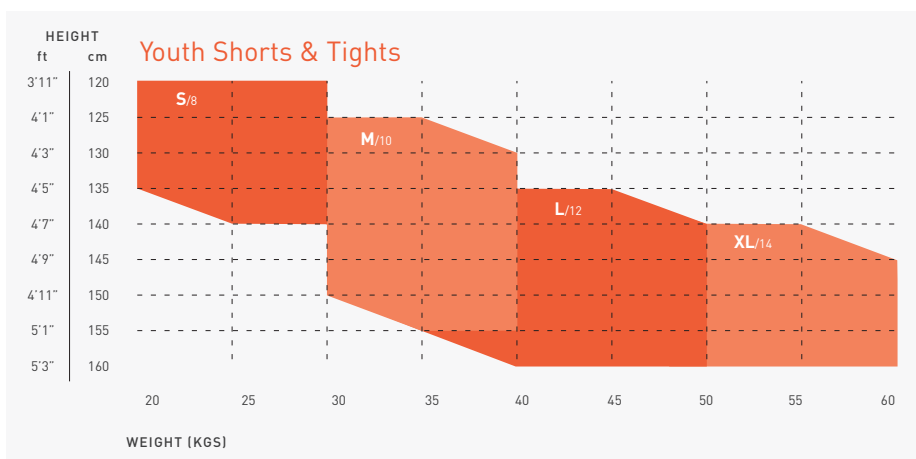

-sizing guide

WHEN SIZE MATTERS

If you fall between two sizes, we recommend going a size down.

EVOFIT is our response from athletes demanding the highest levels of comfort and performance.

**Optimise Warm-up
Optimise Performance
Optimise Recovery**

Unisex Tops

CHEST SIZE	XS	S	M	L	XL													
cm	79	81	84	86	89	91	94	96	99	102	104	107	109	112	114	117	119	122
in	31	32	33	34	35	36	37	38	39	40	41	42	43	44	45	46	47	48