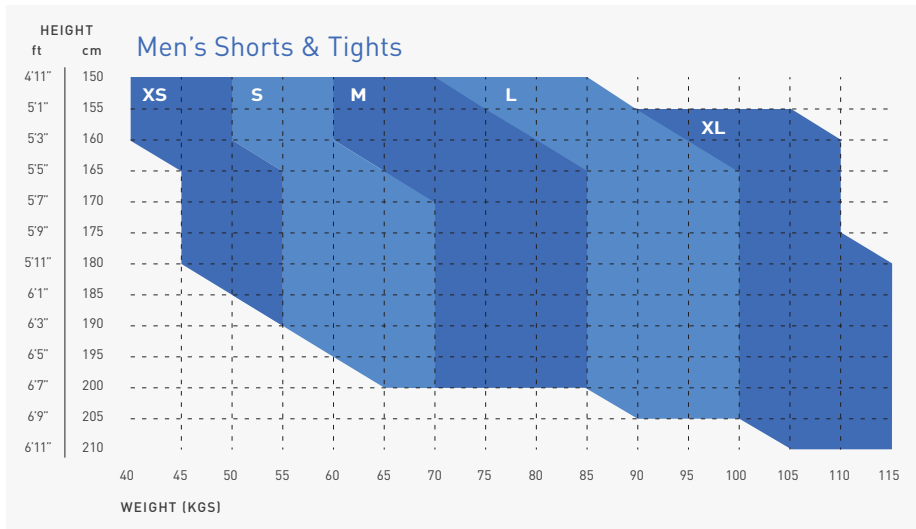

-sizing guide

WHEN SIZE MATTERS

If you fall between two sizes, we recommend going a size down.

EVOFIT is our response from athletes demanding the highest levels of comfort and performance.

**Optimise Warm-up
Optimise Performance
Optimise Recovery**

Unisex Tops

CHEST SIZE	XS	S	M	L	XL													
cm	79	81	84	86	89	91	94	96	99	102	104	107	109	112	114	117	119	122
in	31	32	33	34	35	36	37	38	39	40	41	42	43	44	45	46	47	48