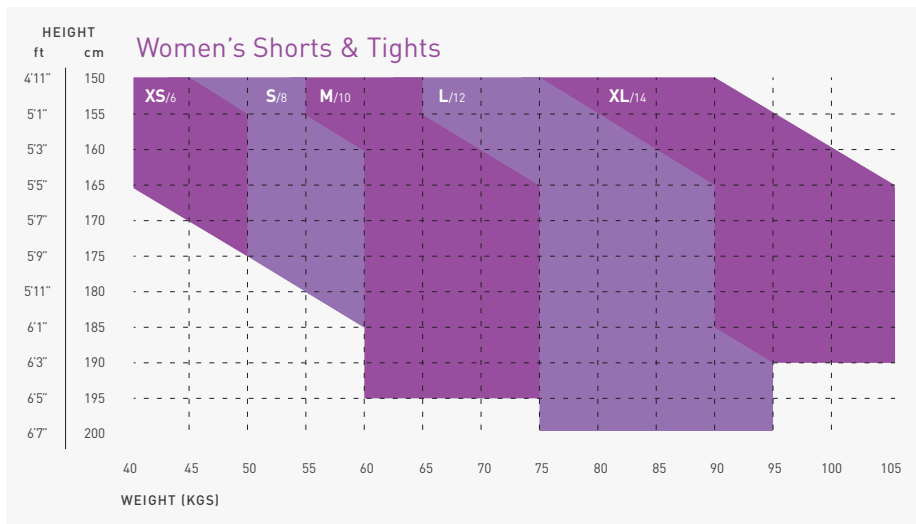

-sizing guide

WHEN SIZE MATTERS

If you fall between two sizes, we recommend going a size down.

EVOFIT is our response from athletes demanding the highest levels of comfort and performance.

**Optimise Warm-up
Optimise Performance
Optimise Recovery**

Unisex Tops

CHEST SIZE	XS	S	M	L	XL													
cm	79	81	84	86	89	91	94	96	99	102	104	107	109	112	114	117	119	122
in	31	32	33	34	35	36	37	38	39	40	41	42	43	44	45	46	47	48