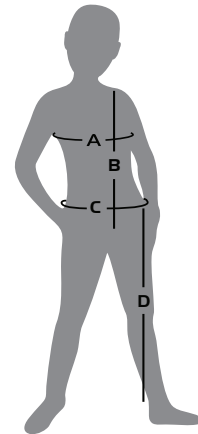

SIZING GUIDE

HOW TO MEASURE

To measure your clothing size, please follow these simple measurements. If you like a form-fitted garment that tightly follows the contours of the body, select the size column you fall in. If you prefer a more relaxed garment, go for a size or two larger.

MEASURE POINTS

CHEST

Run a tape measure around the fullest area of your chest.

LENGTH

Measure from highest point of your shoulder to your desired length.

HIPS

Measure around the fullest part of your hips.

OUT-SEAM

Measure from your waist to desired length.

MEN'S/UNISEX SIZES	A - CHEST	B - LENGTH	C - HIPS
2XS	86 - 91cm 34 - 36"	63cm 25"	84 - 89cm 33 - 35"
XS	91 - 96cm 36 - 38"	65cm 25.5"	89 - 94cm 35 - 37"
S	96 - 101cm 38 - 40"	67cm 26.5"	94 - 99cm 37 - 39"
M	101 - 106cm 40 - 42"	69cm 27"	99 - 105cm 39 - 41"
L	106 - 111cm 42 - 44"	71cm 28"	105 - 110cm 41 - 43"
XL	111 - 116cm 44 - 46"	73cm 29"	110 - 115cm 43 - 45"
2XL	116 - 121cm 46 - 48"	75cm 29.5"	115 - 120cm 45 - 47"
3XL	121 - 126cm 48 - 50"	77cm 30.5"	120 - 125cm 47 - 49"
4XL	126 - 131cm 50 - 51.5"	79cm 31"	125-130cm 49 - 51"
5XL	131 - 136cm 51.5 - 53.5"	81cm 32"	130 - 135cm 51 - 53"
6XL	136 - 141cm 53.5 - 55.5"	83cm 32.5"	135 - 140cm 53 - 55"
7XL	141 - 146cm 55.5 - 57.5"	85cm 33.5"	140 - 145cm 55 - 57"

YOUTH SIZES	A - CHEST	B - LENGTH	C - HIPS	D - OUT-SEAM
XS (6)	70 - 74cm 27.5 - 29"	51cm 20"	68 - 71cm 27 - 28.5"	80cm 31.5"
S (8)	74 - 78cm 29 - 30.5"	53.5cm 21"	71 - 76cm 28.5 - 30"	82cm 32.5"
M (10)	78 - 82cm 30.5 - 32.5"	56cm 22"	76 - 83cm 30 - 32.5"	84cm 33"
L (12)	82 - 86cm 32.5 - 34"	58.5cm 23"	83 - 87cm 32.5 - 34"	86cm 34"
XL (14)	86 - 90cm 34 - 35.5"	61cm 24"	87 - 90cm 34 - 35.5"	88cm 34.5"