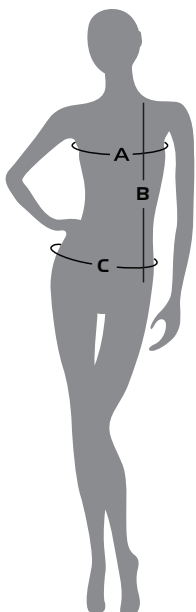

SIZING GUIDE

HOW TO MEASURE

To measure your clothing size, please follow these simple measurements. If you like a form-fitted garment that tightly follows the contours of the body, select the size column you fall in. If you prefer a more relaxed garment, go for a size or two larger.

MEASURE POINTS

CHEST

Run a tape measure around the fullest area of your chest.

LENGTH

Measure from highest point of your shoulder to your desired length.

HIPS

Measure around the fullest part of your hips.

OUT-SEAM

Measure from your waist to desired length.

MEN'S/UNISEX SIZES	A - CHEST	B - LENGTH	C - HIPS
2XS	86 - 91cm 34 - 36"	63cm 25"	84 - 89cm 33 - 35"
XS	91 - 96cm 36 - 38"	65cm 25.5"	89 - 94cm 35 - 37"
S	96 - 101cm 38 - 40"	67cm 26.5"	94 - 99cm 37 - 39"
M	101 - 106cm 40 - 42"	69cm 27"	99 - 105cm 39 - 41"
L	106 - 111cm 42 - 44"	71cm 28"	105 - 110cm 41 - 43"
XL	111 - 116cm 44 - 46"	73cm 29"	110 - 115cm 43 - 45"
2XL	116 - 121cm 46 - 48"	75cm 29.5"	115 - 120cm 45 - 47"
3XL	121 - 126cm 48 - 50"	77cm 30.5"	120 - 125cm 47 - 49"
4XL	126 - 131cm 50 - 51.5"	79cm 31"	125-130cm 49 - 51"
5XL	131 - 136cm 51.5 - 53.5"	81cm 32"	130 - 135cm 51 - 53"
6XL	136 - 141cm 53.5 - 55.5"	83cm 32.5"	135 - 140cm 53 - 55"
7XL	141 - 146cm 55.5 - 57.5"	85cm 33.5"	140 - 145cm 55 - 57"

YOUTH SIZES	A - CHEST	B - LENGTH	C - HIPS	D - OUT-SEAM
XS (6)	70 - 74cm 27.5 - 29"	51cm 20"	68 - 71cm 27 - 28.5"	80cm 31.5"
S (8)	74 - 78cm 29 - 30.5"	53.5cm 21"	71 - 76cm 28.5 - 30"	82cm 32.5"
M (10)	78 - 82cm 30.5 - 32.5"	56cm 22"	76 - 83cm 30 - 32.5"	84cm 33"
L (12)	82 - 86cm 32.5 - 34"	58.5cm 23"	83 - 87cm 32.5 - 34"	86cm 34"
XL (14)	86 - 90cm 34 - 35.5"	61cm 24"	87 - 90cm 34 - 35.5"	88cm 34.5"