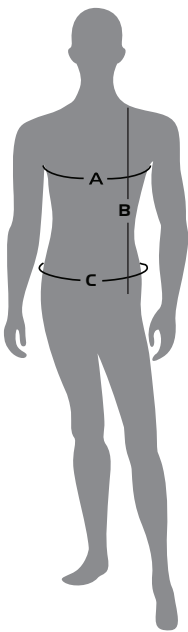

SIZING GUIDE

HOW TO MEASURE

To measure your clothing size, please follow these simple measurements. If you like a form-fitted garment that tightly follows the contours of the body, select the size column you fall in. If you prefer a more relaxed garment, go for a size or two larger.

MEASURE POINTS

CHEST

Run a tape measure around the fullest area of your chest.

LENGTH

Measure from highest point of your shoulder to your desired length.

HIPS

Measure around the fullest part of your hips.

OUT-SEAM

Measure from your waist to desired length.

MEN'S/UNISEX SIZES	A - CHEST	B - LENGTH	C - HIPS
2XS	86 - 91cm 34 - 36"	63cm 25"	84 - 89cm 33 - 35"
XS	91 - 96cm 36 - 38"	65cm 25.5"	89 - 94cm 35 - 37"
S	96 - 101cm 38 - 40"	67cm 26.5"	94 - 99cm 37 - 39"
M	101 - 106cm 40 - 42"	69cm 27"	99 - 105cm 39 - 41"
L	106 - 111cm 42 - 44"	71cm 28"	105 - 110cm 41 - 43"
XL	111 - 116cm 44 - 46"	73cm 29"	110 - 115cm 43 - 45"
2XL	116 - 121cm 46 - 48"	75cm 29.5"	115 - 120cm 45 - 47"
3XL	121 - 126cm 48 - 50"	77cm 30.5"	120 - 125cm 47 - 49"
4XL	126 - 131cm 50 - 51.5"	79cm 31"	125-130cm 49 - 51"
5XL	131 - 136cm 51.5 - 53.5"	81cm 32"	130 - 135cm 51 - 53"
6XL	136 - 141cm 53.5 - 55.5"	83cm 32.5"	135 - 140cm 53 - 55"
7XL	141 - 146cm 55.5 - 57.5"	85cm 33.5"	140 - 145cm 55 - 57"

YOUTH SIZES	A - CHEST	B - LENGTH	C - HIPS	D - OUT-SEAM
XS (6)	70 - 74cm 27.5 - 29"	51cm 20"	68 - 71cm 27 - 28.5"	80cm 31.5"
S (8)	74 - 78cm 29 - 30.5"	53.5cm 21"	71 - 76cm 28.5 - 30"	82cm 32.5"
M (10)	78 - 82cm 30.5 - 32.5"	56cm 22"	76 - 83cm 30 - 32.5"	84cm 33"
L (12)	82 - 86cm 32.5 - 34"	58.5cm 23"	83 - 87cm 32.5 - 34"	86cm 34"
XL (14)	86 - 90cm 34 - 35.5"	61cm 24"	87 - 90cm 34 - 35.5"	88cm 34.5"