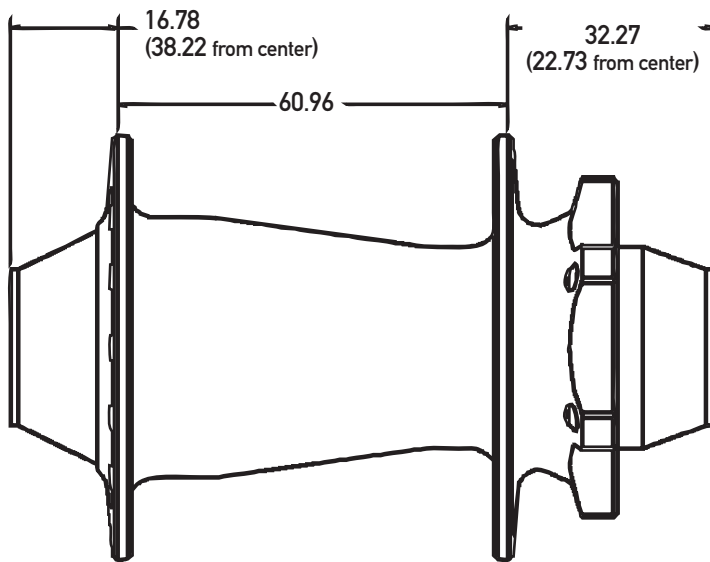

INDUSTRY NINE
COMPONENTRY

FLANGED HUB DIMENSIONS

FRONT HUB

(ALL MEASUREMENTS IN MM)

REAR HUB

DRIVE SIDE FLANGE

DISC FLANGE SIDE