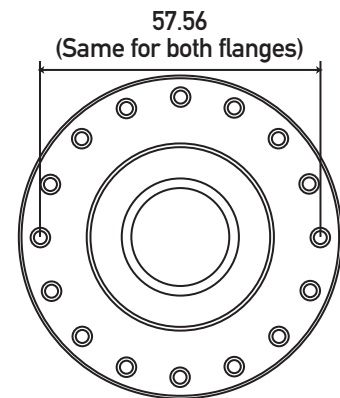

INDUSTRY NINE
COMPONENTRY

FLANGED HUB DIMENSIONS

FRONT HUB

(ALL MEASUREMENTS IN MM)

REAR HUB

DRIVE SIDE FLANGE

DISC FLANGE SIDE