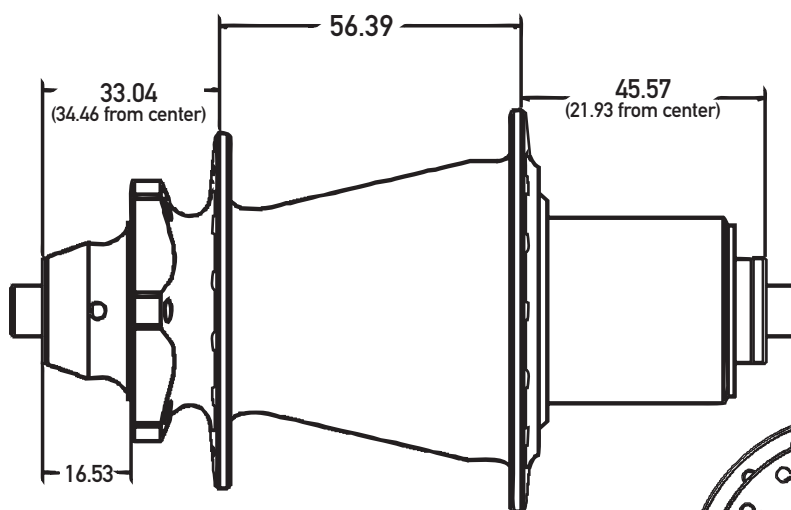

INDUSTRY NINE
COMPONENTRY

FLANGED HUB DIMENSIONS

FRONT HUB

(ALL MEASUREMENTS IN MM)

REAR HUB

DRIVE SIDE FLANGE

DISC FLANGE SIDE