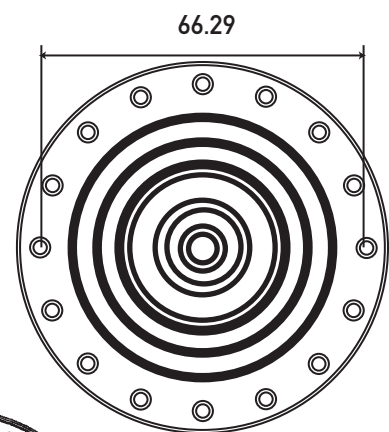

INDUSTRY NINE
COMPONENTRY

FLANGED HUB DIMENSIONS

FRONT HUB

(ALL MEASUREMENTS IN MM)

REAR HUB

DRIVE SIDE FLANGE

DISC FLANGE SIDE