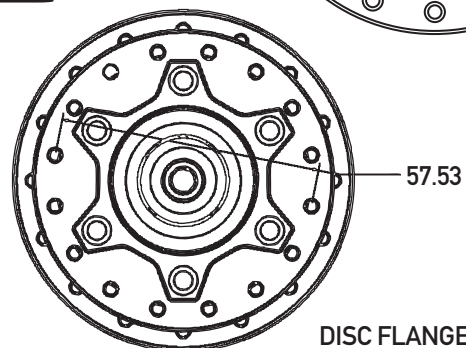

INDUSTRY NINE
COMPONENTRY

FLANGED HUB DIMENSIONS

FRONT HUB

(ALL MEASUREMENTS IN MM)

REAR HUB

DRIVE SIDE FLANGE

DISC FLANGE SIDE