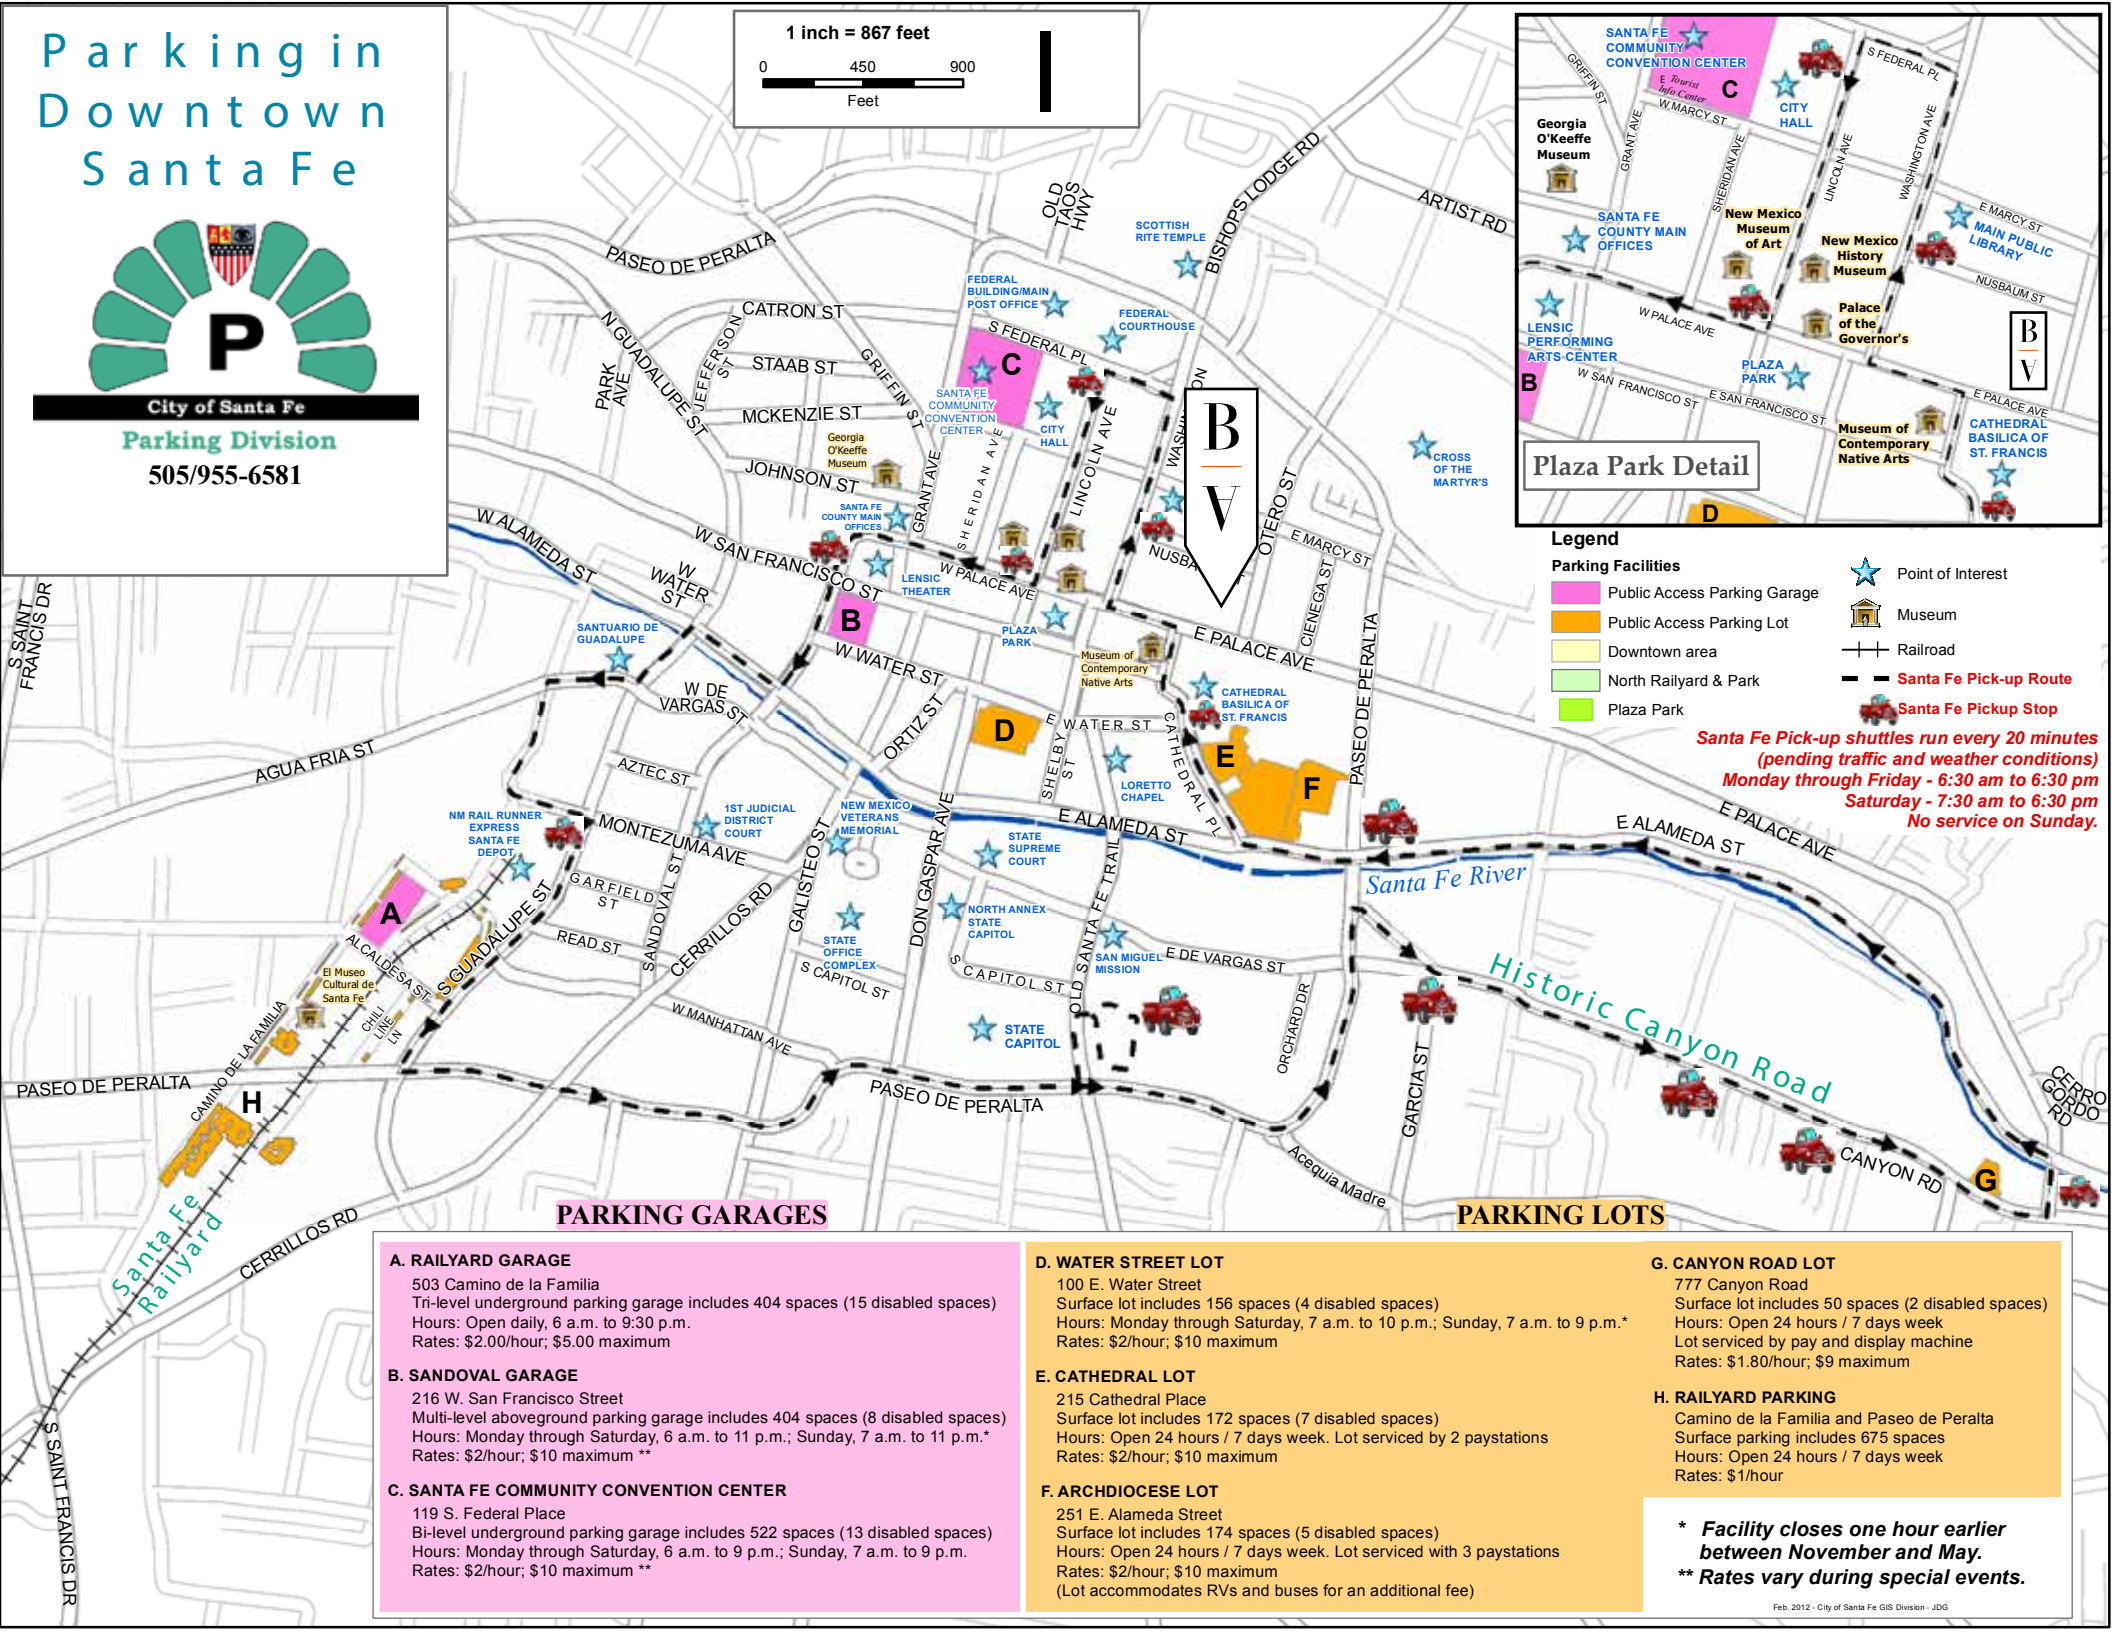

PARKING GARAGES

- **A. RAILYARD GARAGE**
  503 Camino de la Familia
  Tri-level underground parking garage includes 404 spaces (15 disabled spaces)
  Hours: Open daily, 6 a.m. to 9:30 p.m.
  Rates: $2.00/hour; $5.00 maximum
- **B. SANDOVAL GARAGE**
  216 W. San Francisco Street
  Multi-level aboveground parking garage includes 404 spaces (8 disabled spaces)
  Hours: Monday through Saturday, 6 a.m. to 11 p.m.; Sunday, 7 a.m. to 11 p.m.*
  Rates: $2/hour; $10 maximum **
- **C. SANTA FE COMMUNITY CONVENTION CENTER**
  119 S. Federal Place
  Bi-level underground parking garage includes 522 spaces (13 disabled spaces)
  Hours: Monday through Saturday, 6 a.m. to 9 p.m.; Sunday, 7 a.m. to 9 p.m.
  Rates: $2/hour; $10 maximum **

PARKING LOTS

- **D. WATER STREET LOT**
  100 E. Water Street
  Surface lot includes 156 spaces (4 disabled spaces)
  Hours: Monday through Saturday, 7 a.m. to 10 p.m.; Sunday, 7 a.m. to 9 p.m.*
  Rates: $2/hour; $10 maximum
- **E. CATHEDRAL LOT**
  215 Cathedral Place
  Surface lot includes 172 spaces (7 disabled spaces)
  Hours: Open 24 hours / 7 days week. Lot serviced by 2 paystations
  Rates: $2/hour; $10 maximum
- **F. ARCHDIOCESE LOT**
  251 E. Alameda Street
  Surface lot includes 174 spaces (5 disabled spaces)
  Hours: Open 24 hours / 7 days week. Lot serviced with 3 paystations
  Rates: $2/hour; $10 maximum
  (Lot accommodates RVs and buses for an additional fee)
- **G. CANYON ROAD LOT**
  777 Canyon Road
  Surface lot includes 50 spaces (2 disabled spaces)
  Hours: Open 24 hours / 7 days week
  Lot serviced by pay and display machine
  Rates: $1.80/hour; $9 maximum
- **H. RAILYARD PARKING**
  Camino de la Familia and Paseo de Peralta
  Surface parking includes 675 spaces
  Hours: Open 24 hours / 7 days week
  Rates: $1/hour

* Facility closes one hour earlier between November and May.
** Rates vary during special events.