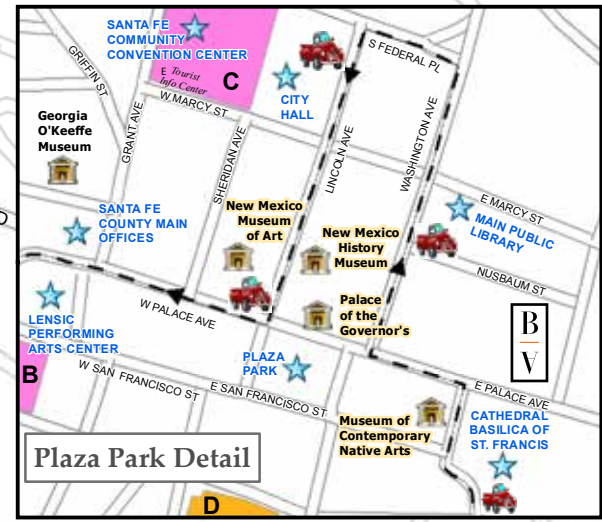

Parking in Downtown Santa Fe

- Legend**
- Parking Facilities**
 - Public Access Parking Garage
 - Public Access Parking Lot
 - Downtown area
 - North Railyard & Park
 - Plaza Park
 - Point of Interest
 - Museum
 - Railroad
 - Santa Fe Pick-up Route
 - Santa Fe Pickup Stop

Santa Fe Pick-up shuttles run every 20 minutes (pending traffic and weather conditions)
Monday through Friday - 6:30 am to 6:30 pm
Saturday - 7:30 am to 6:30 pm
No service on Sunday.

PARKING GARAGES

- A. RAILYARD GARAGE**
503 Camino de la Familia
Tri-level underground parking garage includes 404 spaces (15 disabled spaces)
Hours: Open daily, 6 a.m. to 9:30 p.m.
Rates: \$2.00/hour; \$5.00 maximum
- B. SANDOVAL GARAGE**
216 W. San Francisco Street
Multi-level aboveground parking garage includes 404 spaces (8 disabled spaces)
Hours: Monday through Saturday, 6 a.m. to 11 p.m.; Sunday, 7 a.m. to 11 p.m.*
Rates: \$2/hour; \$10 maximum **
- C. SANTA FE COMMUNITY CONVENTION CENTER**
119 S. Federal Place
Bi-level underground parking garage includes 522 spaces (13 disabled spaces)
Hours: Monday through Saturday, 6 a.m. to 9 p.m.; Sunday, 7 a.m. to 9 p.m.
Rates: \$2/hour; \$10 maximum **