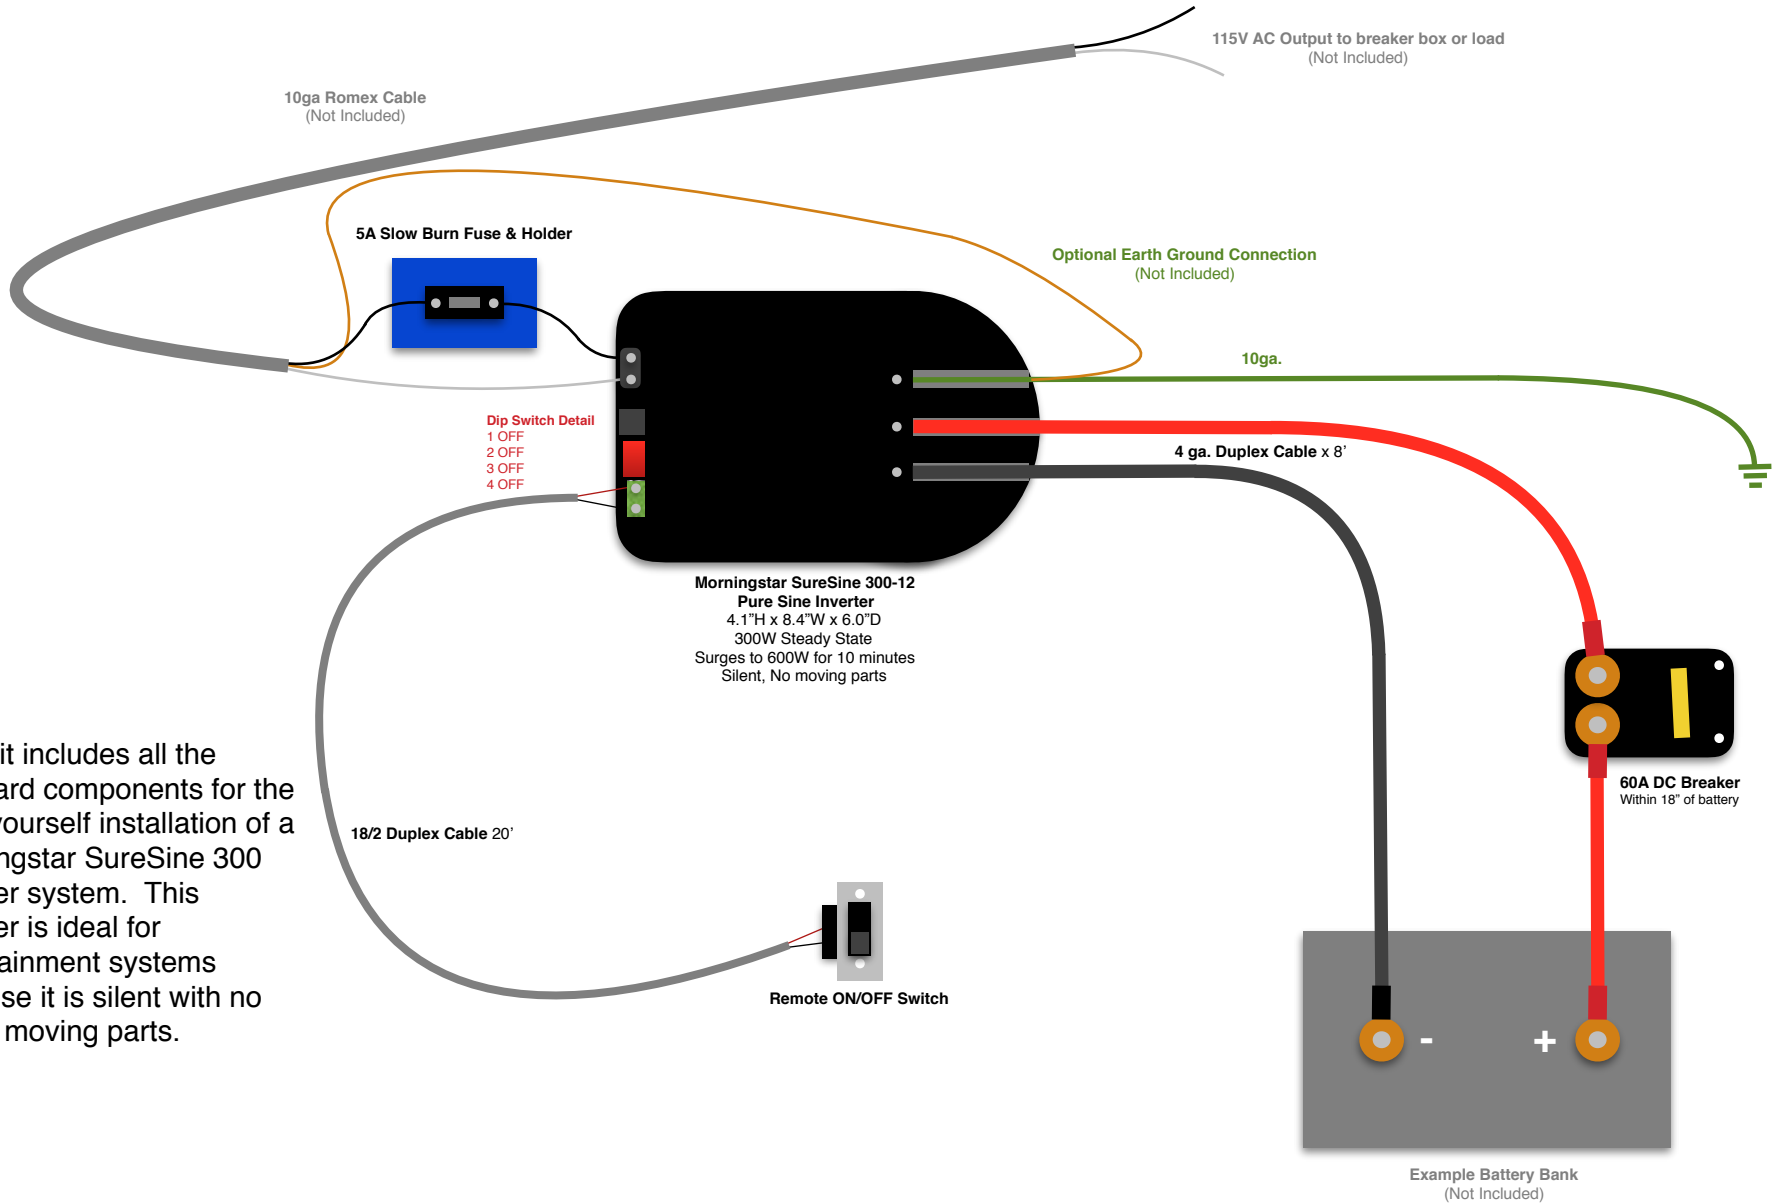

# SureSine 300W Inverter Kit

This kit includes all the standard components for the do-it-yourself installation of a Morningstar SureSine 300 inverter system. This inverter is ideal for entertainment systems because it is silent with no fan or moving parts.